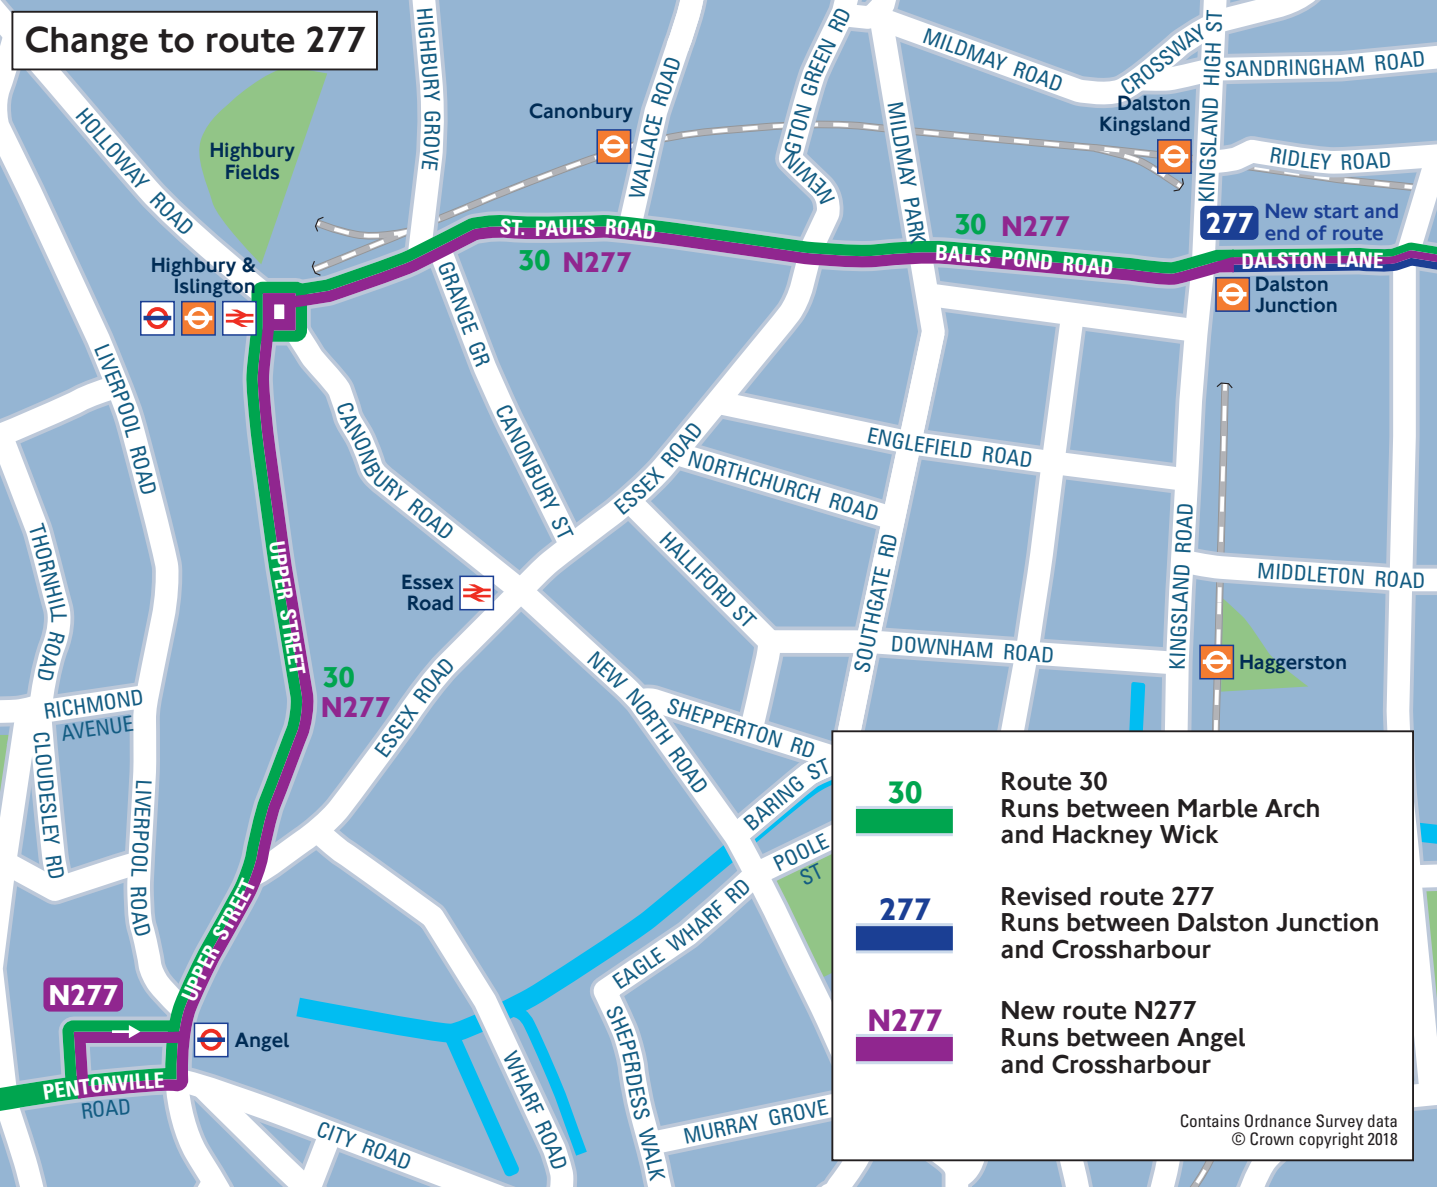

# Change to route 277

<b>30</b>	<b>Route 30</b> Runs between Marble Arch and Hackney Wick
<b>277</b>	<b>Revised route 277</b> Runs between Dalston Junction and Crossharbour
<b>N277</b>	<b>New route N277</b> Runs between Angel and Crossharbour