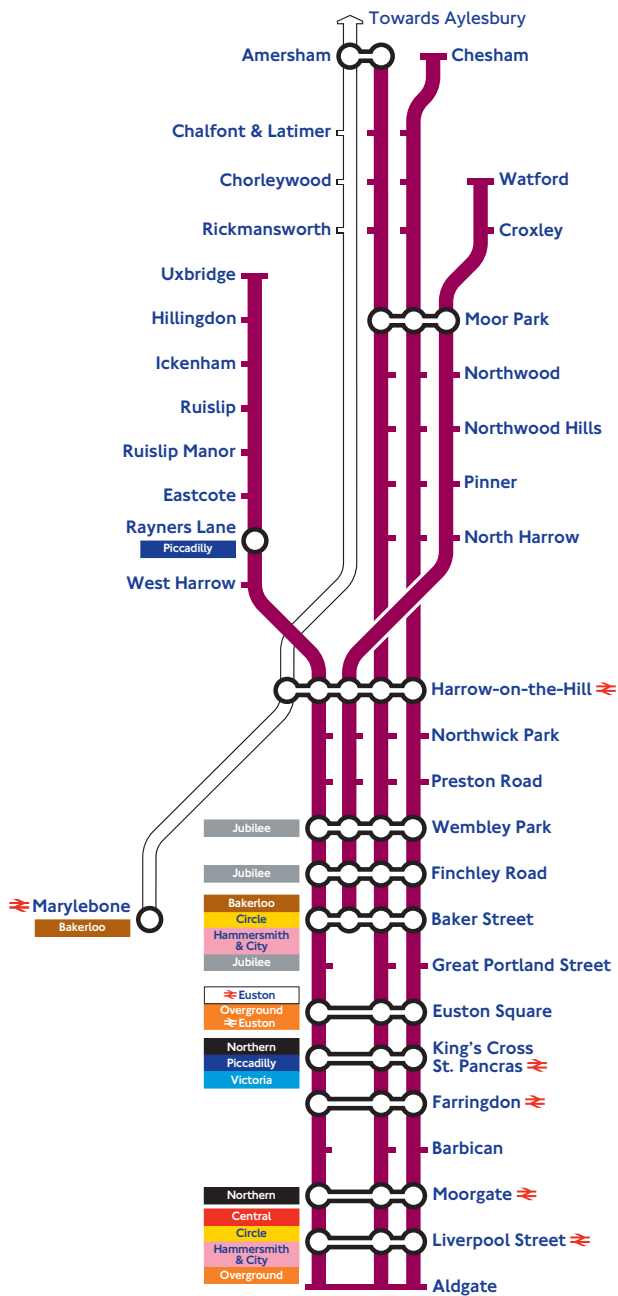

Metropolitan line service pattern during off-peak hours