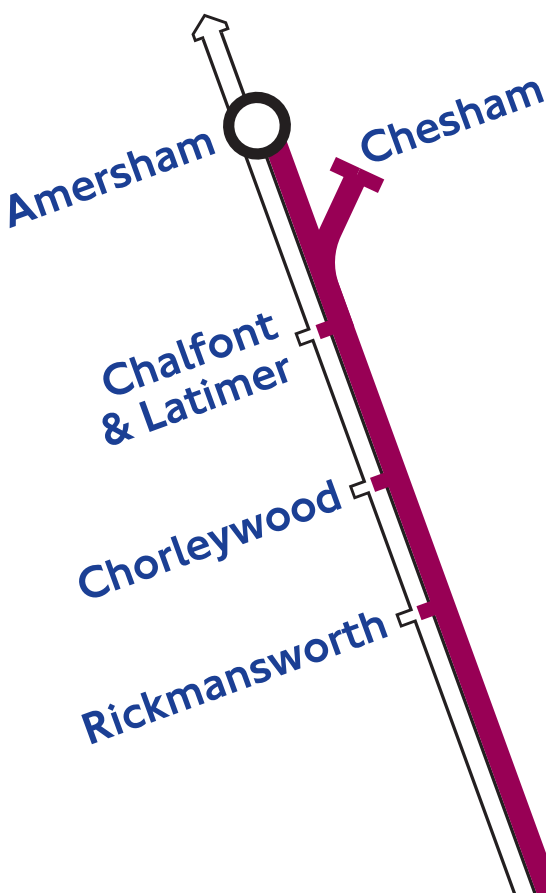

Tube guide

Including Chiltern Railways

From Sunday 21 May 2017