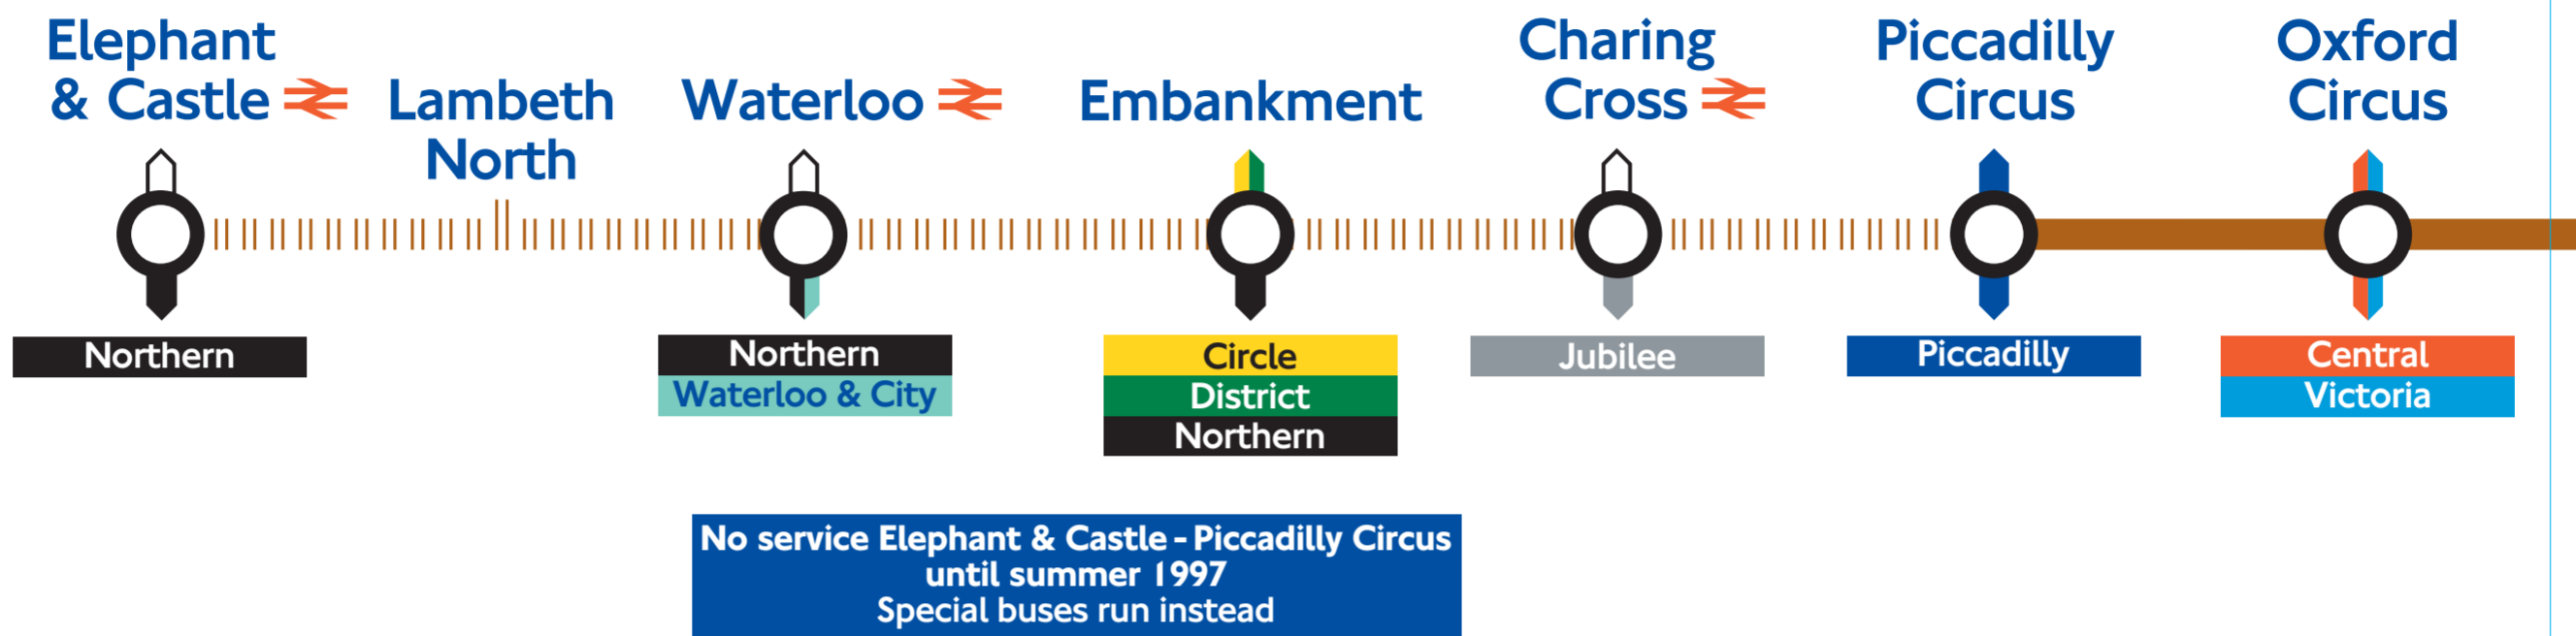

# Bakerloo line

Zone 1

Zone 1

**No Bakerloo line trains Queen's Park - Harrow & Wealdstone, and major alterations to Silverlink Metro services, 23 - 31 October because of track improvement work.  
For further details telephone 0171 222 1234, Ceefax page 436 or Teletext page 164.**

**Northbound trains do not stop at Baker Street on Mondays to Fridays until early Summer 2003. Please use Marylebone (Bakerloo line) instead or stay on this train to St. John's Wood and travel back on a southbound train**

**Northbound trains do not stop at Baker Street on Mondays to Fridays until early Summer 2003. Please use Marylebone instead**

**Waterloo**   
for Waterloo International

Jubilee

Northern

Waterloo & City line  
closed from  
1 April-September 2006

**Bakerloo line trains not  
stopping at Paddington  
from 2 April until  
August 2016**

**~~Paddington~~**

**Bakerloo line CLD sticker  
for Stock Code 463067  
Size: 59 x 86mm**