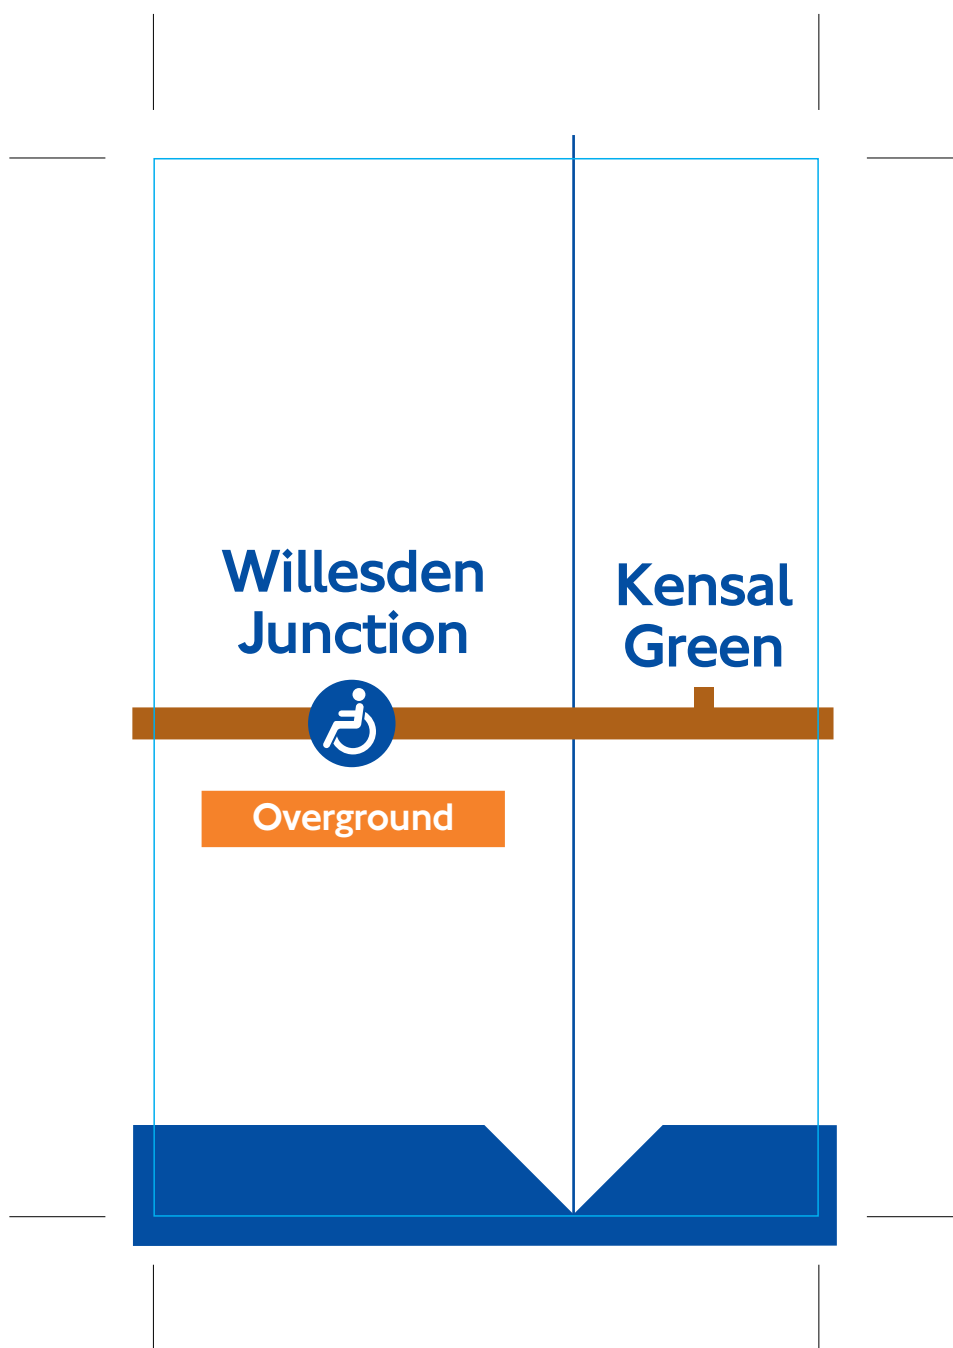

# Bakerloo line

Zone 1

Zone 1

**No Bakerloo line trains Queen's Park - Harrow & Wealdstone, and major alterations to Silverlink Metro services, 23 - 31 October because of track improvement work.  
For further details telephone 0171 222 1234, Ceefax page 436 or Teletext page 164.**

**Northbound trains do not stop at Baker Street on Mondays to Fridays until early Summer 2003. Please use Marylebone (Bakerloo line) instead or stay on this train to St. John's Wood and travel back on a southbound train**

**Northbound trains do not stop at Baker Street on Mondays to Fridays until early Summer 2003. Please use Marylebone instead**

**Waterloo**   
for Waterloo International

Jubilee

Northern

Waterloo & City line  
closed from  
1 April-September 2006

 **Festival Pier**

 **Waterloo Pier**

64.5 x 77.5mm

~~Regent's  
Park~~

Closed 10 July 2006  
until June 2007

Bakerloo line CLD sticker  
for Stock Code 463067  
Size: 45 x 50mm

**Bakerloo line CLD sticker  
for Stock Code 463067  
Size: 57 x 70mm**