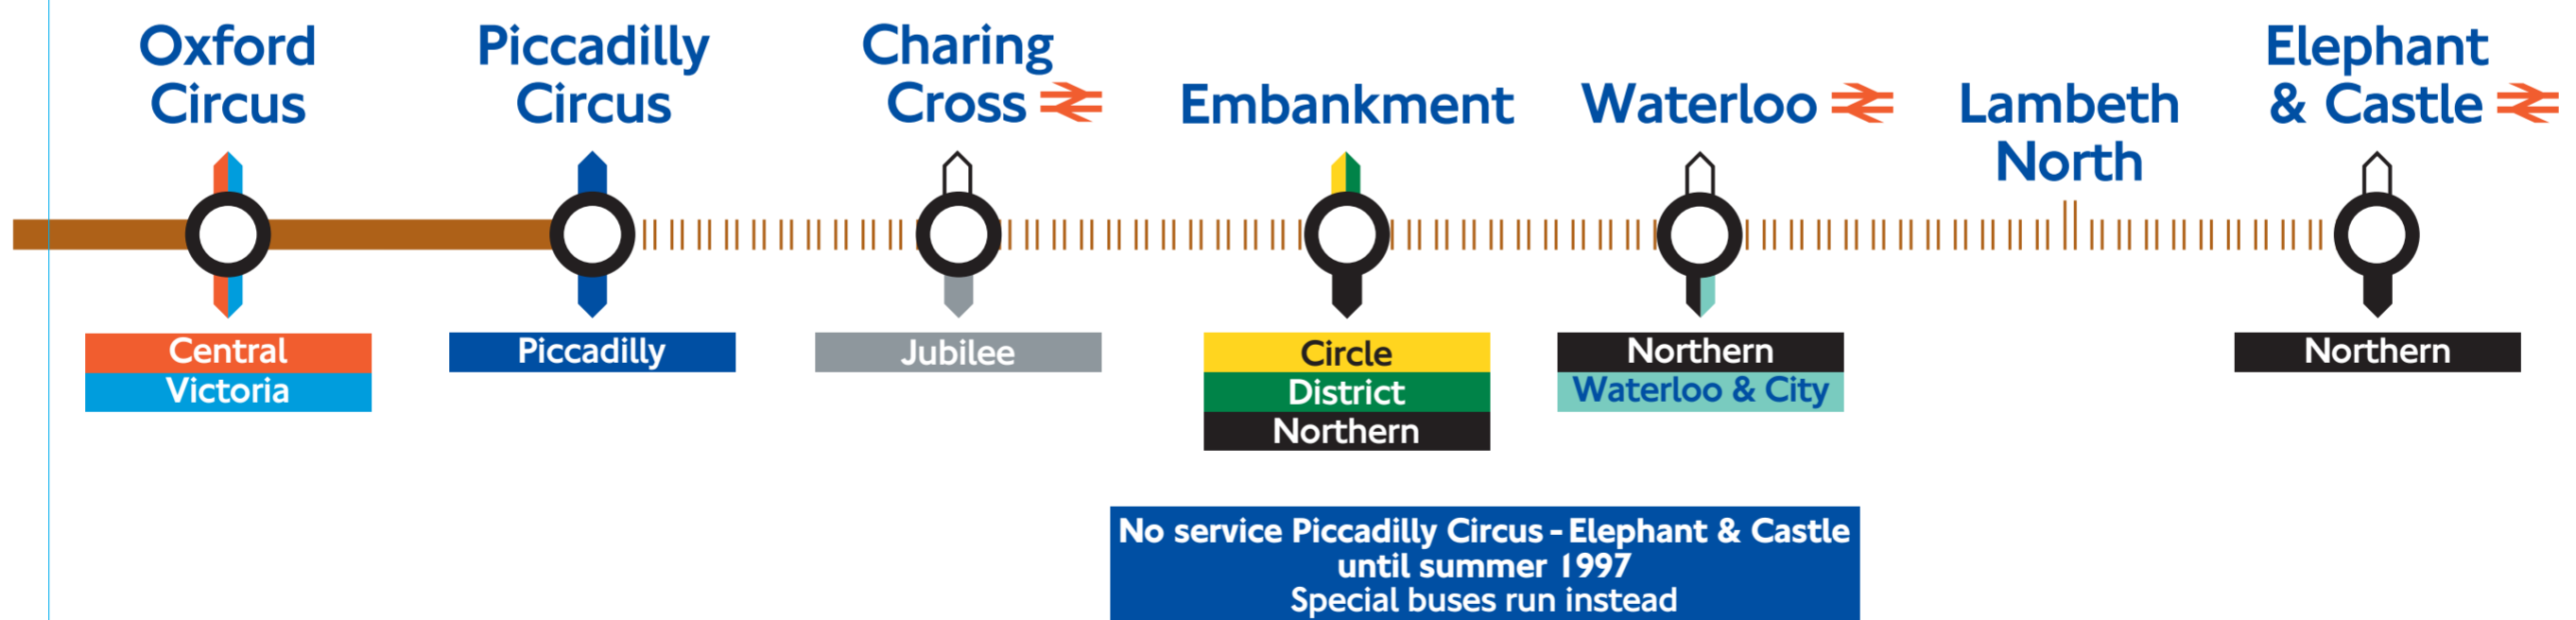

# Bakerloo line

Zone 1

Zone 1

**No Bakerloo line trains Queen's Park - Harrow & Wealdstone, and major alterations to Silverlink Metro services, 23 - 31 October because of track improvement work.  
For further details telephone 0171 222 1234, Ceefax page 436 or Teletext page 164.**

**Northbound trains do not stop at Baker Street on Mondays to Fridays until early Summer 2003. Please use Marylebone (Bakerloo line) instead or stay on this train to St. John's Wood and travel back on a southbound train**

**Northbound trains do not stop at Baker Street on Mondays to Fridays until early Summer 2003. Please use Marylebone instead**

**Waterloo**   
for Waterloo International

Jubilee

Northern

Waterloo & City line  
closed from  
1 April-September 2006

 **Festival Pier**

 **Waterloo Pier**

64.5 x 77.5mm

~~Regent's  
Park~~

Closed 10 July 2006  
until June 2007

Bakerloo line CLD sticker  
for Stock Code 463067  
Size: 45 x 50mm

**Bakerloo line CLD sticker  
for Stock Code 463067  
Size: 57 x 70mm**