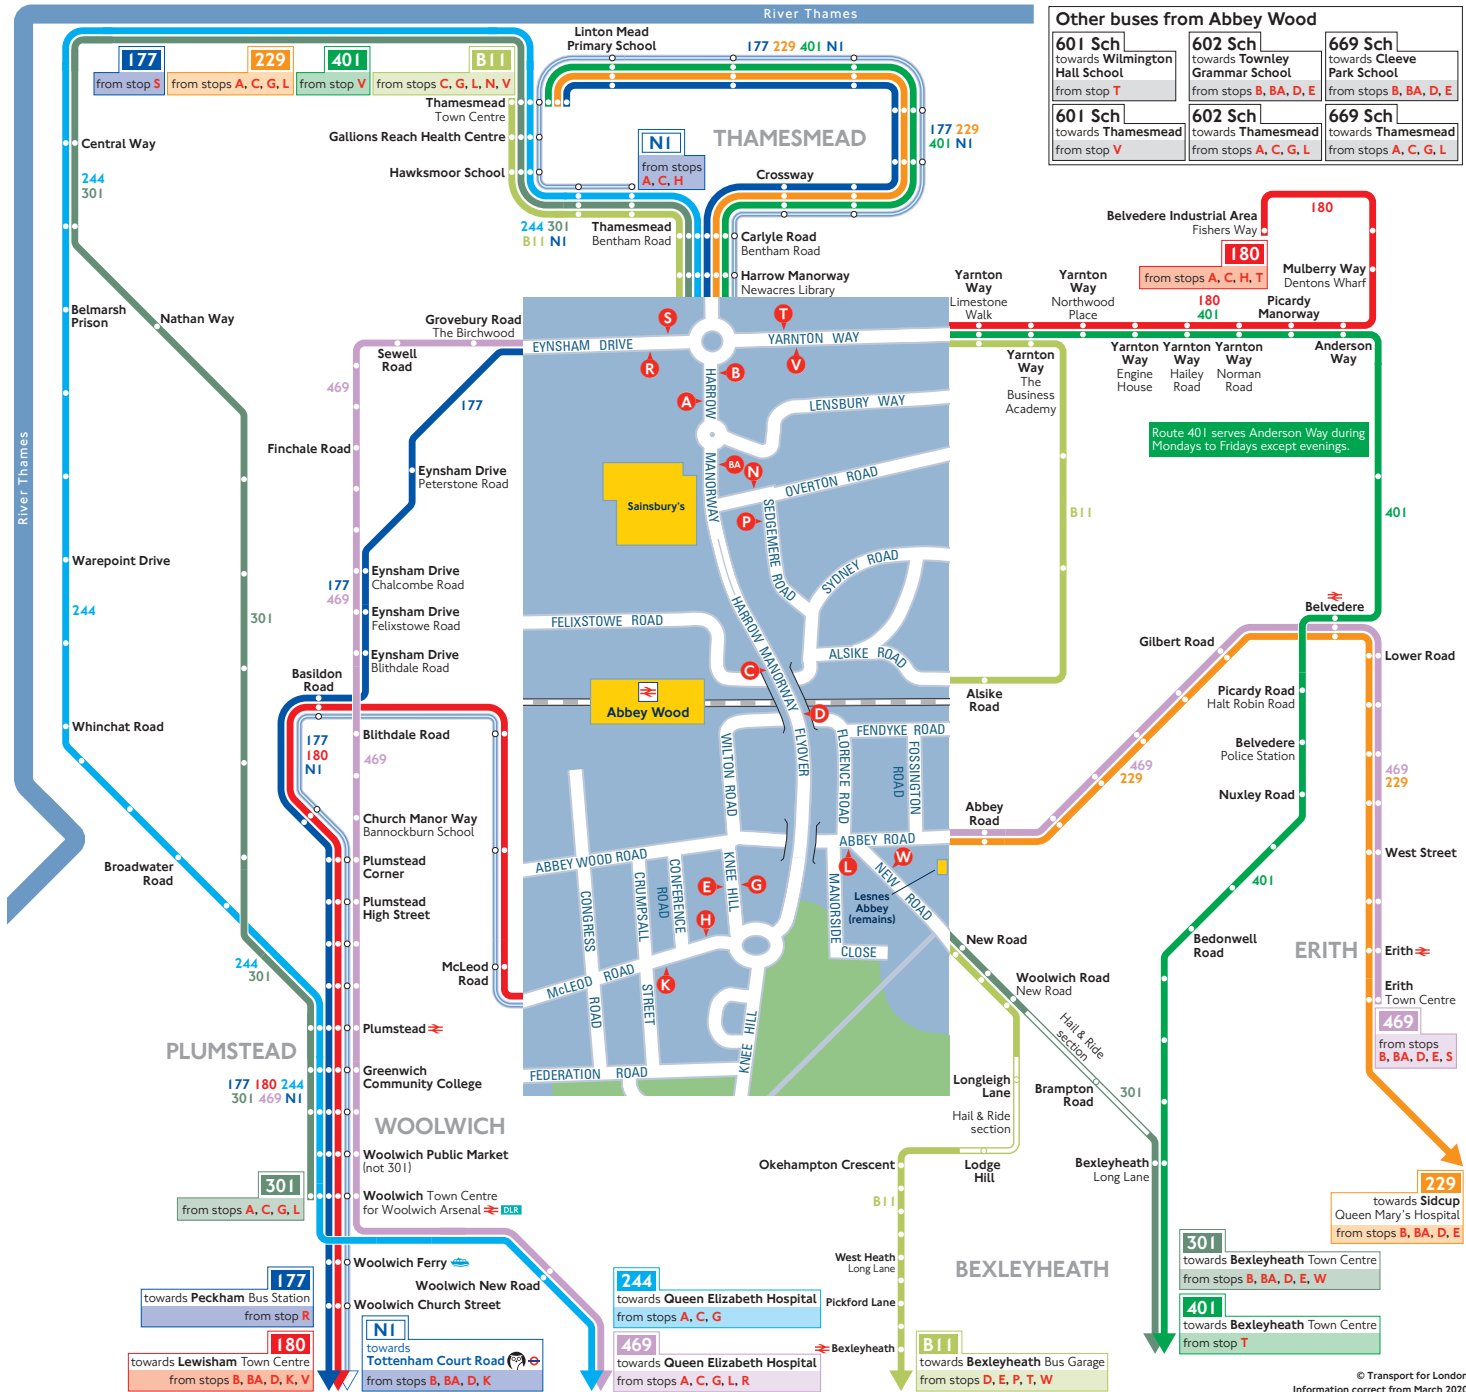

Buses from Abbey Wood

Other buses from Abbey Wood		
601 Sch towards Wilmington Hall School from stop T	602 Sch towards Townley Grammar School from stops B, BA, D, E	669 Sch towards Cleeve Park School from stops B, BA, D, E
601 Sch towards Thamesmead from stop V	602 Sch towards Thamesmead from stops A, C, G, L	669 Sch towards Thamesmead from stops A, C, G, L

How to use this map

- Find your destination on the map
- See the coloured lines on the map for the bus routes that go to your destination
- Check the map (at the end of each coloured line) for the bus stops to catch your bus from
- Use the central map to find the nearest bus stop for your route
- Look for the bus stop letters at the top of the stop (see example for stop A to the right)

Key

- Connections with London Underground
- Connections with London Overground
- Connections with National Rail
- Connections with DLR
- Connections with river boats
- Tube/London Overground station with 24-hour service Friday and Saturday nights
- Mondays to Fridays except evenings
- Sch School journeys

Ways to pay

- Use contactless (card or device). It's the same fare as Oyster pay as you go and you don't need to top up
- Download the free TfL app to top up or buy a ticket anytime, anywhere, or visit tfl.gov.uk/oyster. Alternatively, find your nearest Oyster Ticket Stop at tfl.gov.uk/ticketstopfinder or visit your nearest TfL station
- The Hopper fare offers you unlimited pay as you go Bus and Tram journeys within one hour for £1.50. Always use the same card or device to touch in
- If you fail to show on demand a ticket, validated smartcard or other travel authority valid for the whole of your journey you may be liable for a penalty fare or prosecuted.