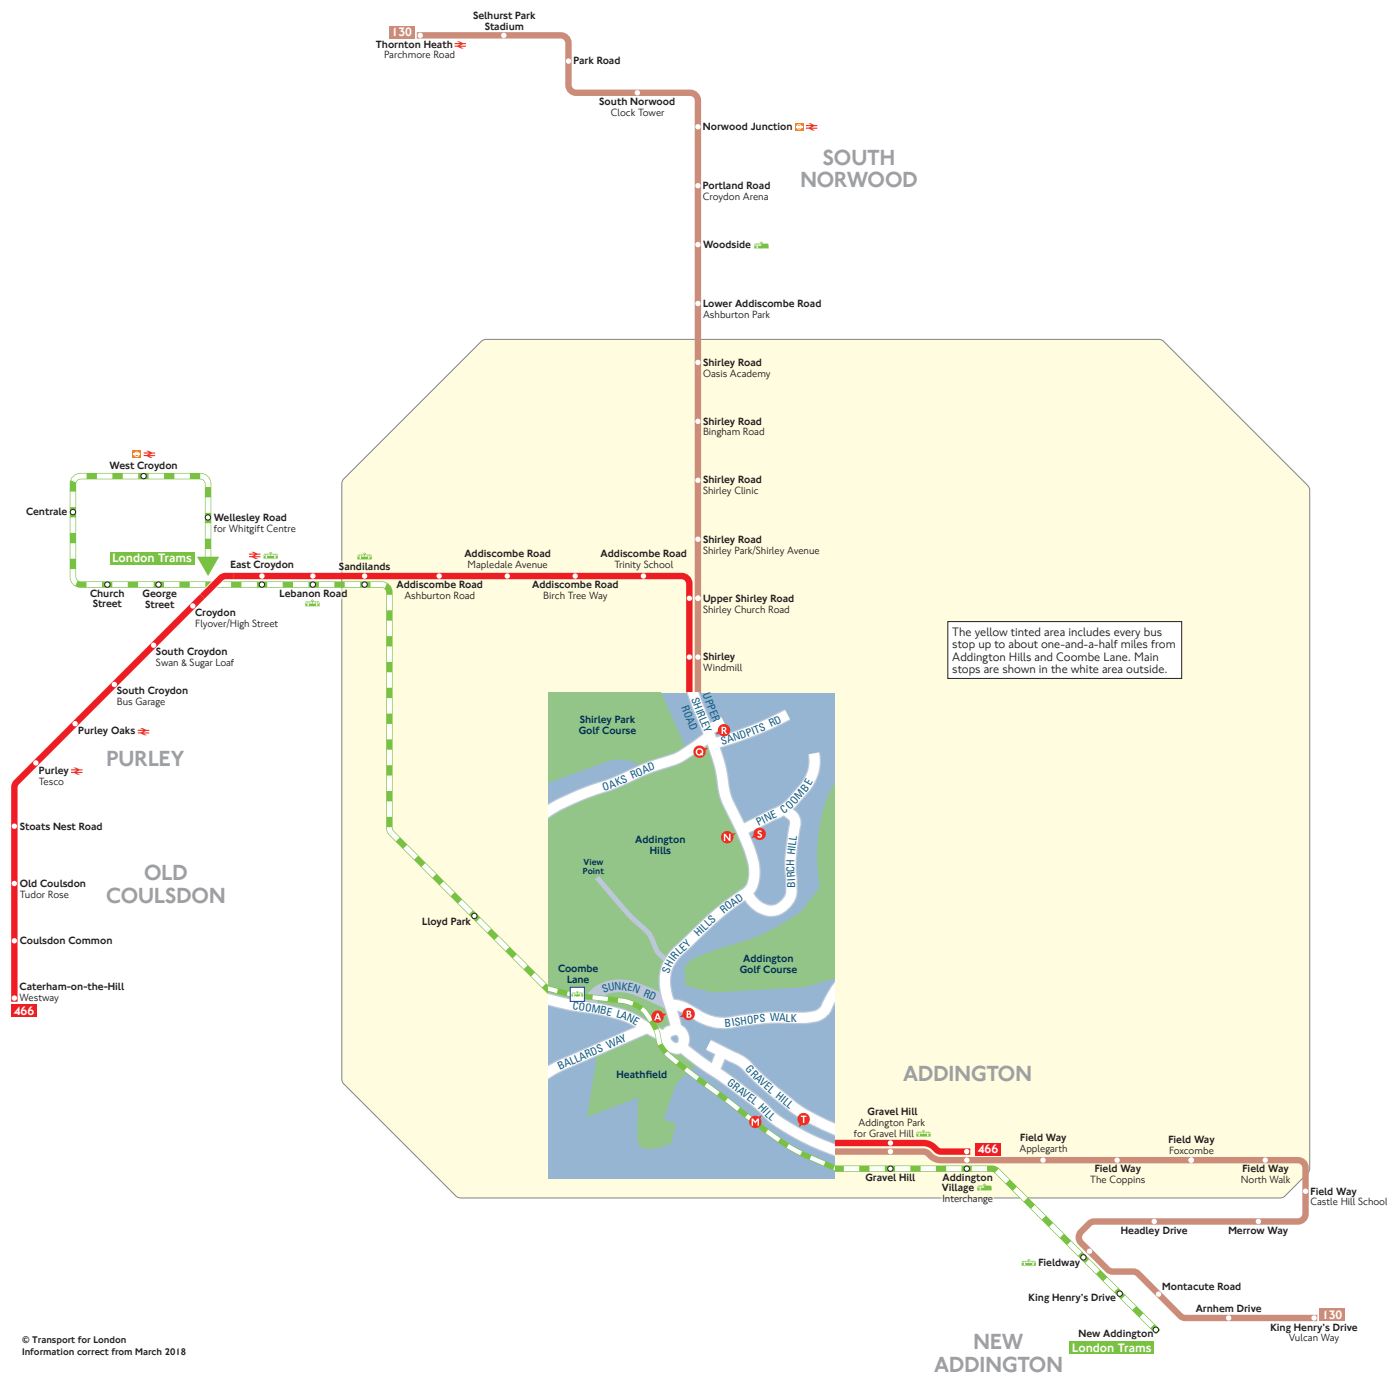

Buses and trams from Addington Hills and Coombe Lane

Route finder

Bus route	Towards	Bus stops
130	New Addington King Henry's Drive, Vulcan Way	B R S T
466	Thornton Heath Addington Village Caterham-on-the-Hill	A M N C B R S T A M N C

Trams

Towards	Tram stops
Croydon	Tram stop
New Addington	Tram stop

Key

- Connections with London Overground
- Connections with National Rail
- Connections with London Trams

Free transfer between bus and tram
There is free interchange between trams and bus route 130 at Coombe Lane.

Ways to pay

- Use your contactless debit or credit card. It's the same fare as Oyster and there is no need to top up.
- Top up your Oyster pay as you go credit or buy Travelcards and bus & tram passes at around 4,000 shops across London.
- Sign up for an online account to top up online and see your travel history and spending.