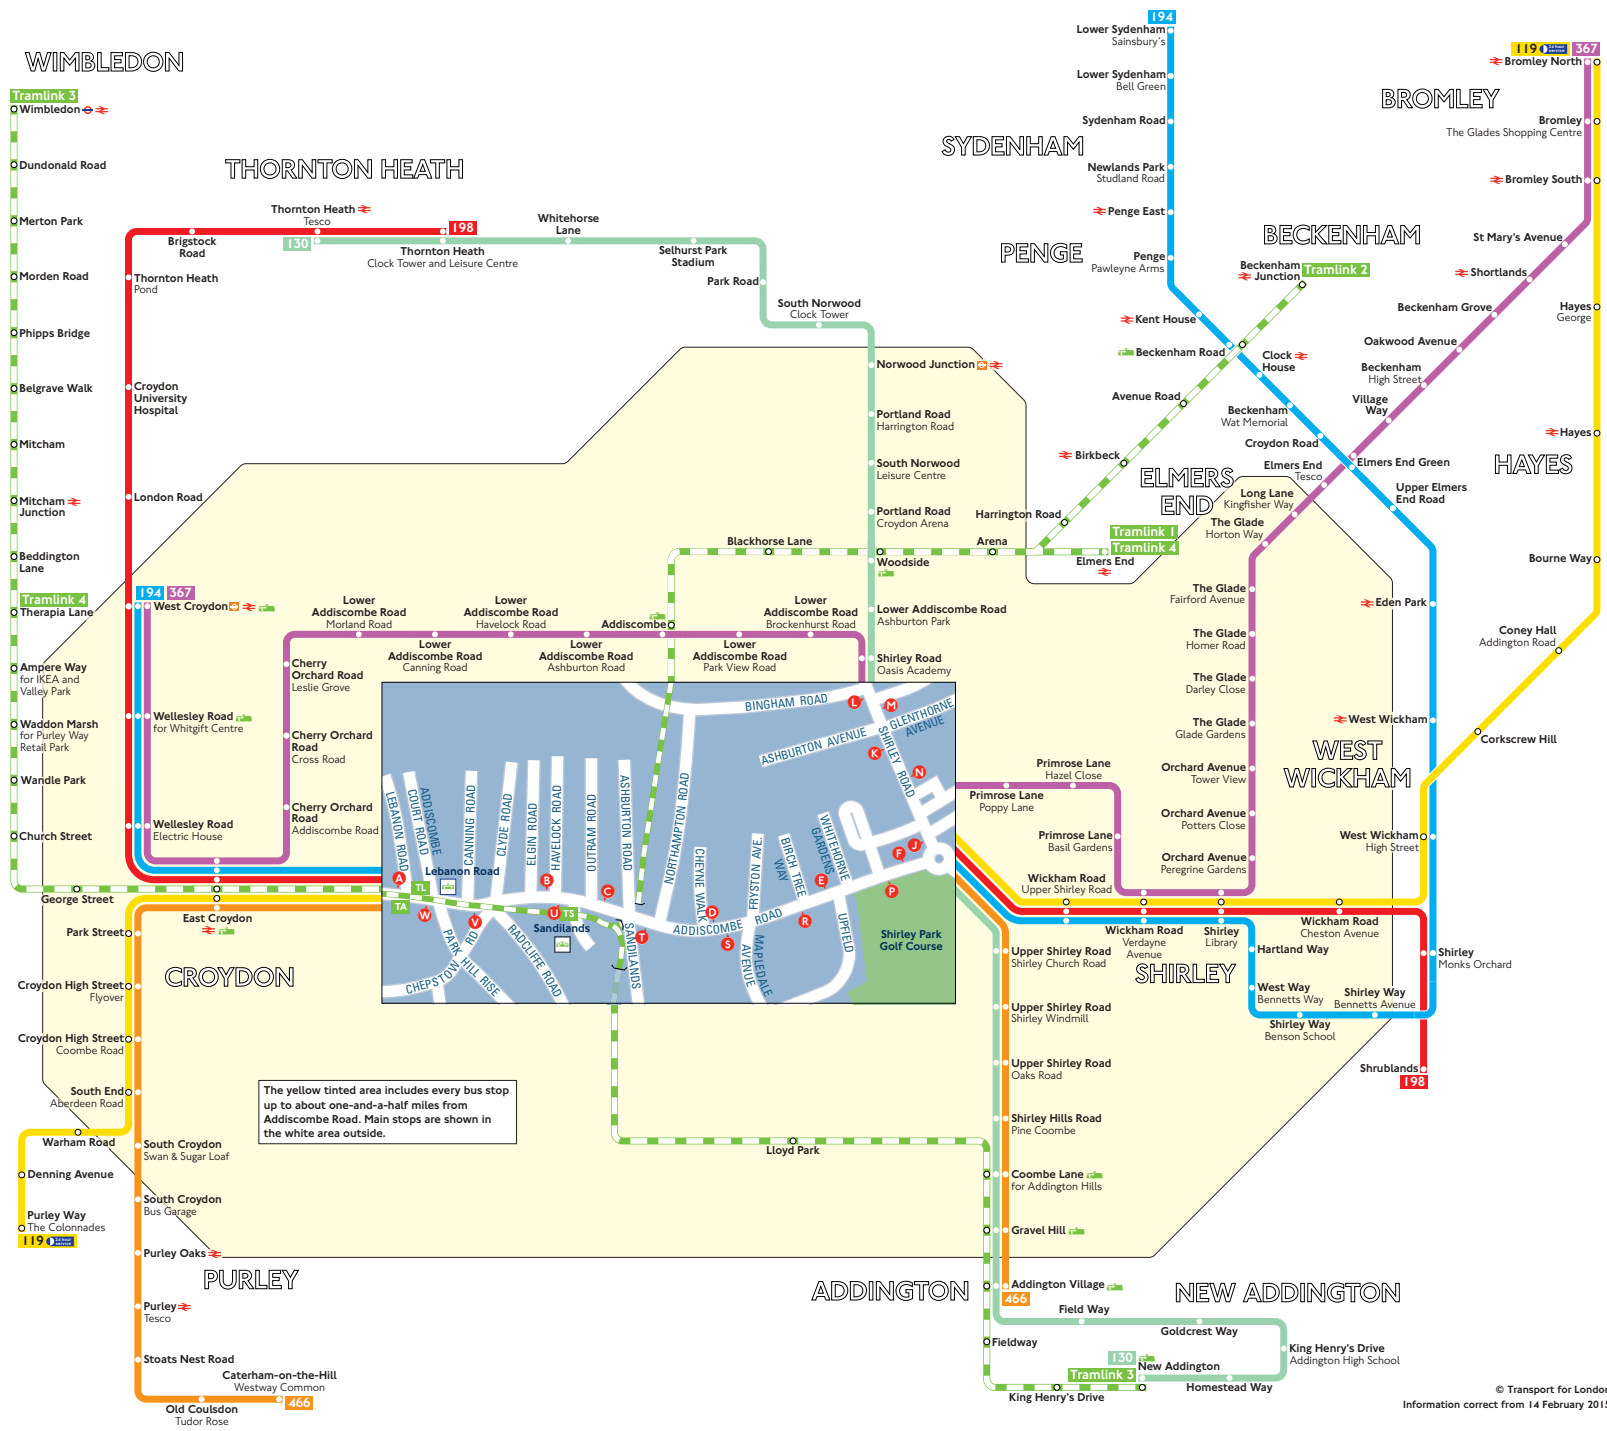

Buses from Addiscombe Road

The yellow tinted area includes every bus stop up to about one-and-a-half miles from Addiscombe Road. Main stops are shown in the white area outside.

Key

- Connections with London Underground
- Connections with London Overground
- Connections with National Rail
- Connections with Tramlink
- Mondays to Saturdays except evenings

Red discs show the bus stop you need for your chosen bus service. The disc **A** appears on the top of the bus stop in the street (see map of town centre in centre of diagram).

Route finder

Day buses including 24-hour services

Bus route	Towards	Bus stops
119	Bromley	A B C D E F
	Purley Way	P R S T U V W
130	New Addington	M N
	Thornton Heath	J K L
194	Lower Sydenham	A B C D E F
	Croydon	P R S T U V W
198	Shrublands	A B C D E F
	Thornton Heath	P R S T U V W
367	Bromley	M N
	Croydon	K L
466	Addington Village	A B C D E F
	Caterham-on-the-Hill	P R S T U V W

Other buses

Bus route	Towards	Bus stops
689	Shirley	M N
School journey	West Croydon	J K L

Trams

Tram route	Towards	Tram stops
1	Elmers End	T4 T5
2	Beckenham Junction	T4 T5
3	New Addington	T4 T5
	Wimbledon	T4 T5
4	Elmers End +	T4 T5
	Therapia Lane +	T4 T5