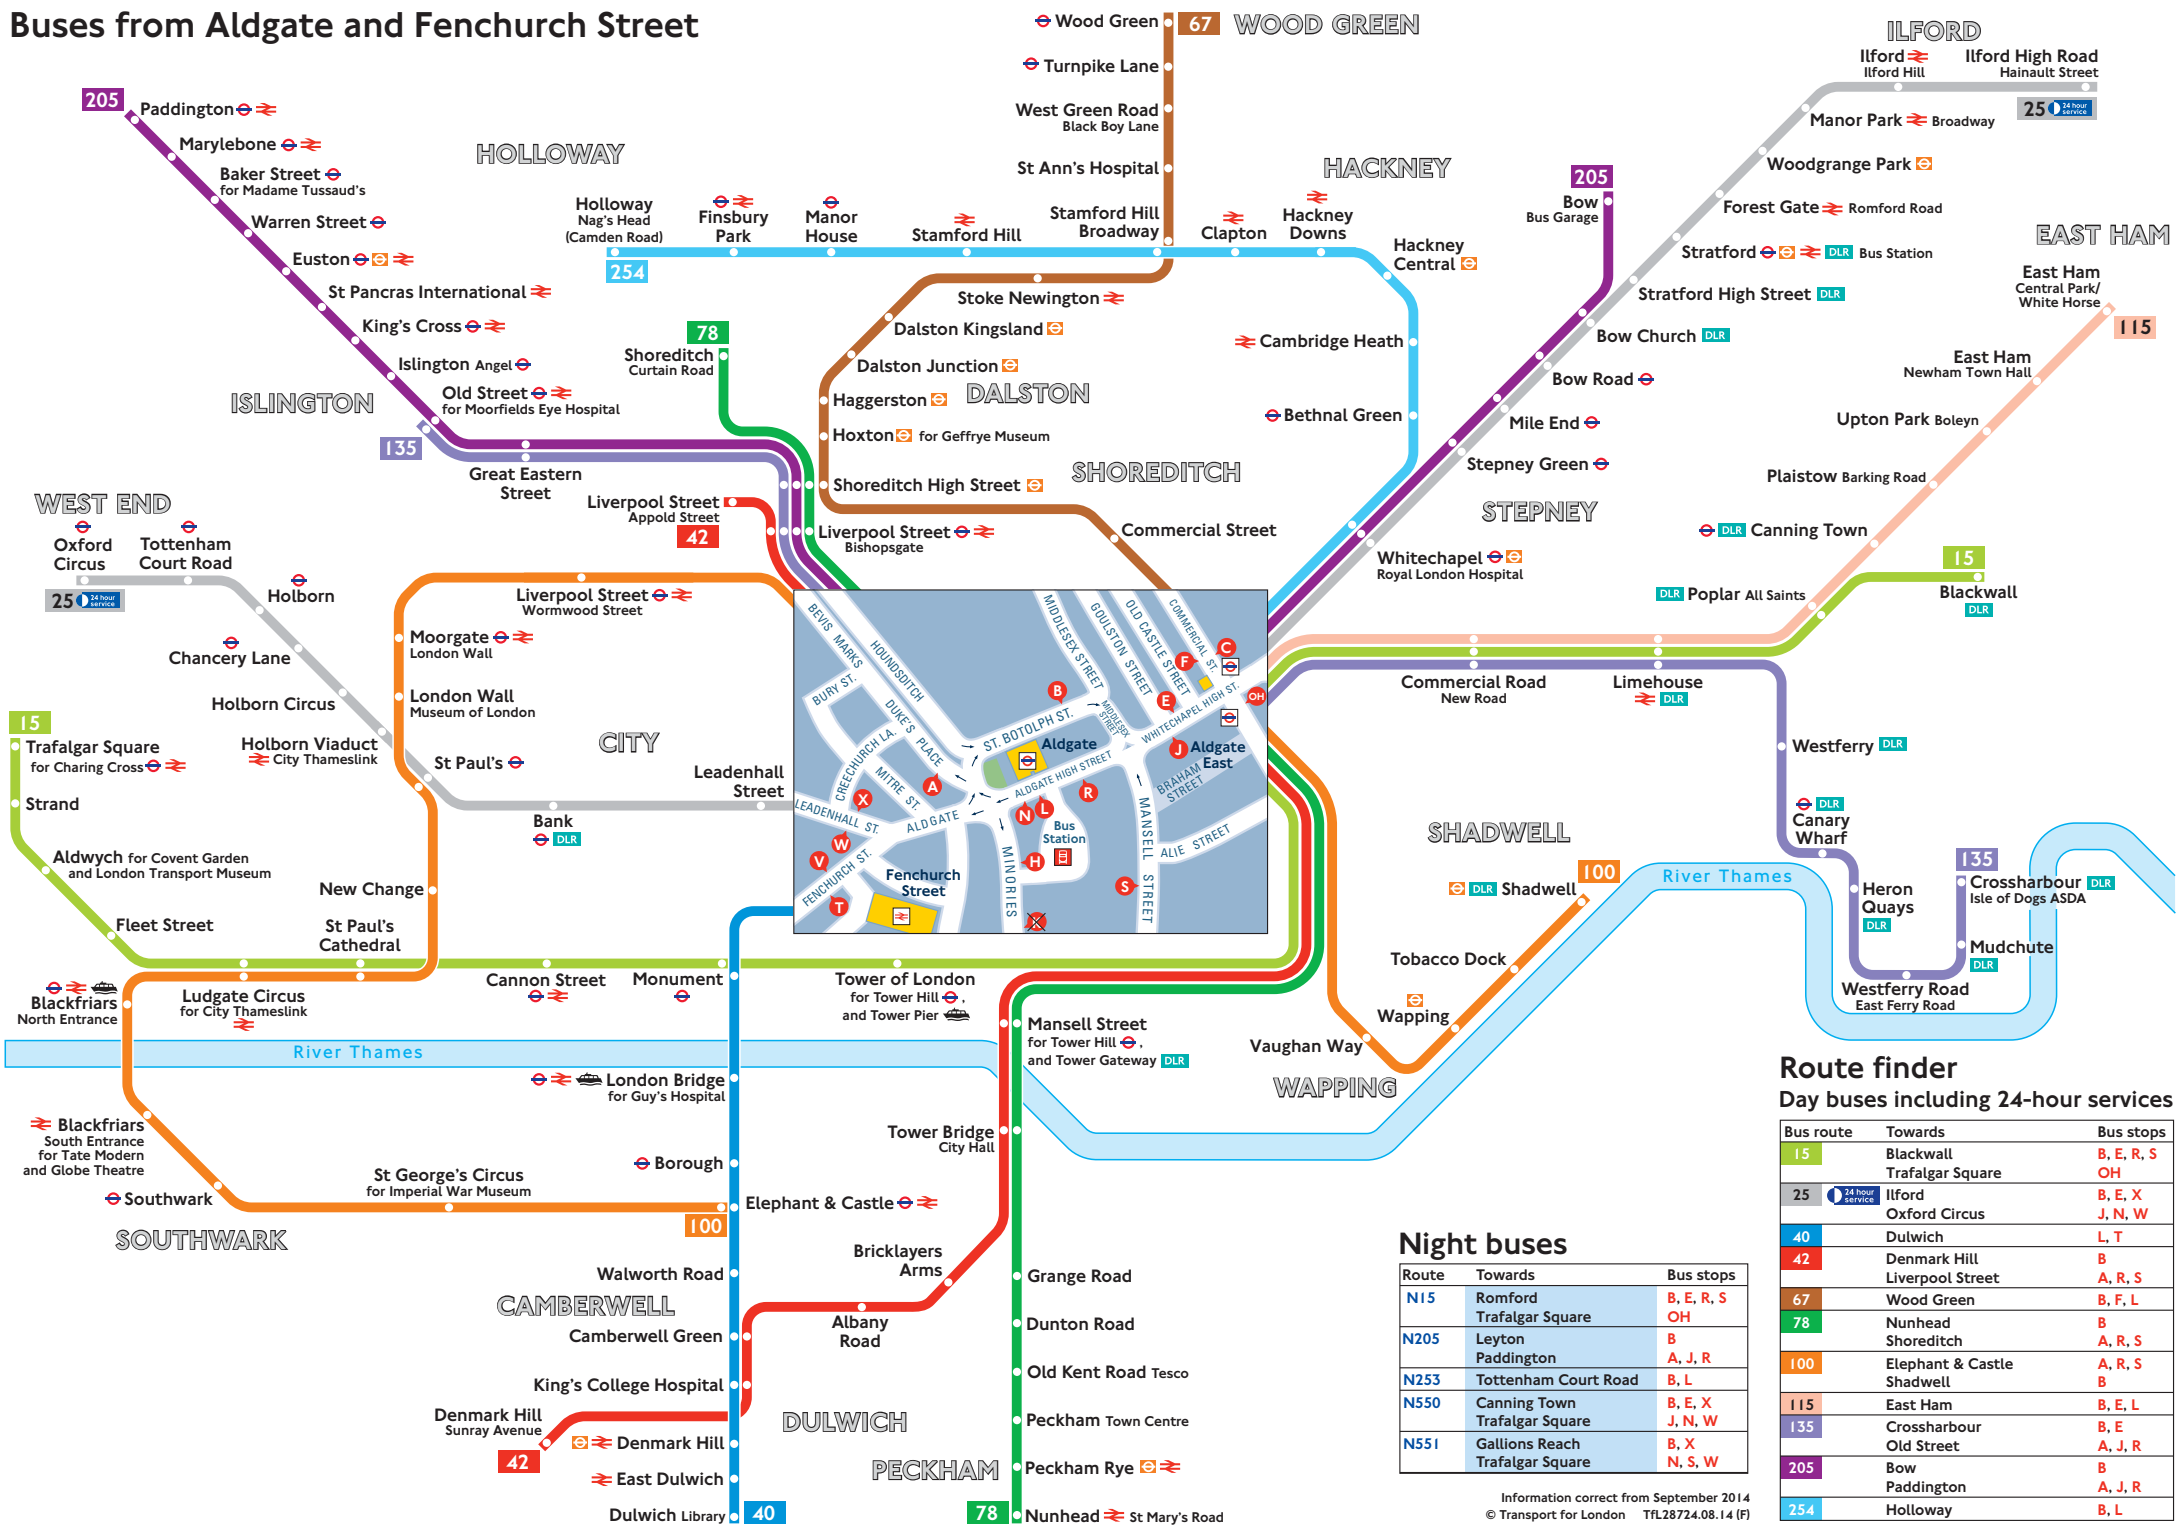

Buses from Aldgate and Fenchurch Street

Route finder

Day buses including 24-hour services

Bus route	Towards	Bus stops
15	Blackwall Trafalgar Square	B, E, R, S OH
25	Ilford Oxford Circus	B, E, X J, N, W
40	Dulwich	L, T
42	Denmark Hill Liverpool Street	B A, R, S
67	Wood Green	B, F, L
78	Nunhead Shoreditch	B A, R, S
100	Elephant & Castle Shadwell	A, R, S B
115	East Ham	B, E, L
135	Crossharbour Old Street	B, E A, J, R
205	Bow Paddington	B A, J, R
254	Holloway	B, L

Night buses

Route	Towards	Bus stops
N15	Romford Trafalgar Square	B, E, R, S OH
N205	Leyton Paddington	B A, J, R
N253	Tottenham Court Road	B, L
N550	Canning Town Trafalgar Square	B, E, X J, N, W
N551	Gallions Reach Trafalgar Square	B, X N, S, W

Information correct from September 2014
© Transport for London TFL28724.08.14 (F)