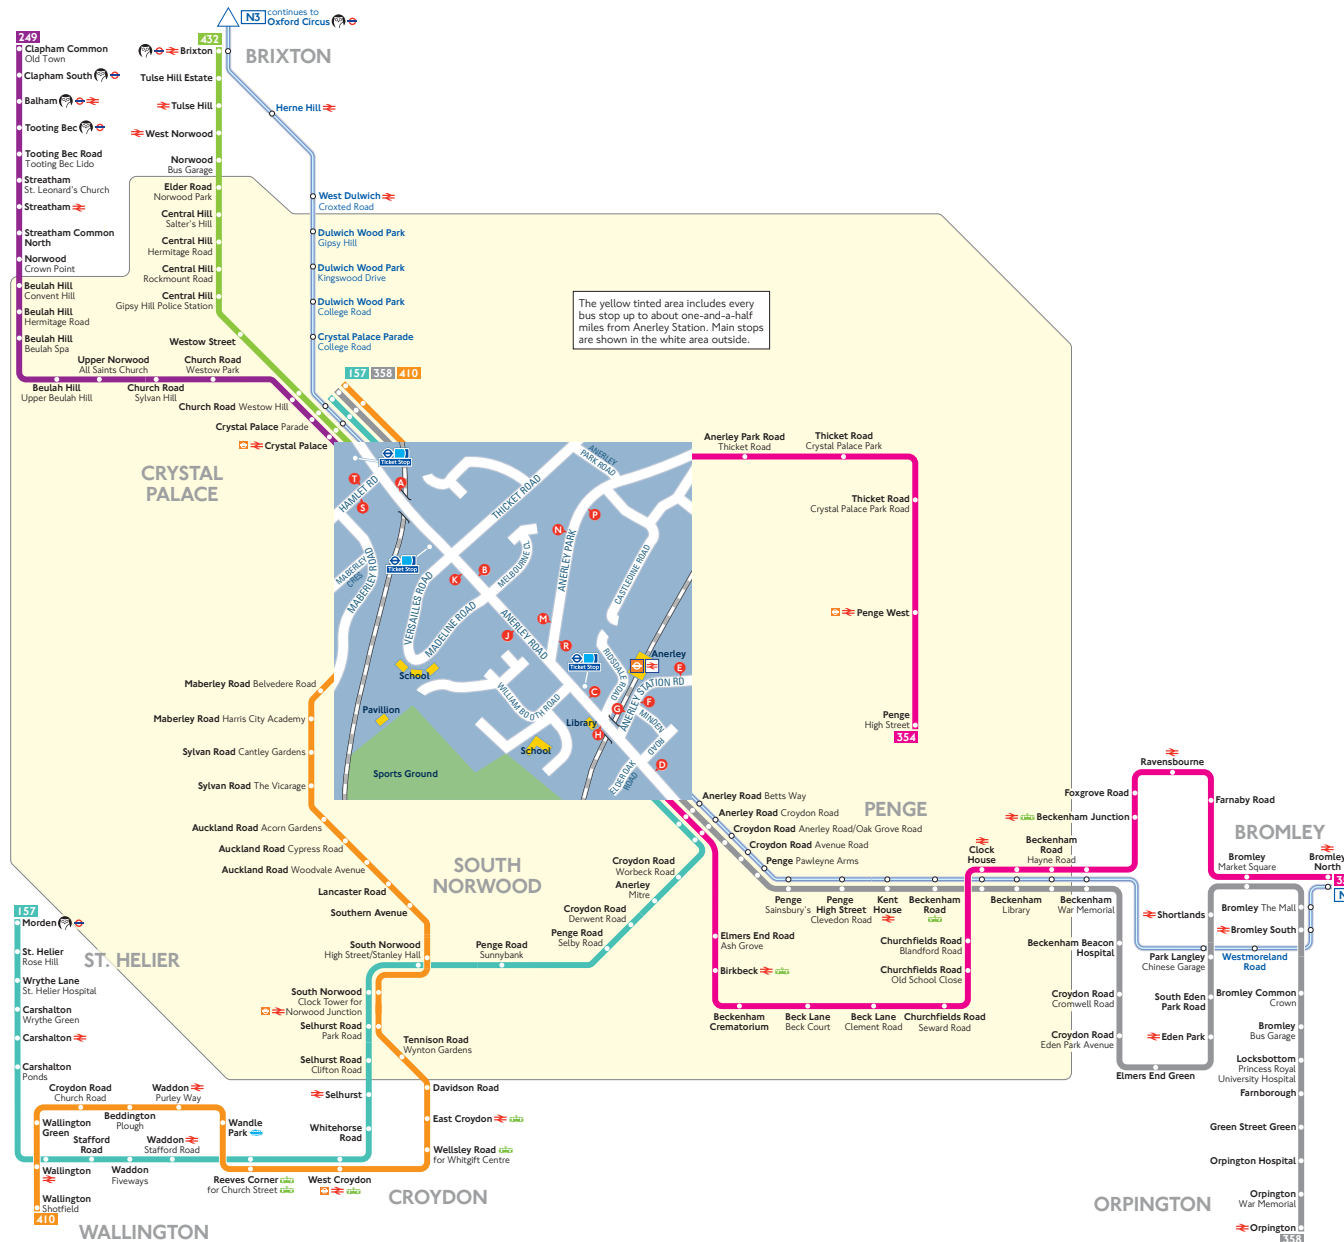

Buses from Anerley Station

Route finder

Bus route	Towards	Bus stops
157	Crystal Palace Morden	H J K A B C D
249	Clapham Common	F H J K
354	Bromley Penge	C D P R H M N
358	Crystal Palace Orpington	H J K A B C D
410	Crystal Palace Wallington	T S
432	Brixton	F H J K

Night buses

Bus route	Towards	Bus stops
N3	Bromley Oxford Circus	A B C D H J K

Key

157	Day buses in black
N3	Night buses in blue
	Connections with London Underground
	Connections with London Overground
	Connections with National Rail
	Connections with London Trams
	Connections with river boats
	Tube station with 24-hour service Friday and Saturday nights

Ways to pay

	Use your contactless debit or credit card. It's the same fare as Oyster and there is no need to top up.
	Top up your Oyster pay as you go credit or buy Travelcards and bus & tram passes at around 4,000 shops across London.
	Sign up for an online account to top up online and see your travel history and spending.