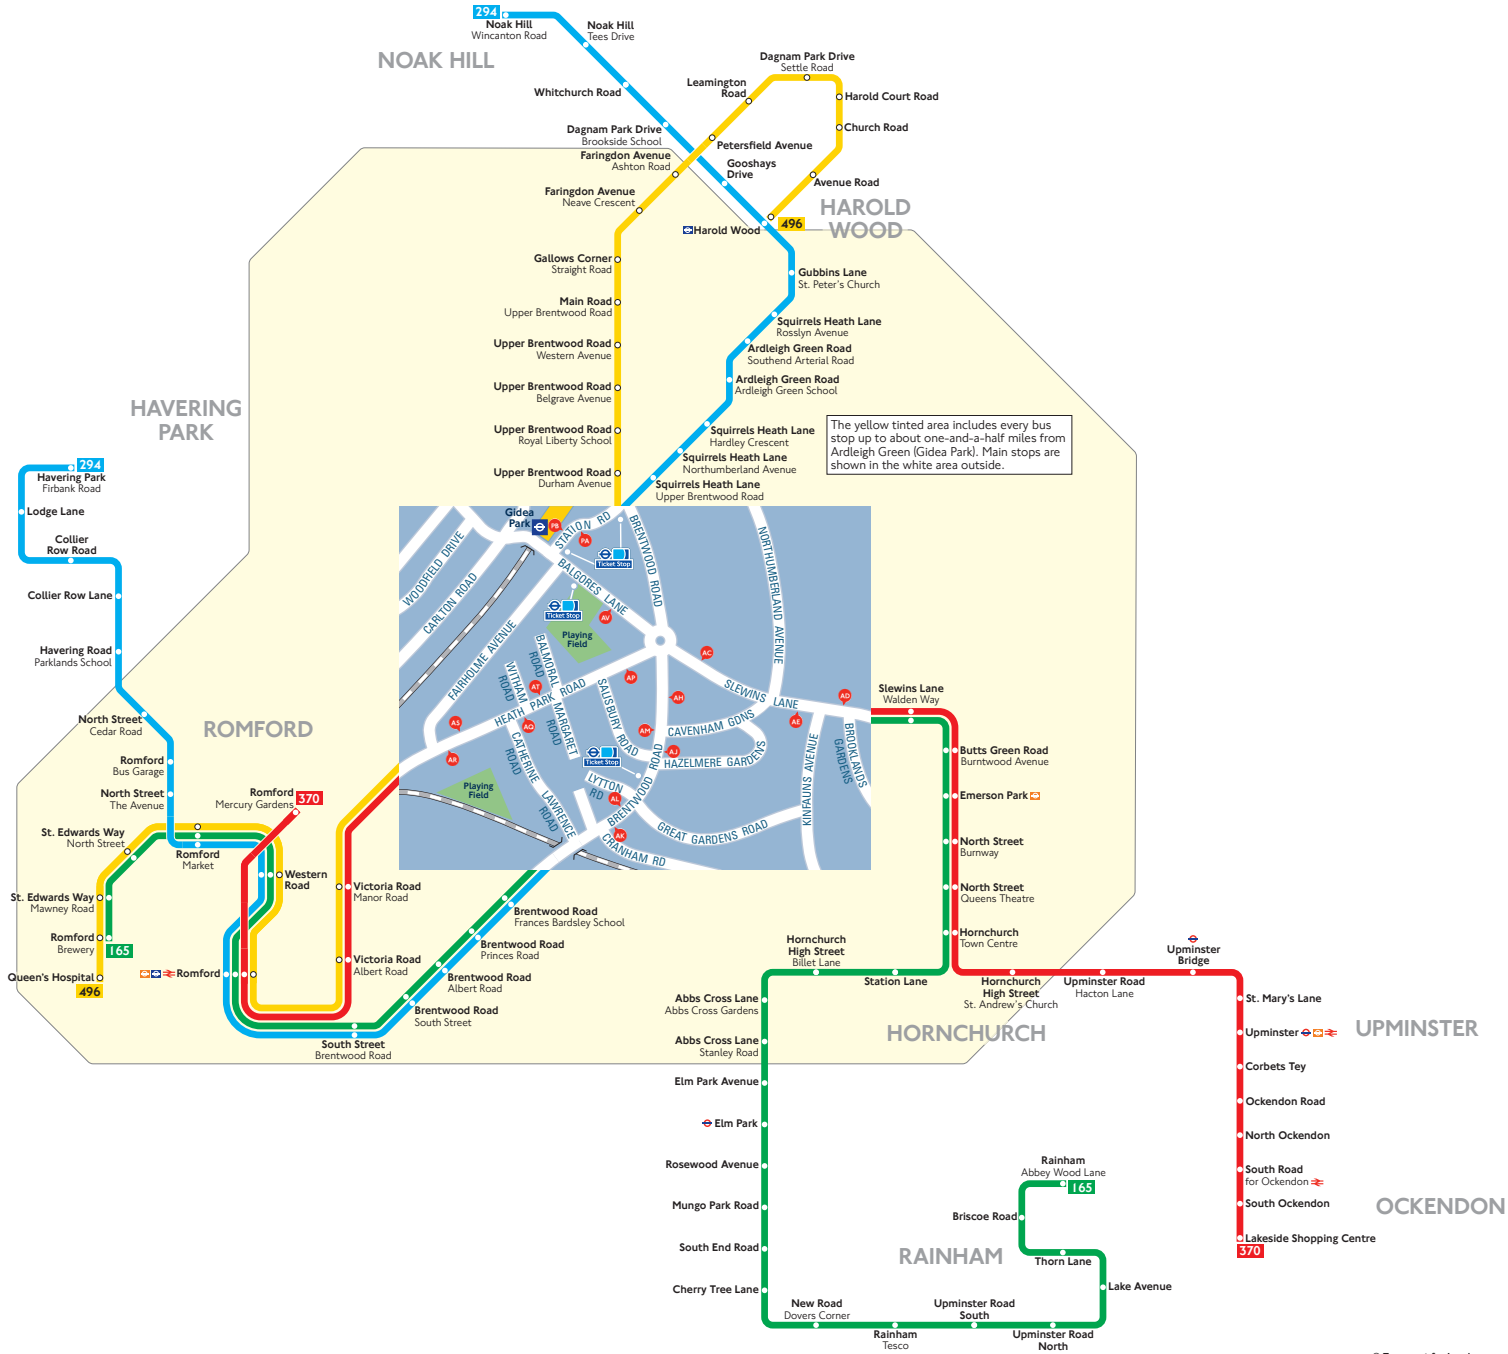

# Buses from Ardleigh Green (Gidea Park)

## Route finder

Bus route	Towards	Bus stops
165	Rainham Abbey Wood Lane	AC AD AL AH
	Romford	AB AH AJ AK
294	Havering Park	AH AU AV PA
	Noak Hill	AL AM AP
370	Lakeside Shopping Centre	AC AD AS AT
	Romford	AB AP AC AR
496	Harold Wood	AS AT AV PB
	Romford Queen's Hospital	AP AR PA

## Key

	Connections with London Underground
	Connections with London Overground
	Connections with TfL Rail
	Connections with National Rail
Sch	School journeys

## Ways to pay

Use your contactless debit or credit card. It's the same fare as Oyster and there is no need to top up.

Top up your Oyster pay as you go credit or buy Travelcards and bus & tram passes at around 4,000 shops across London.