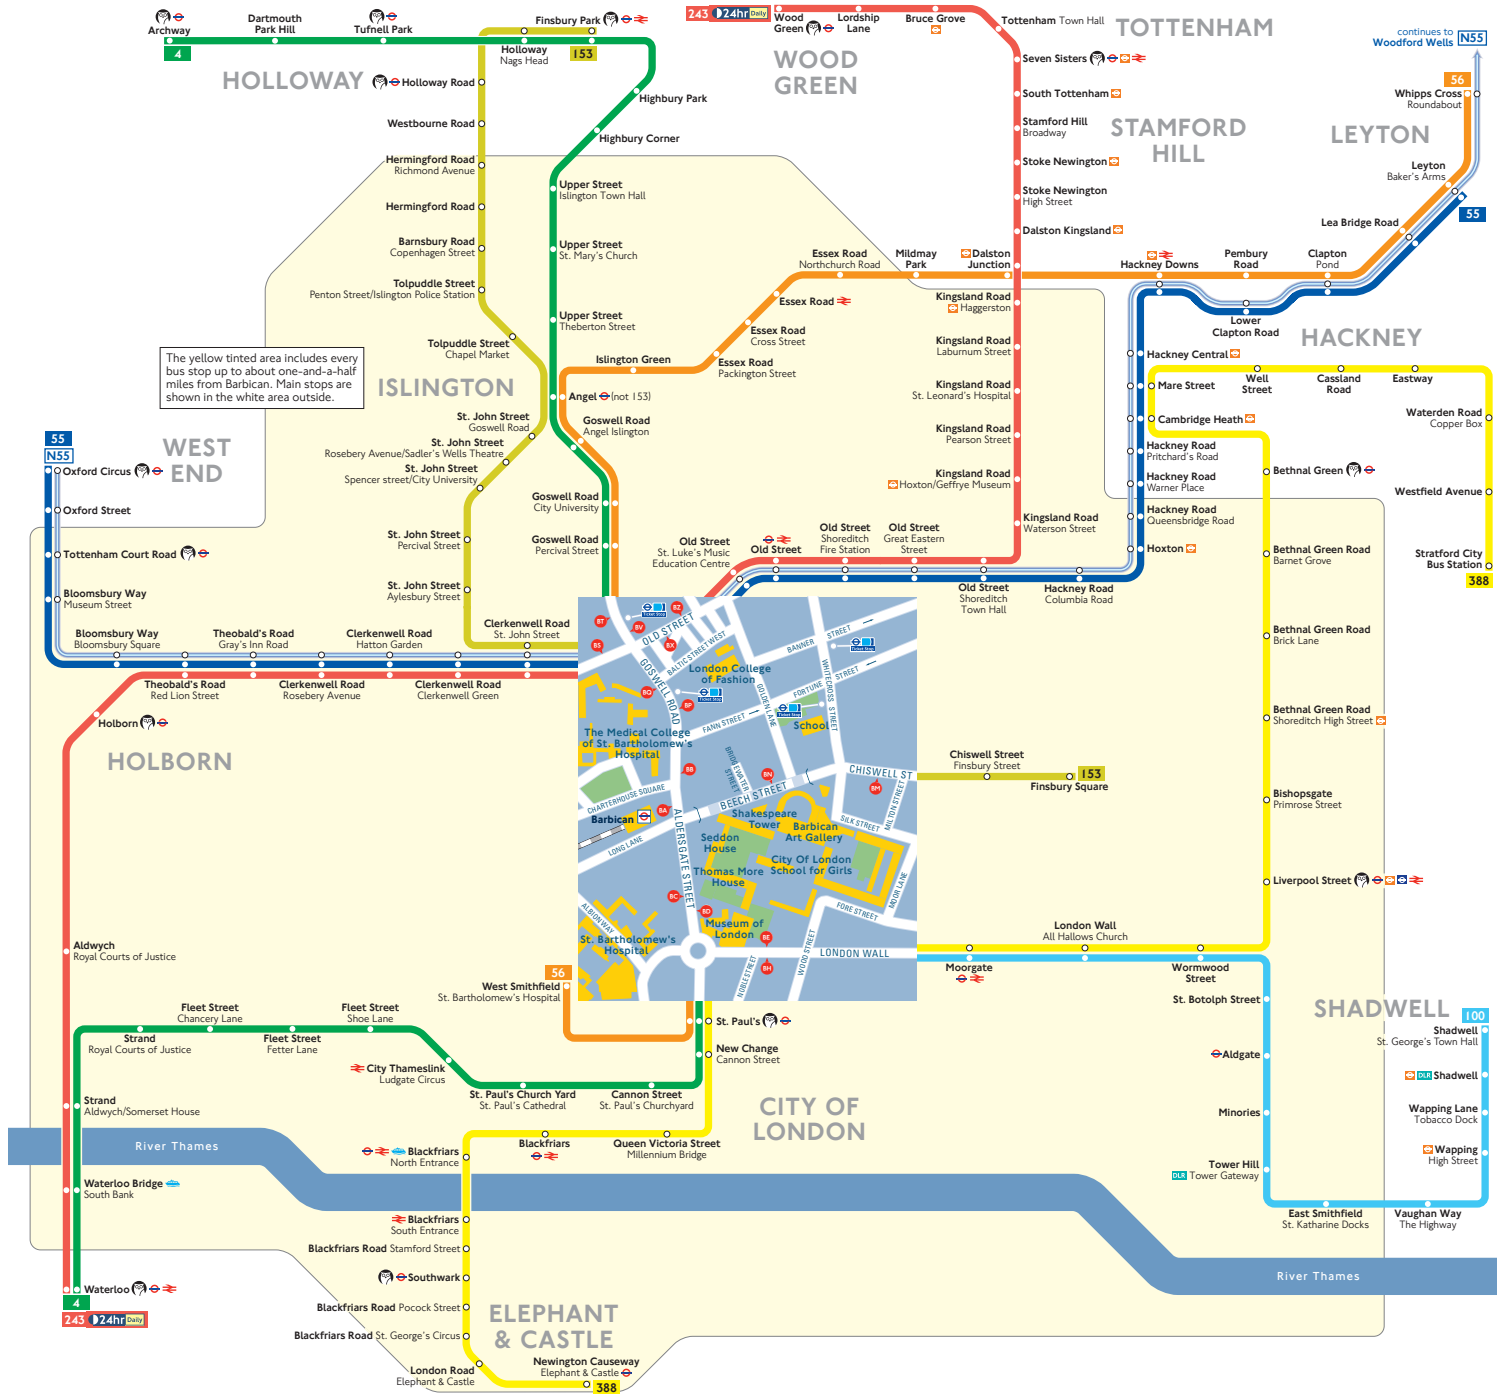

Buses from Barbican

Route finder

Bus route	Towards	Bus stops
4	Archway	44 45 46 47
	Waterloo	48 49 50 51
55	Leyton	52 53
	Oxford Circus	54
56	St. Bartholomew's Hospital	55 56 57 58
	Whipps Cross	59 60 61 62
100	Shadwell	63
153	Finsbury Park	64 65 66
	Moorgate	67 68 69 70
243 <small>24hr Daily</small>	Waterloo	71
	Wood Green	72 73
388	Elephant & Castle	74
	Stratford	75

Night buses

Bus route	Towards	Bus stops
N55	Oxford Circus	76
	Woodford Wells	77 78