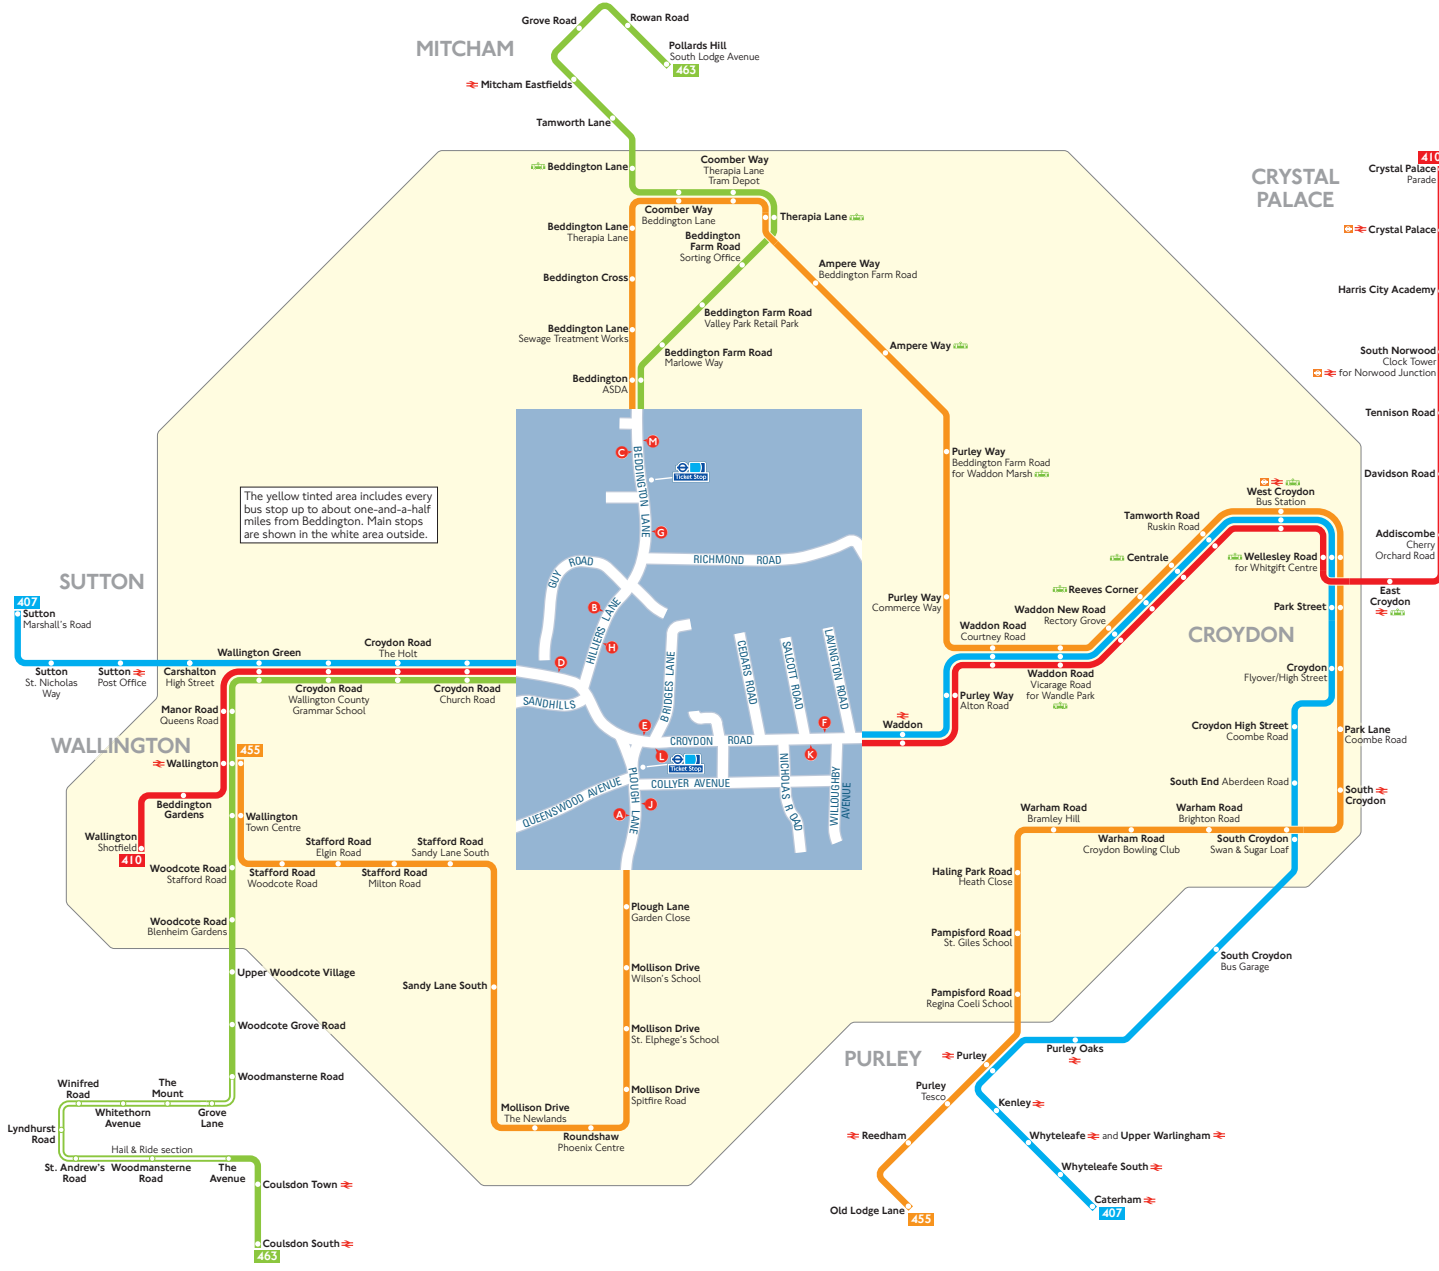

# Buses from Beddington

## Route finder

Bus route	Towards	Bus stops
407	Caterham	D E F
	Sutton	K L
410	Crystal Palace	D E F
	Wallington	K L
455	Old Lodge Lane	A B C
	Wallington	G H J M
463	Coulsdon South	G H M
	Pollards Hill	B C D

## Key

- Connections with London Overground
- Connections with National Rail
- Connections with London Trams

## Ways to pay

- Use your contactless debit or credit card. It's the same fare as Oyster and there is no need to top up.
- Top up your Oyster pay as you go credit or buy Travelcards and bus & tram passes at around 4,000 shops across London.
- Sign up for an online account to top up online and see your travel history and spending.