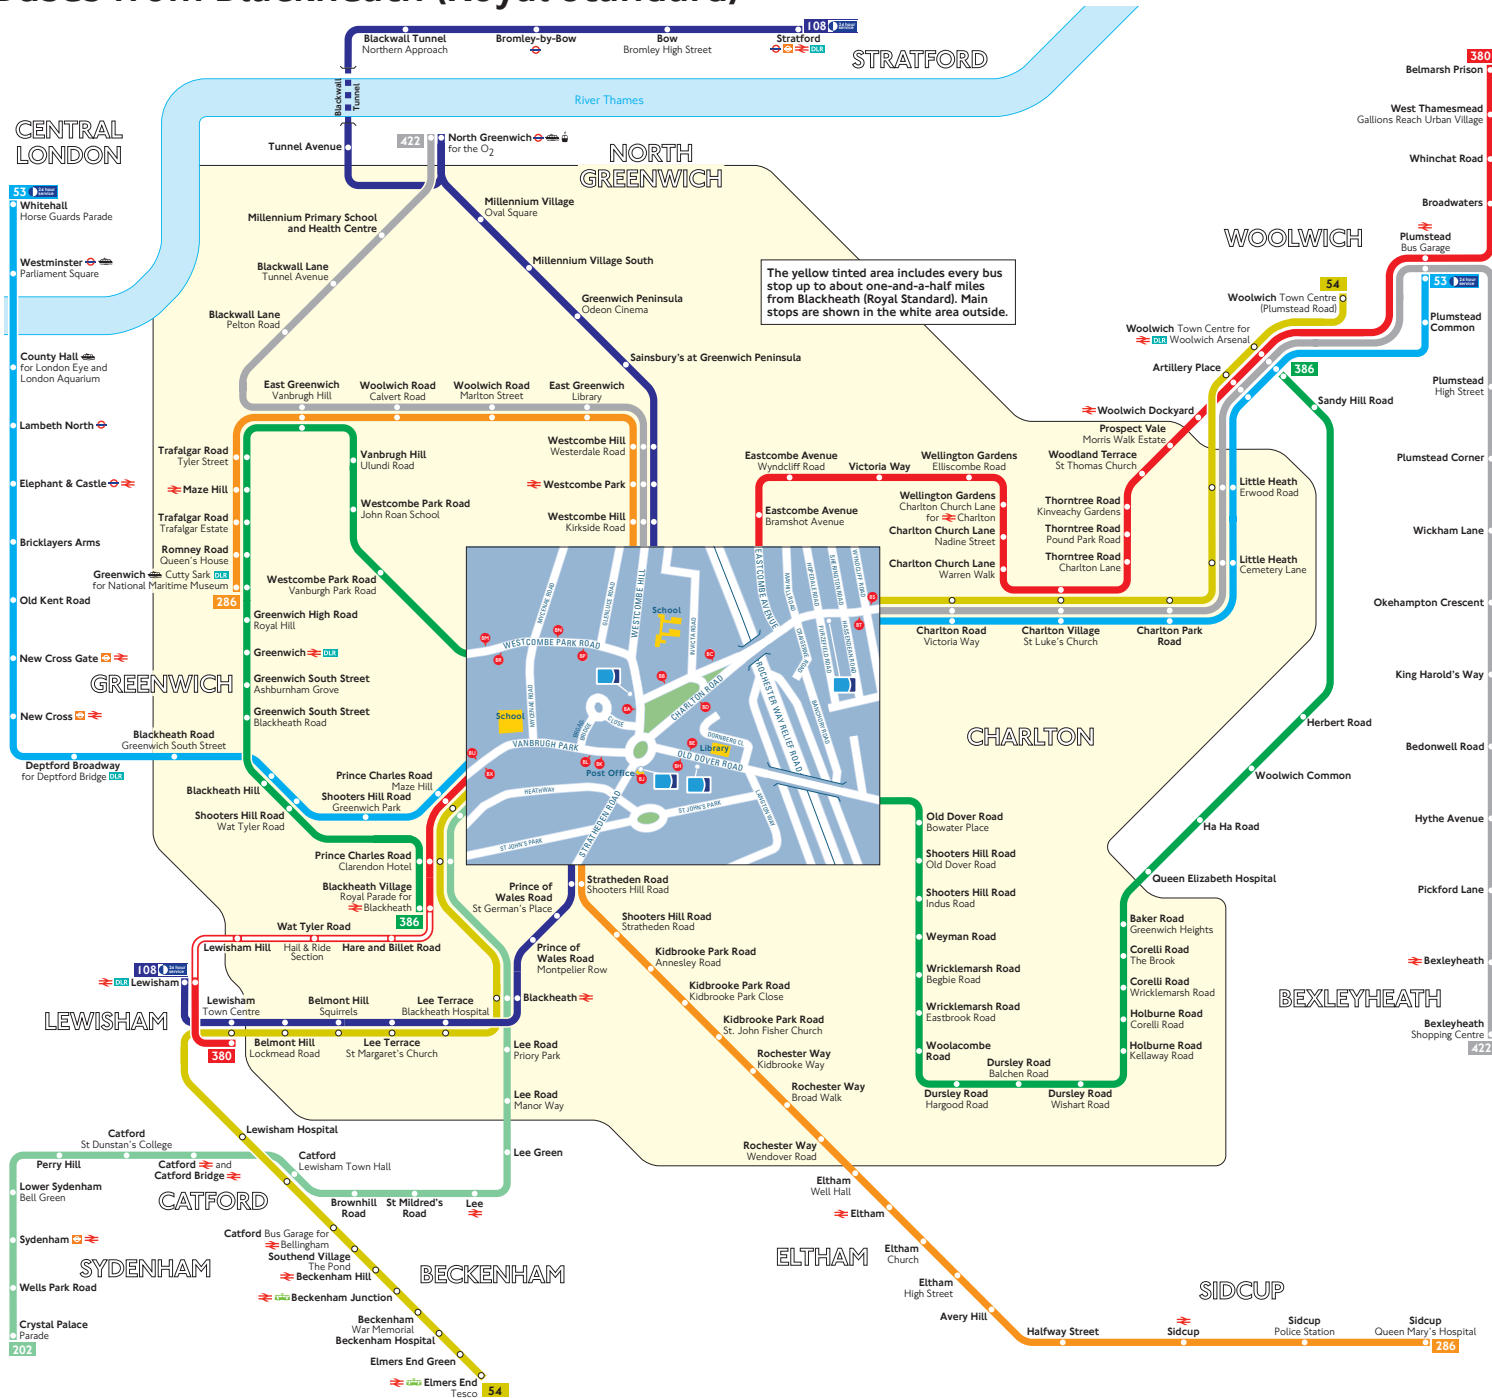

Buses from Blackheath (Royal Standard)

Route finder

Day buses including 24-hour services

Bus route	Towards	Bus stops
53	Plumstead	8C 8S 8U
	Whitehall	8D 8K 8T 8X
54	Elmers End	8D 8L 8T 8X
	Woolwich	8C 8S 8U
108	Lewisham	8D 8J
	Stratford	8A
202	Crystal Palace	8D 8L 8X
	Greenwich	8A
286	Sidcup	8D 8J
	Belmarsh	8C 8U
380	Lewisham	8D 8L 8X
	Blackheath Village	8A 8H 8P 8R
386	Woolwich	8E 8H 8N
	Bexleyheath	8C 8S
422	North Greenwich	8A 8T