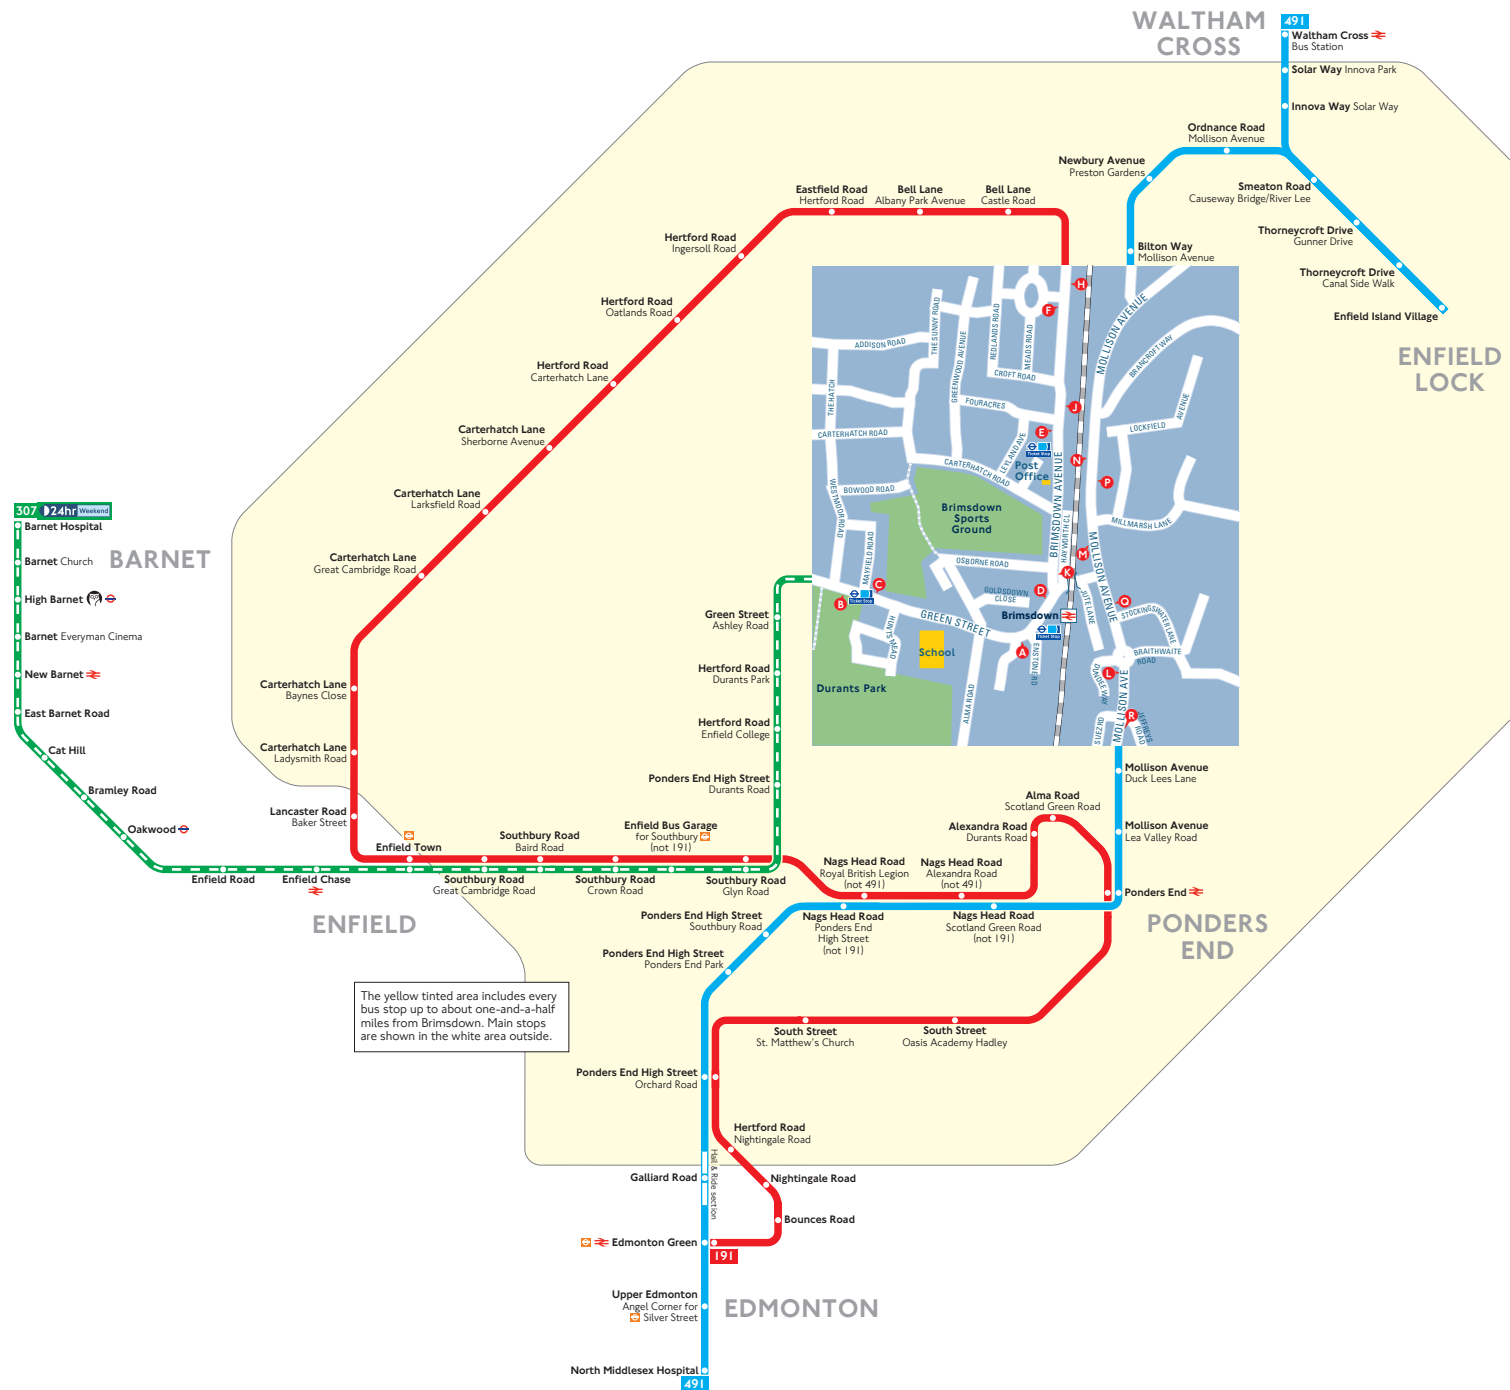

Buses from Brimsdown

Route finder

Bus route	Towards	Bus stops
191	Edmonton Green	D E F
307 24hr Weekend	Barnet	A B
491	North Middlesex Hospital	P Q R
	Waltham Cross	L M N