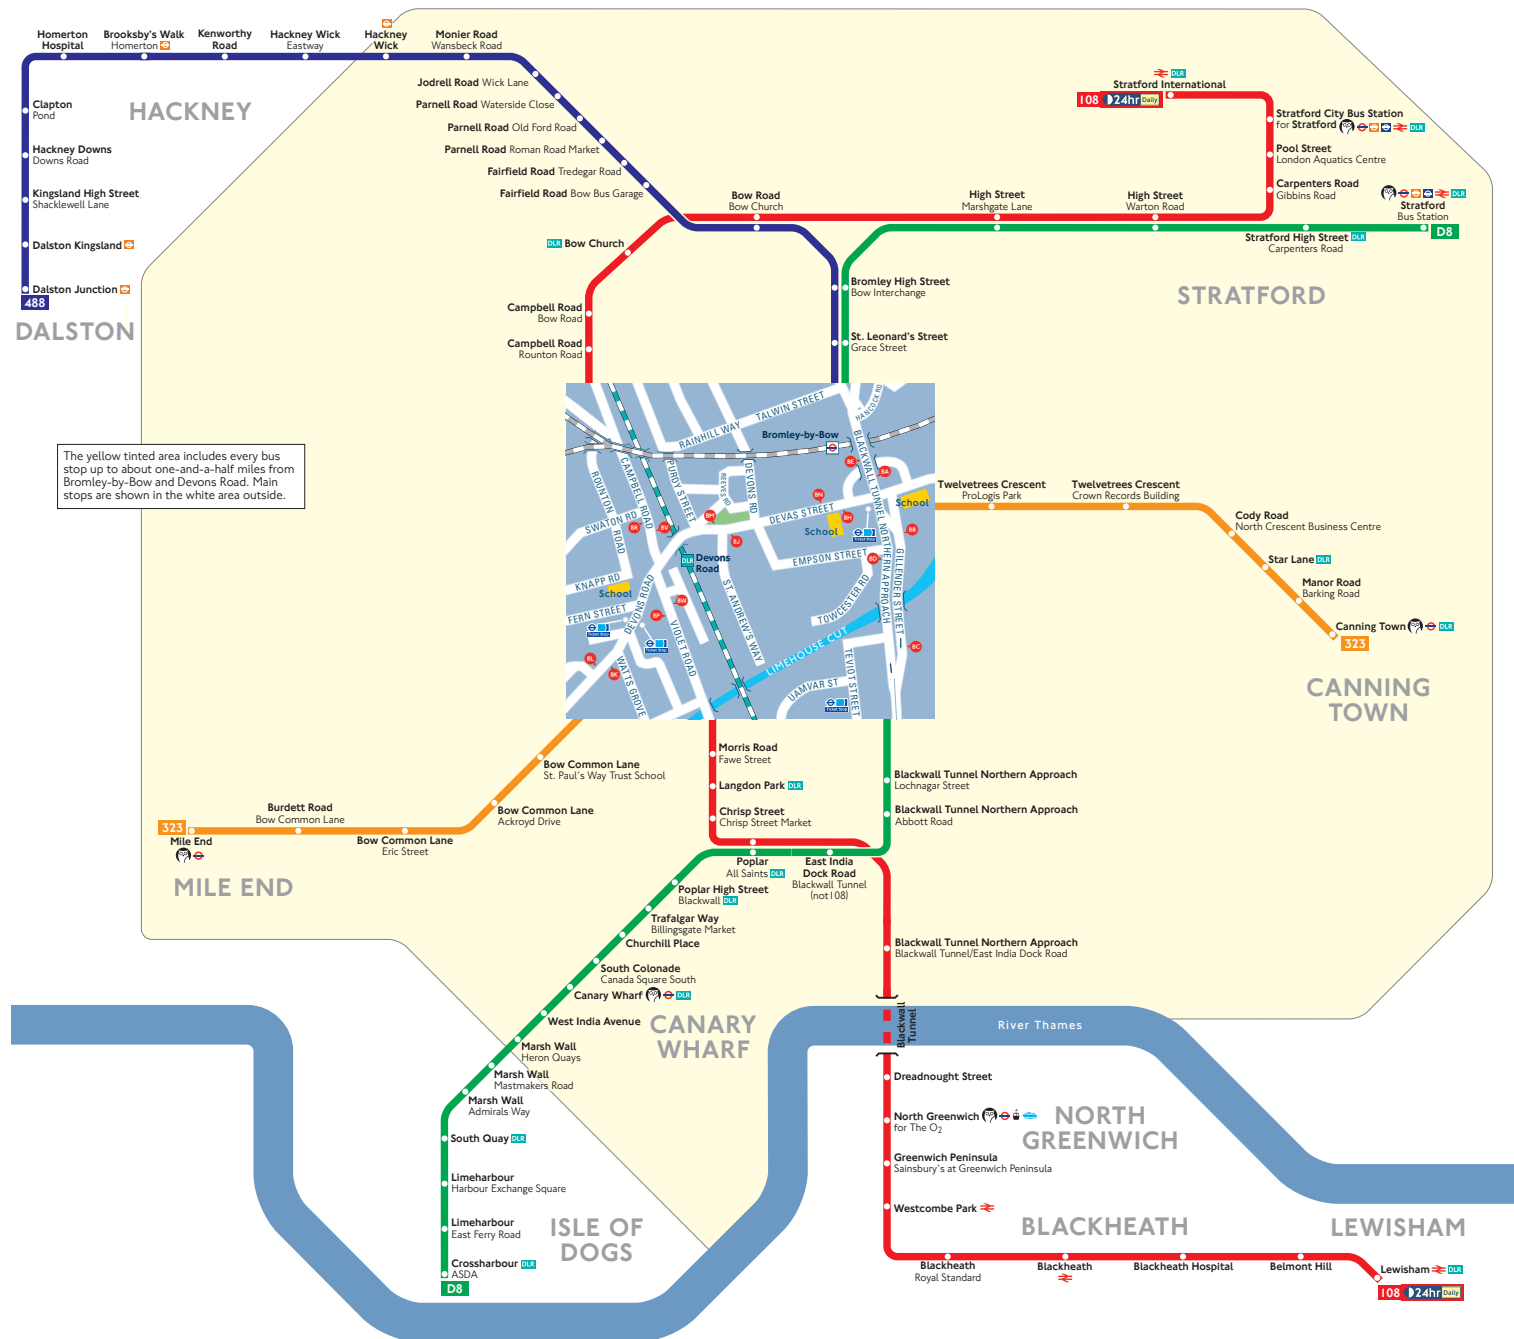

Buses from Bromley-by-Bow and Devons Road

Route finder

Bus route	Towards	Bus stops
108 24hr Daily	Lewisham	Stratford International
323	Canning Town	Mile End
488	Dalston Junction	Crossharbour
D8	Stratford