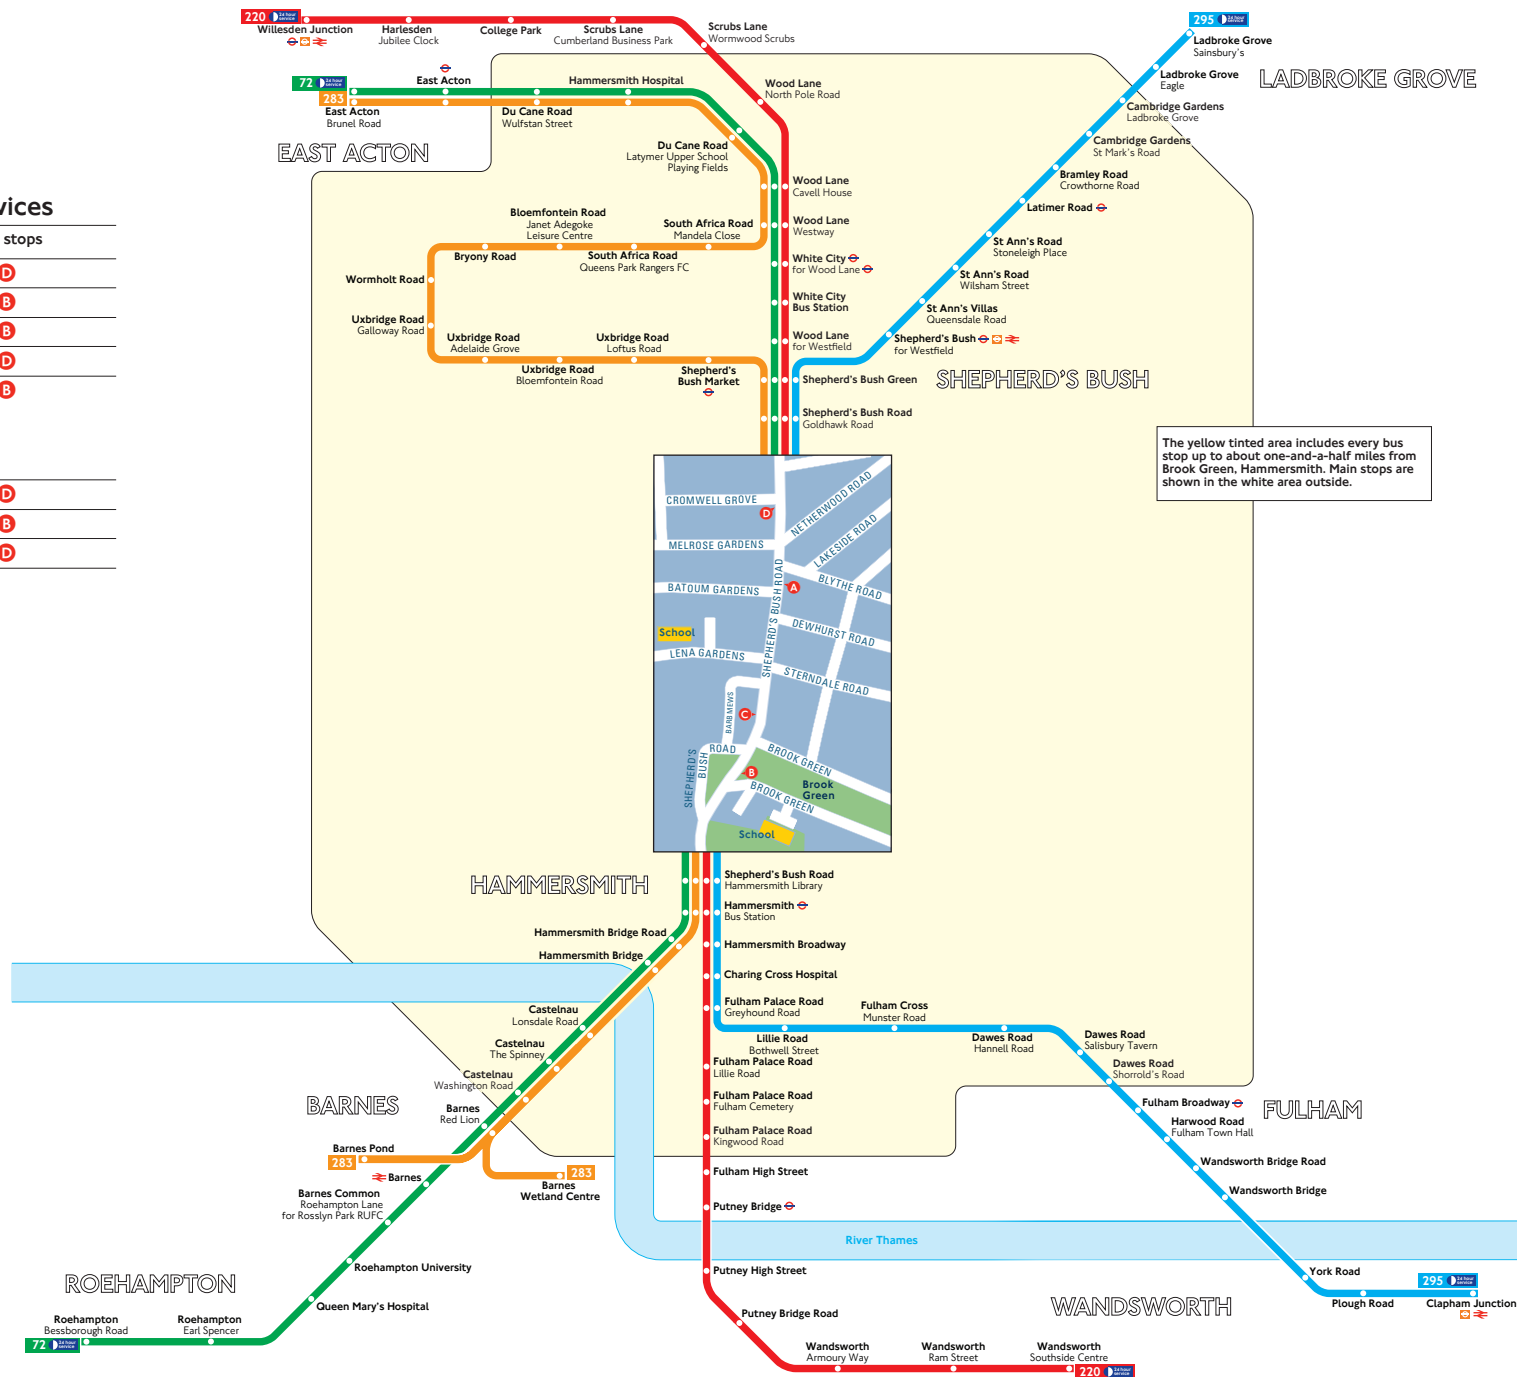

Buses from Brook Green, Hammersmith

Route finder

Day buses including 24-hour services

Bus route	Towards	Bus stops
72	East Acton	C D
	Roehampton	A B
220	Wandsworth	A B
	Willesden Junction	C D
283	Barnes	A B
	Wetlands Centre + (daytimes only when centre is open) or Barnes Pond at other times	
	East Acton	C D
295	Clapham Junction	A B
	Ladbroke Grove	C D

+ Mondays to Saturdays except evenings

Early mornings and evenings only

The yellow tinted area includes every bus stop up to about one-and-a-half miles from Brook Green, Hammersmith. Main stops are shown in the white area outside.