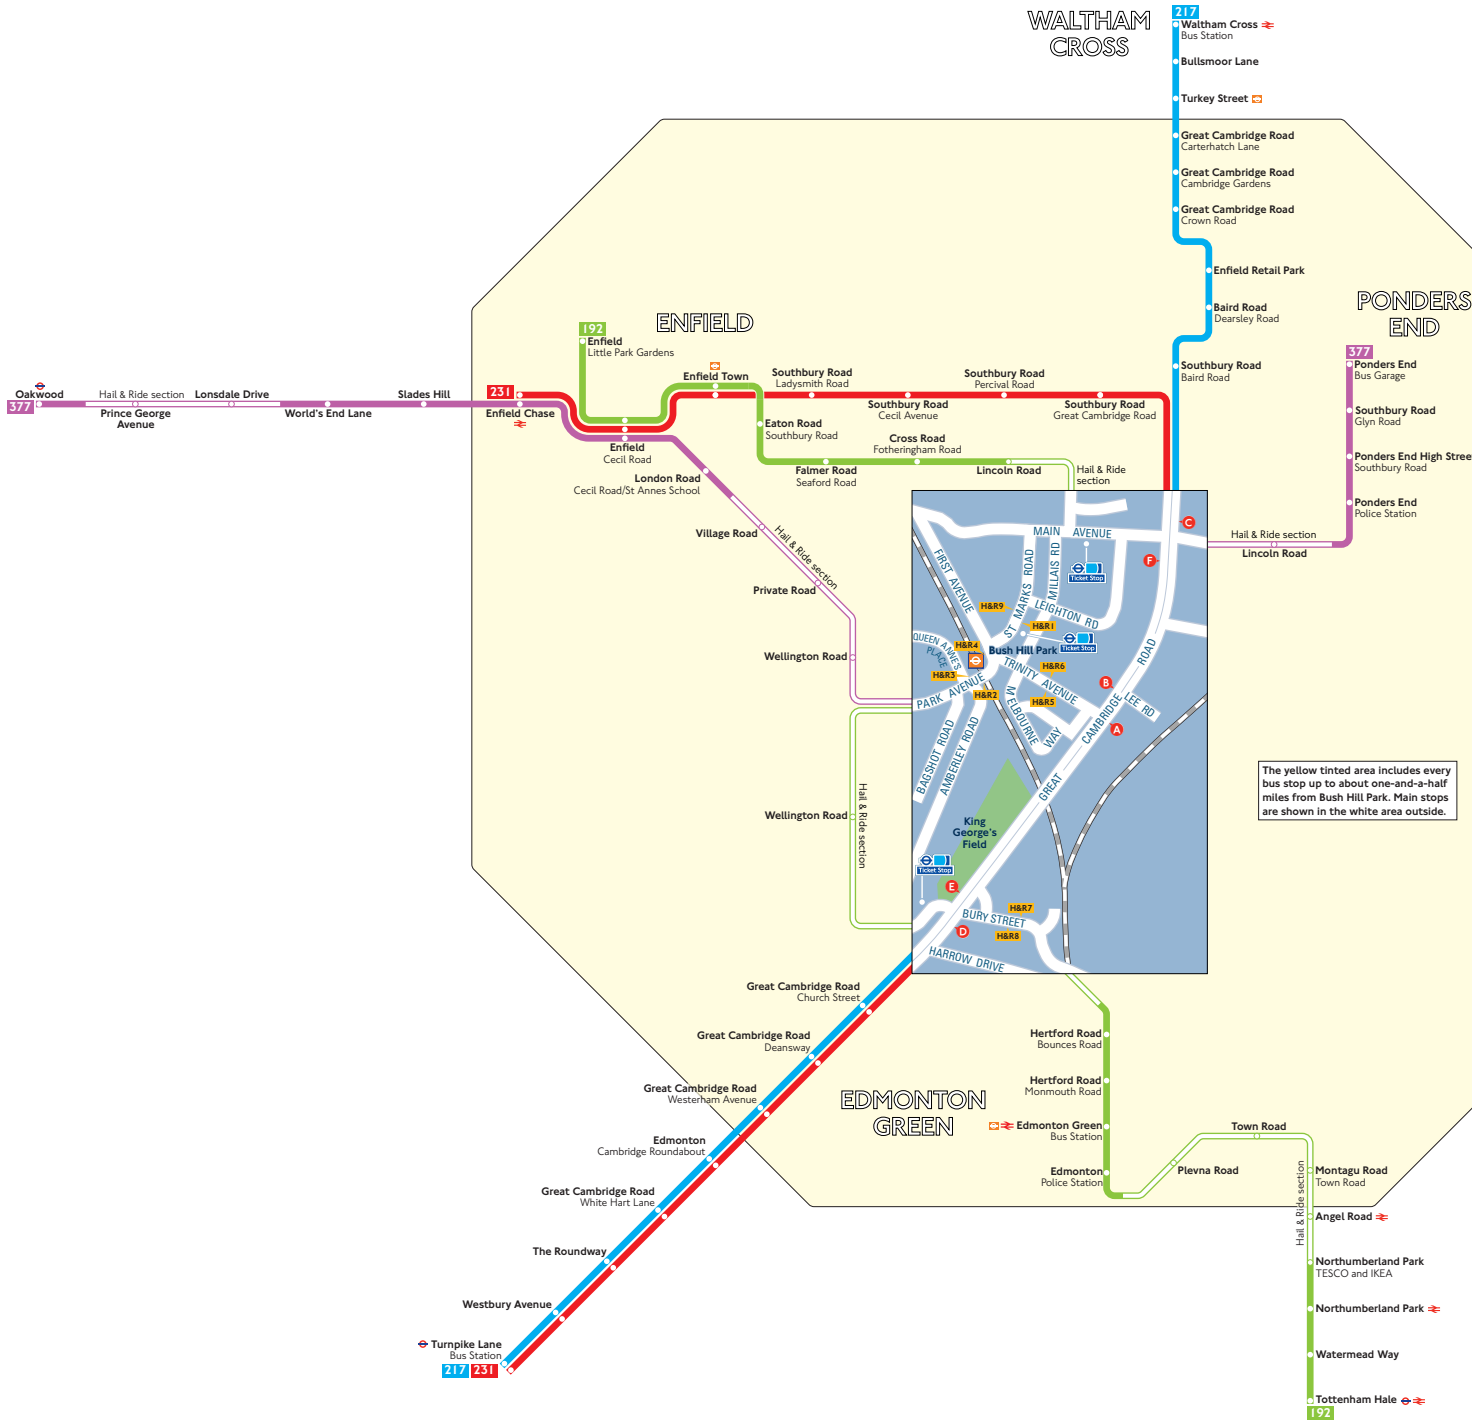

Buses from Bush Hill Park

Where to buy your tickets

Top up your Oyster pay as you go credit or buy Travelcards and bus & tram passes at around 4,000 shops across London.

Key

- Connections with London Underground
- Connections with London Overground
- Connections with National Rail

Routes 192 and 377 operate as Hail & Ride on the sections of roads marked **H&R1**, **H&R2**, **H&R3**, **H&R4**, **H&R5**, **H&R6**, **H&R7**, **H&R8** and **H&R9** on the map. Buses stop at any safe point along the road. There are no bus stops at these locations, but please indicate clearly to the driver when you wish to board or alight.

Route finder

Bus route	Towards	Bus stops
192	Enfield	H&R3 H&R4 H&R8 H&R9
	Tottenham Hale	H&R1 H&R2 H&R7
217	Turnpike Lane	A C D
	Waltham Cross	B E F
231	Enfield	B E F
	Turnpike Lane	A C D
377	Oakwood	H&R2 H&R5
	Ponders End	B H&R3 H&R4 H&R6