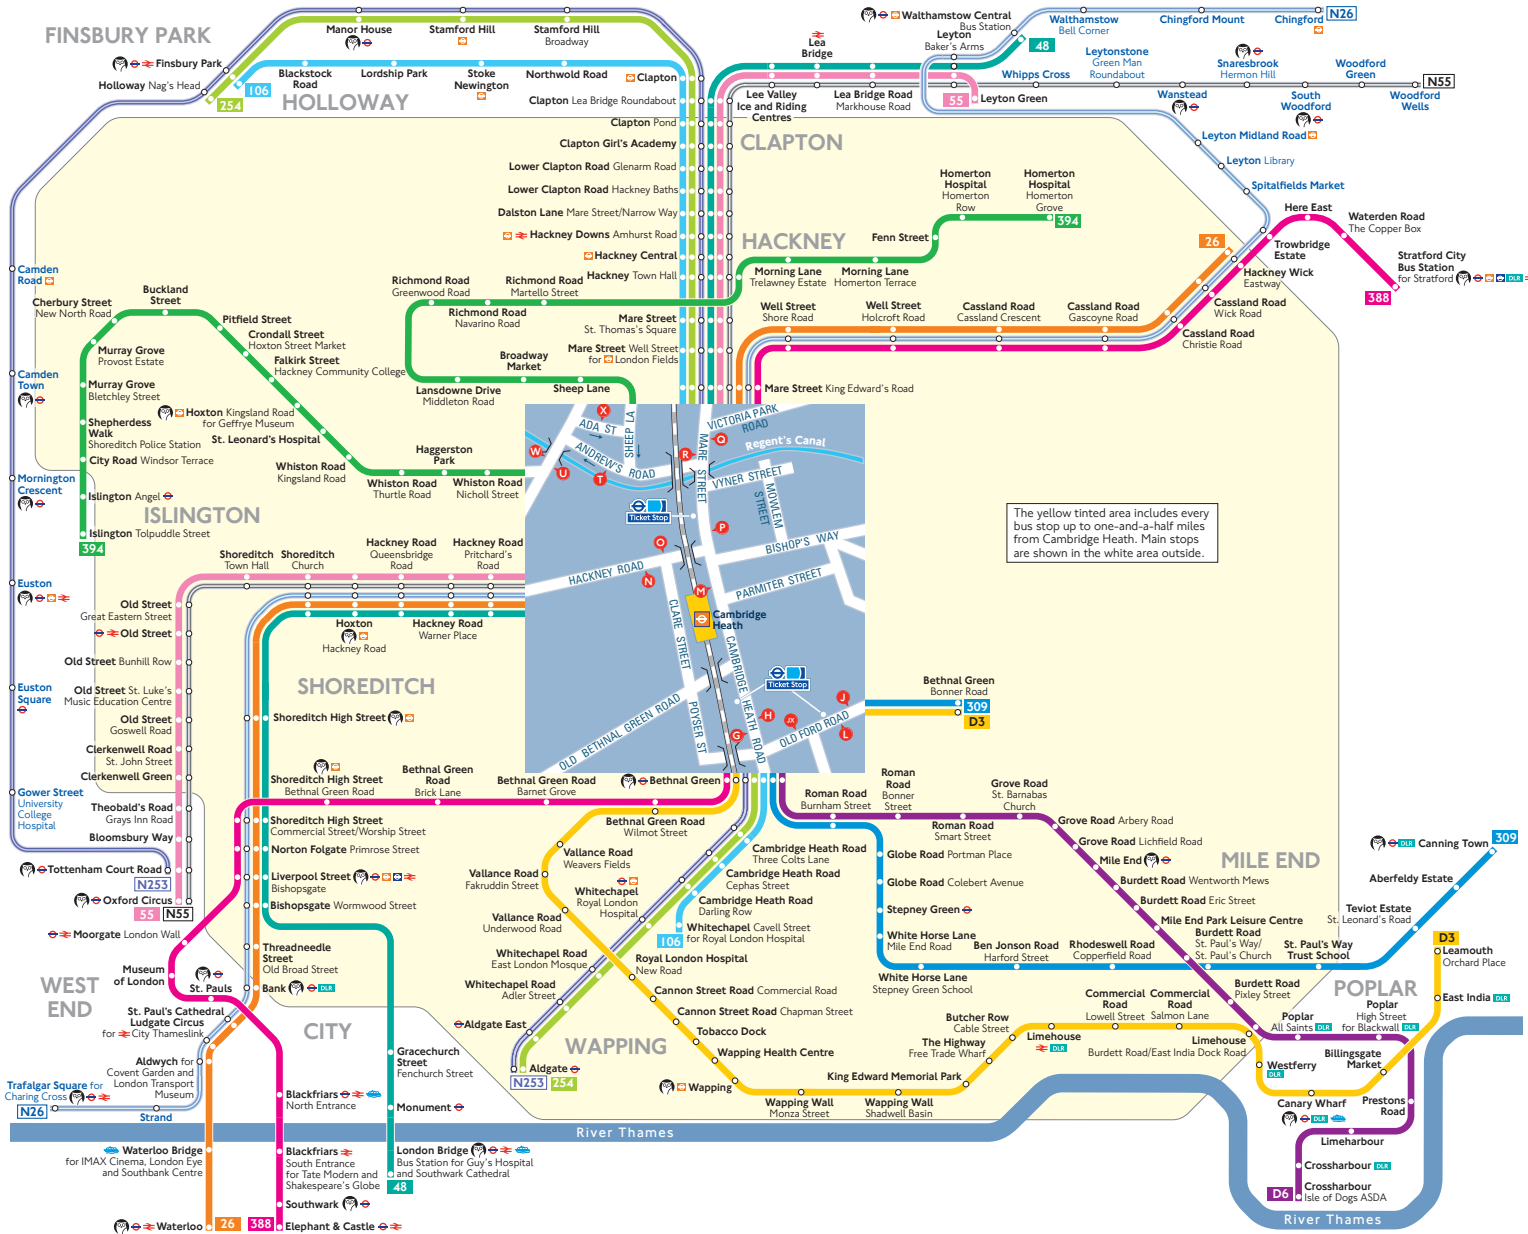

Buses from Cambridge Heath

Route finder

Bus route	Towards	Bus stops
26	Hackney Wick	O R
	Waterloo	N G
48	London Bridge	N O
	Walthamstow Central	O R
55	Leyton Green	O R
	Oxford Circus	N O
106	Finsbury Park	G M R
	Whitechapel	H P O
254	Aldgate	H P O
	Holloway	G M R
309	Bethnal Green Bonner Road	J R
	Canning Town	L
388	Elephant & Castle	H P O
	Stratford City Bus Station	G M R
394	Homerton Hospital	W X
	Islington	T U
D3	Bethnal Green Bonner Road	J R
	Leamouth	L
D6	Crossharbour	H P O

Night buses

Bus route	Towards	Bus stops
N26	Chingford	O R
	Trafalgar Square	N O
N55	Oxford Circus	N O
	Woodford Wells	O R
N253	Aldgate	H P O
	Tottenham Court Road	G M R

Key

- 309 Day buses in black
- N26 Night buses in blue
- Connections with London Underground
- Connections with London Overground
- Connections with TfL Rail
- Connections with National Rail
- Connections with DLR
- Connections with river boats
- Tube/London Underground station with
- 24-hour service Friday and Saturday nights

Ways to pay

- Use your contactless debit or credit card. It's the same fare as Oyster and there is no need to top up.
- Top up your Oyster pay as you go credit or buy Travelcards and bus & tram passes at around 4,000 shops across London.
- Sign up for an online account to top up online and see your travel history and spending.