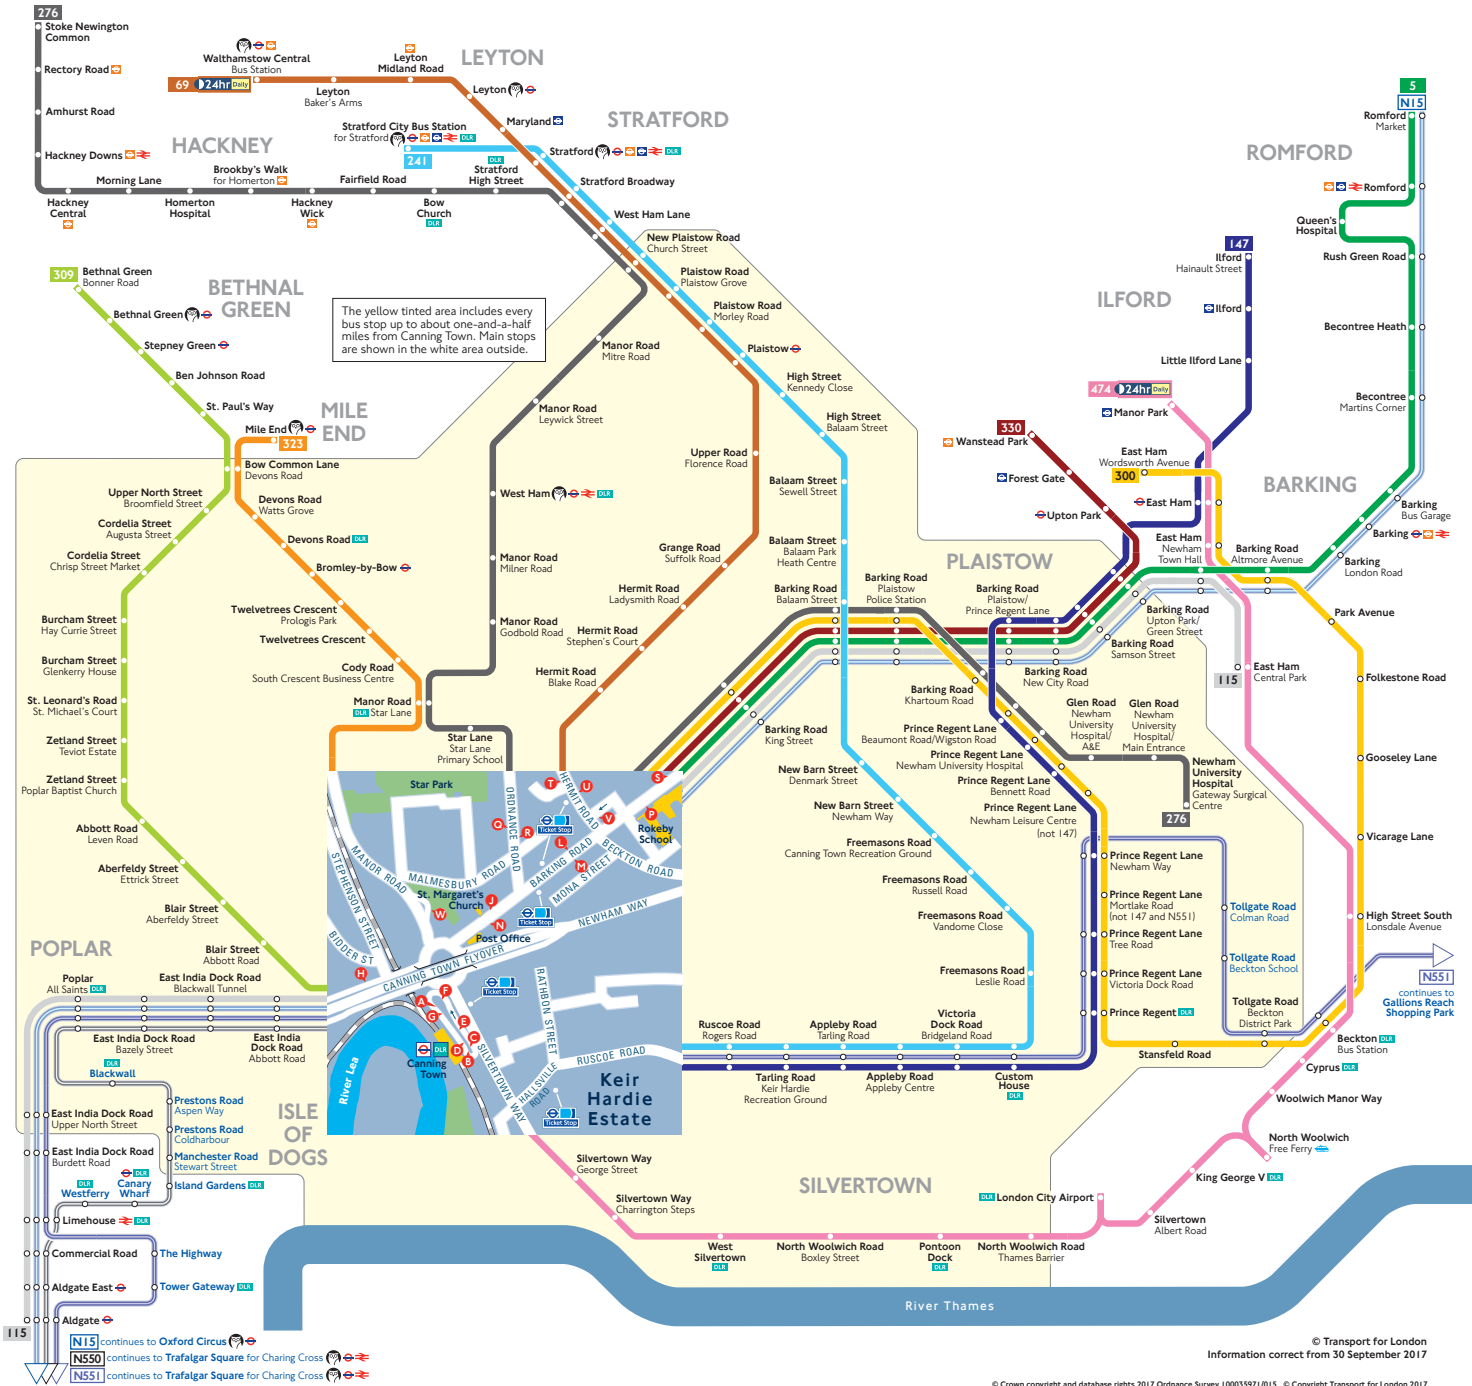

Buses from Canning Town

Route finder

Bus route	Towards	Bus stops
5	Romford	F I L S
69	Walthamstow	F I L T
115	Aldgate	G M N P
	East Ham	F H I L S
147	Ilford	B
241	Stratford	B M N V
276	Newham University Hospital	L R S
	Stoke Newington	M P O
300	East Ham	F I L S
309	Bethnal Green	C
323	Mile End	E
330	Wanstead Park	F I L S
474	Manor Park	D M N V

Night buses

Bus route	Towards	Bus stops
N15	Oxford Circus	G M N P
	Romford	F H I L S
N550	Trafalgar Square	C
N551	Gallions Reach	B H
	Trafalgar Square	C

Key

- 5 Day buses in black
- N15 Night buses in blue
- Connections with London Underground
- Connections with London Overground
- Connections with TFL Rail
- Connections with National Rail
- Connections with DLR
- Connections with river boats
- Tube station with 24-hour service Friday and Saturday nights

Ways to pay

- Use your contactless debit or credit card. It's the same fare as Oyster and there is no need to top up.
- Top up your Oyster pay as you go credit or buy Travelcards and bus & tram passes at around 4,000 shops across London.

© Transport for London
Information correct from 30 September 2017

TF13561.0.09.17 (P)