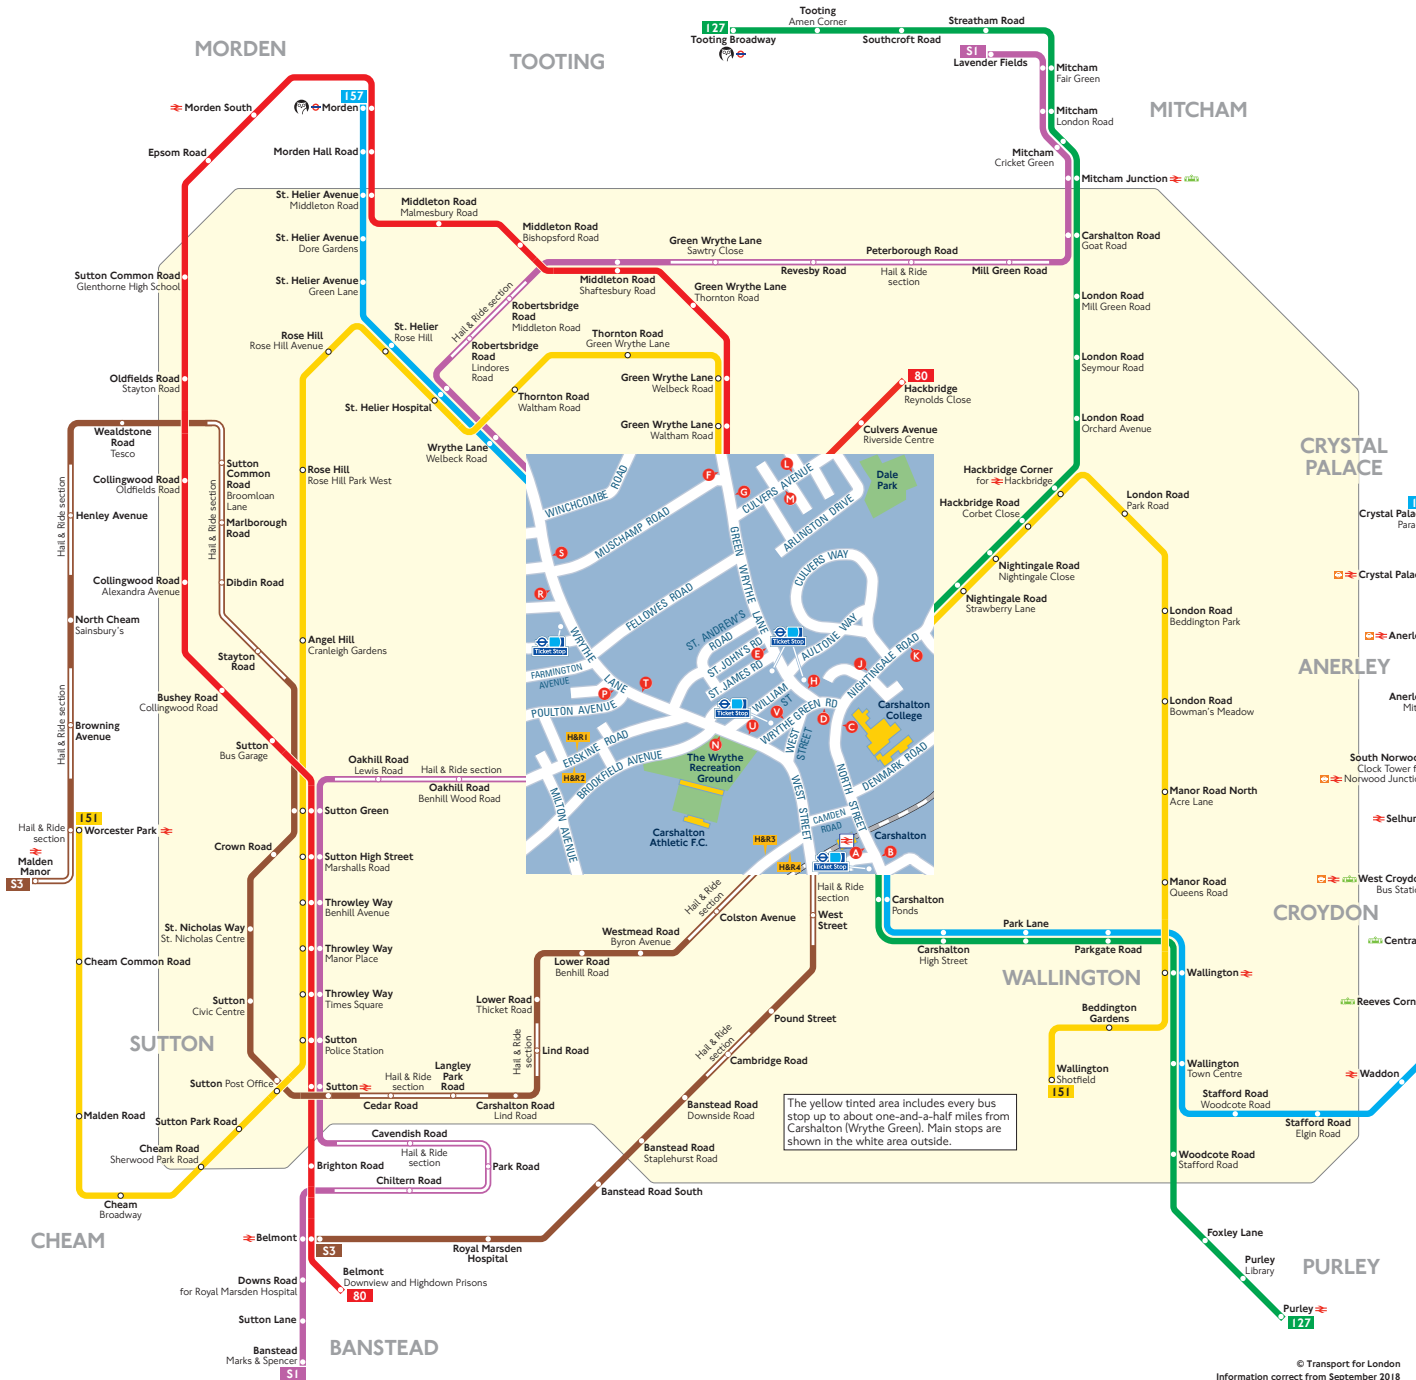

Buses from Carshalton (Wrythe Green)

Route finder

Bus route	Towards	Bus stops
80	Belmont	F M
	Hackbridge	G L
127	Purley	B C K
	Tooting Broadway	A J
151	Wallington	G H J
	Worcester Park	D E F K
157	Crystal Palace	B C S T U V
	Morden	A D N P R
S1	Banstead	S T H&R2
	Lavender Fields	P R H&R1
S3	Belmont	H&R3
	Malden Manor	H&R4

Key

1. Connections with London Underground
   - Connections with National Rail
   - Connections with London Trams
   - Tube station with 24-hour service Friday and Saturday nights
   - Monday to Saturdays except late evenings
   - Hail & Ride
2. Routes S1 and S3 operate as Hail & Ride on the sections of roads marked H&R1, H&R2, H&R3 and H&R4 on the map. Buses stop at any safe point along the road. There are no bus stops at these locations, but please indicate clearly to the driver when you wish to board or alight.

Ways to pay

- Use your contactless debit or credit card. It's the same fare as Oyster and there is no need to top up.
- Top up your Oyster pay as you go credit or buy Travelcards and bus & tram passes at around 4,000 shops across London.
- Sign up for an online account to top up online and see your travel history and spending.