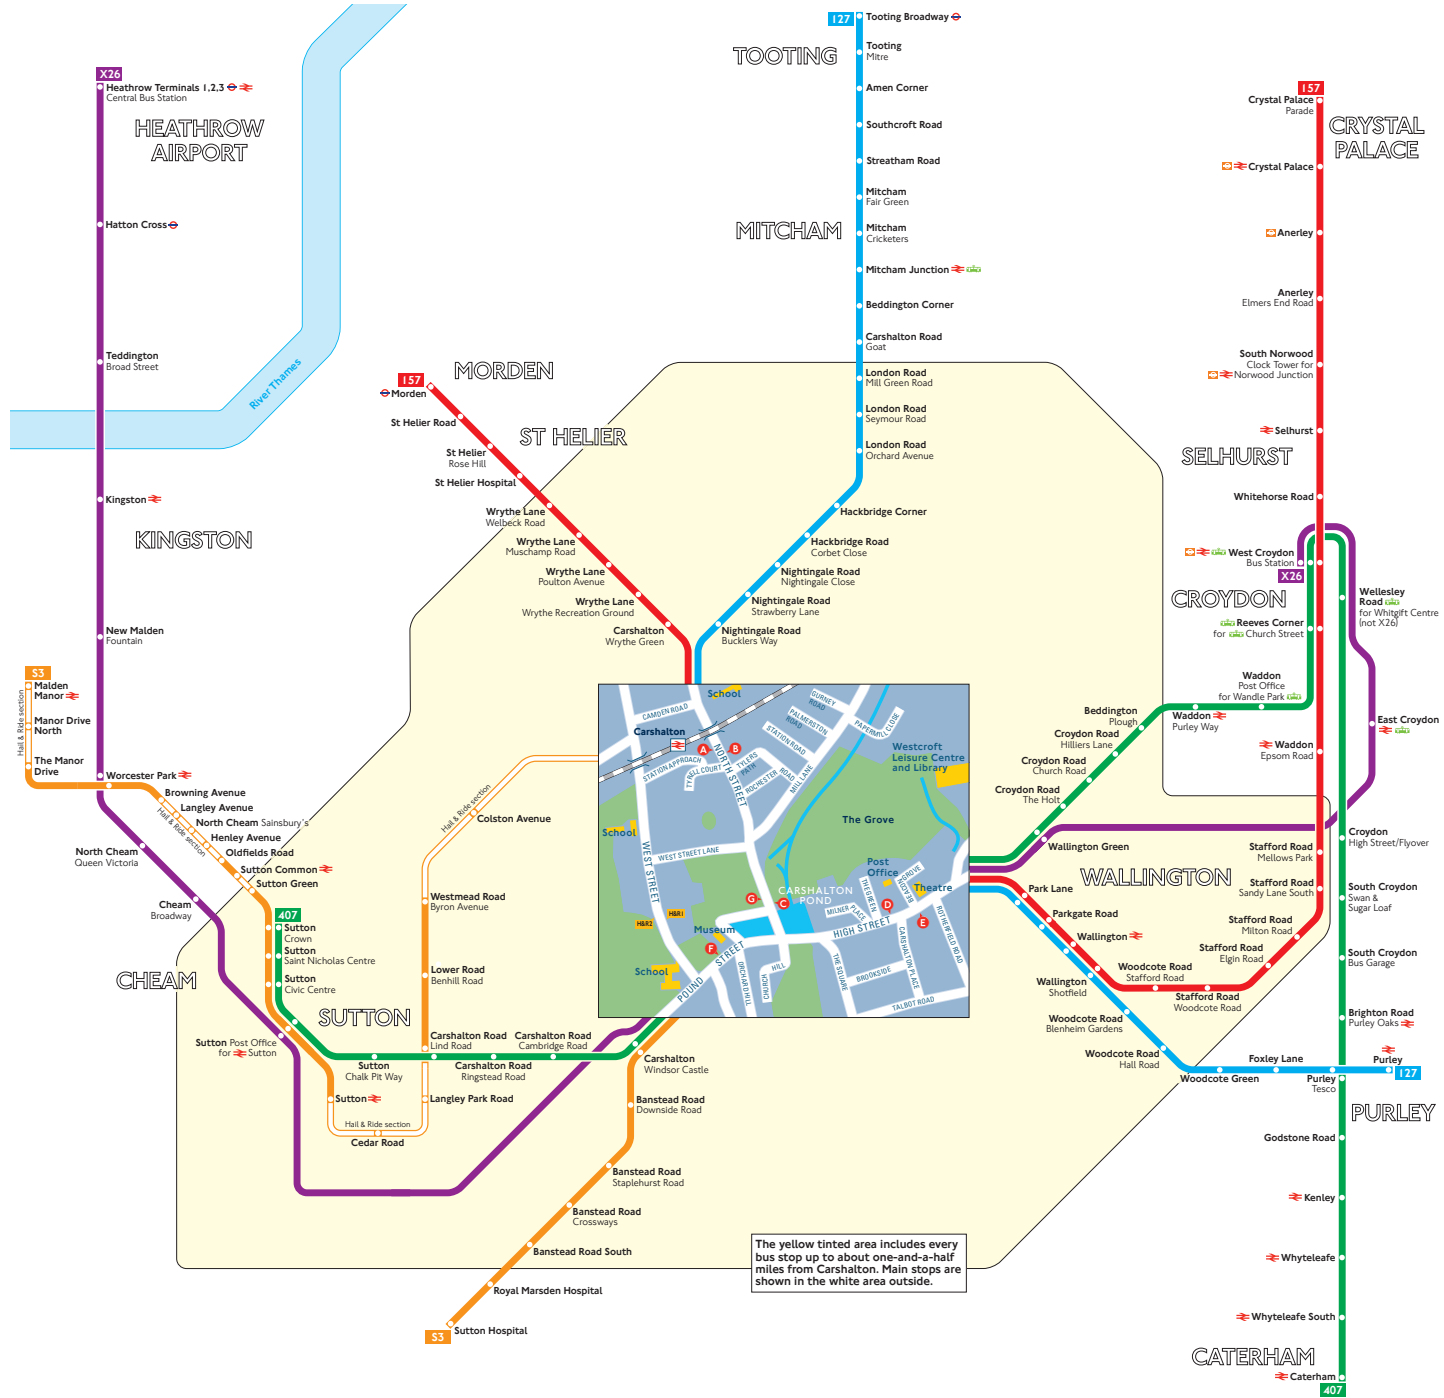

Buses from Carshalton

Route finder

Day buses

Bus route	Towards	Bus stops
127	Purley	B C D
	Tooting Broadway	A E G
157	Crystal Palace	B C D
	Morden	A E G
407	Caterham	D F
	Sutton	E
S3	Malden Manor +	H&R2
	Sutton +	H&R1
X26	Heathrow Airport ♦	E
	Sutton ♦	D

Other buses

Bus route	Towards	Bus stops
627	Woodcote Green	D F
	Worcester Park	E

- **+** Mondays to Saturdays except evenings
- **♦** Limited Stop
- **Hail & Ride** Route S3 operates as Hail and Ride on the sections of roads marked **H&R1** and **H&R2** on the map. Buses stop at any safe point along the road. There are no bus stops at these locations, but please indicate clearly to the driver when you wish to board or alight.