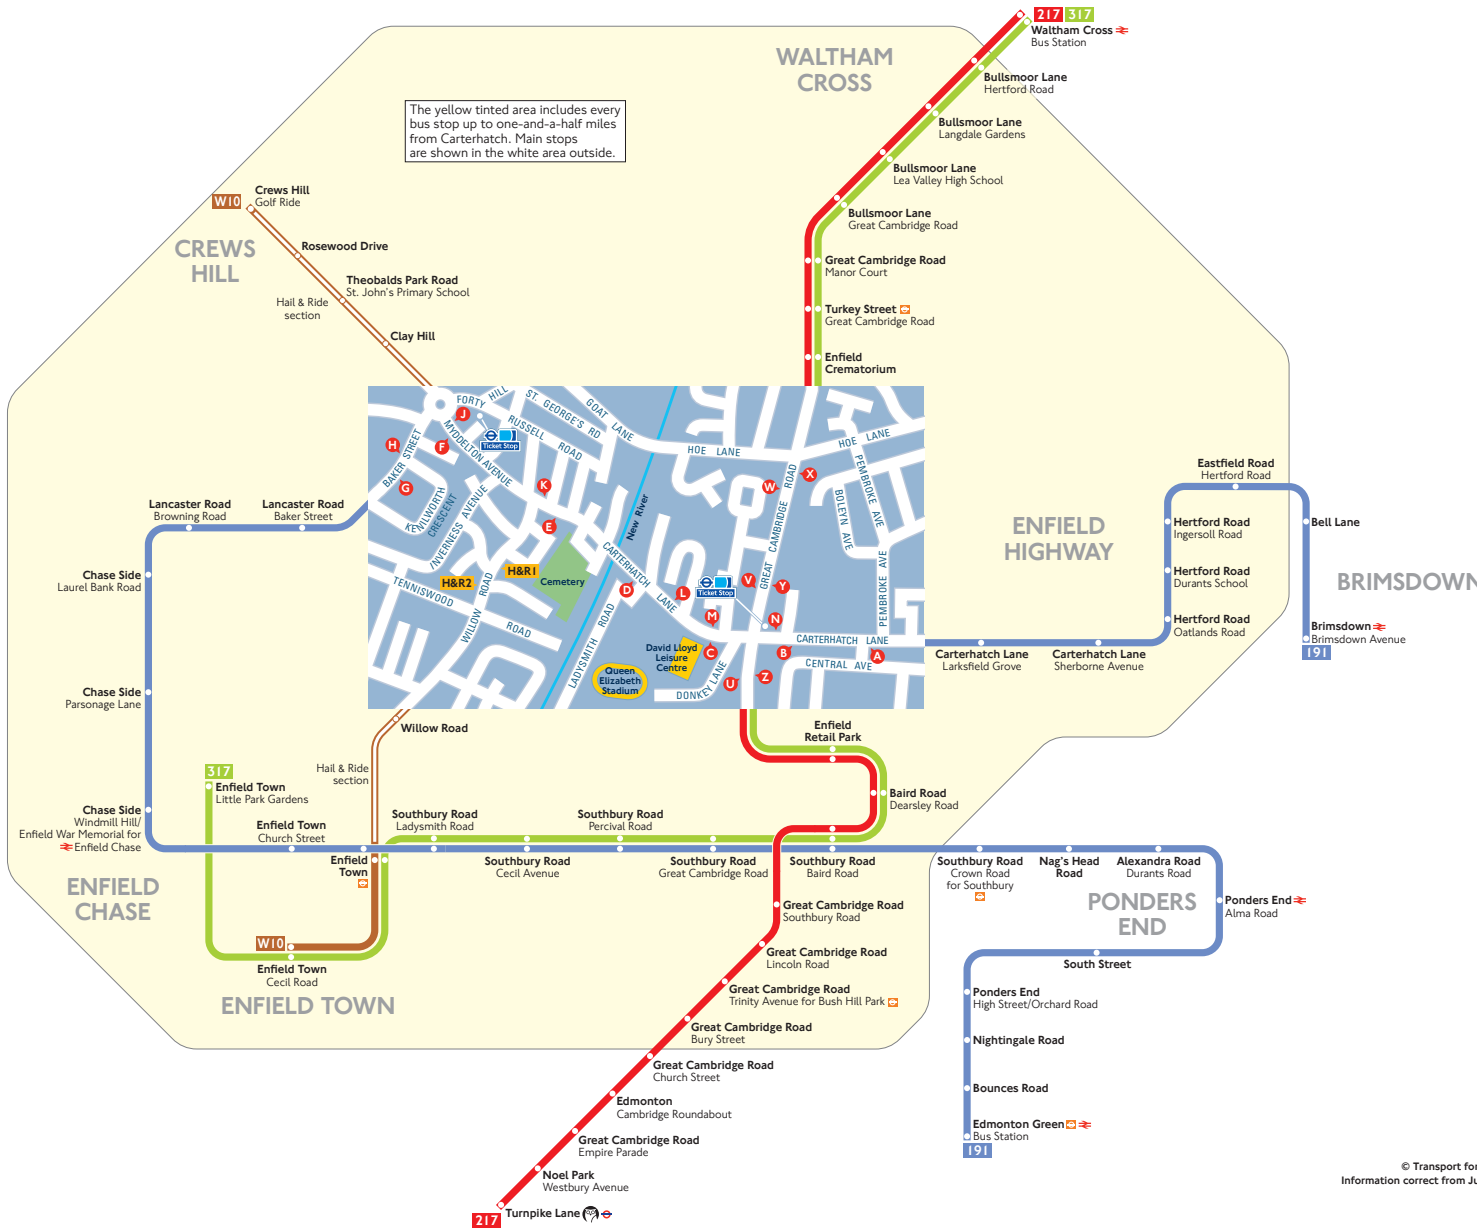

Buses from Carterhatch

Route finder

Bus route	Towards	Bus stops
191	Brimsdown	H J K L M N
	Edmonton Green	A B C D E F G
217	Turnpike Lane	X Y Z
	Waltham Cross	U V W
317	Enfield Town	X Y Z
	Waltham Cross	U V W
W10	Crews Hill	F H&R2
	Enfield Town	D E J K L H&R1

Other buses

Bus route	Towards	Bus stops
617 Sch	Turkey Street	U V W
	Turnpike Lane	X Y Z
629 Sch	Bowes Park	X Y Z
	Turkey Street	U V W

Key

- Connections with London Underground
- Connections with London Overground
- Connections with National Rail
- Tube station with 24-hour service Friday and Saturday nights
- Monday to Saturday daytimes off-peak
- **Sch** School journeys
- **Hail & Ride** Route W10 operates as Hail & Ride on the sections of roads marked **H&R1** and **H&R2** on the map. Buses stop at any safe point along the road. There are no bus stops at these locations, but please indicate clearly to the driver when you wish to board or alight.

Ways to pay

- Use your contactless debit or credit card. It's the same fare as Oyster and there is no need to top up.
- Top up your Oyster pay as you go credit or buy Travelcards and bus & tram passes at around 4,000 shops across London.
- Sign up for an online account to top up online and see your travel history and spending.