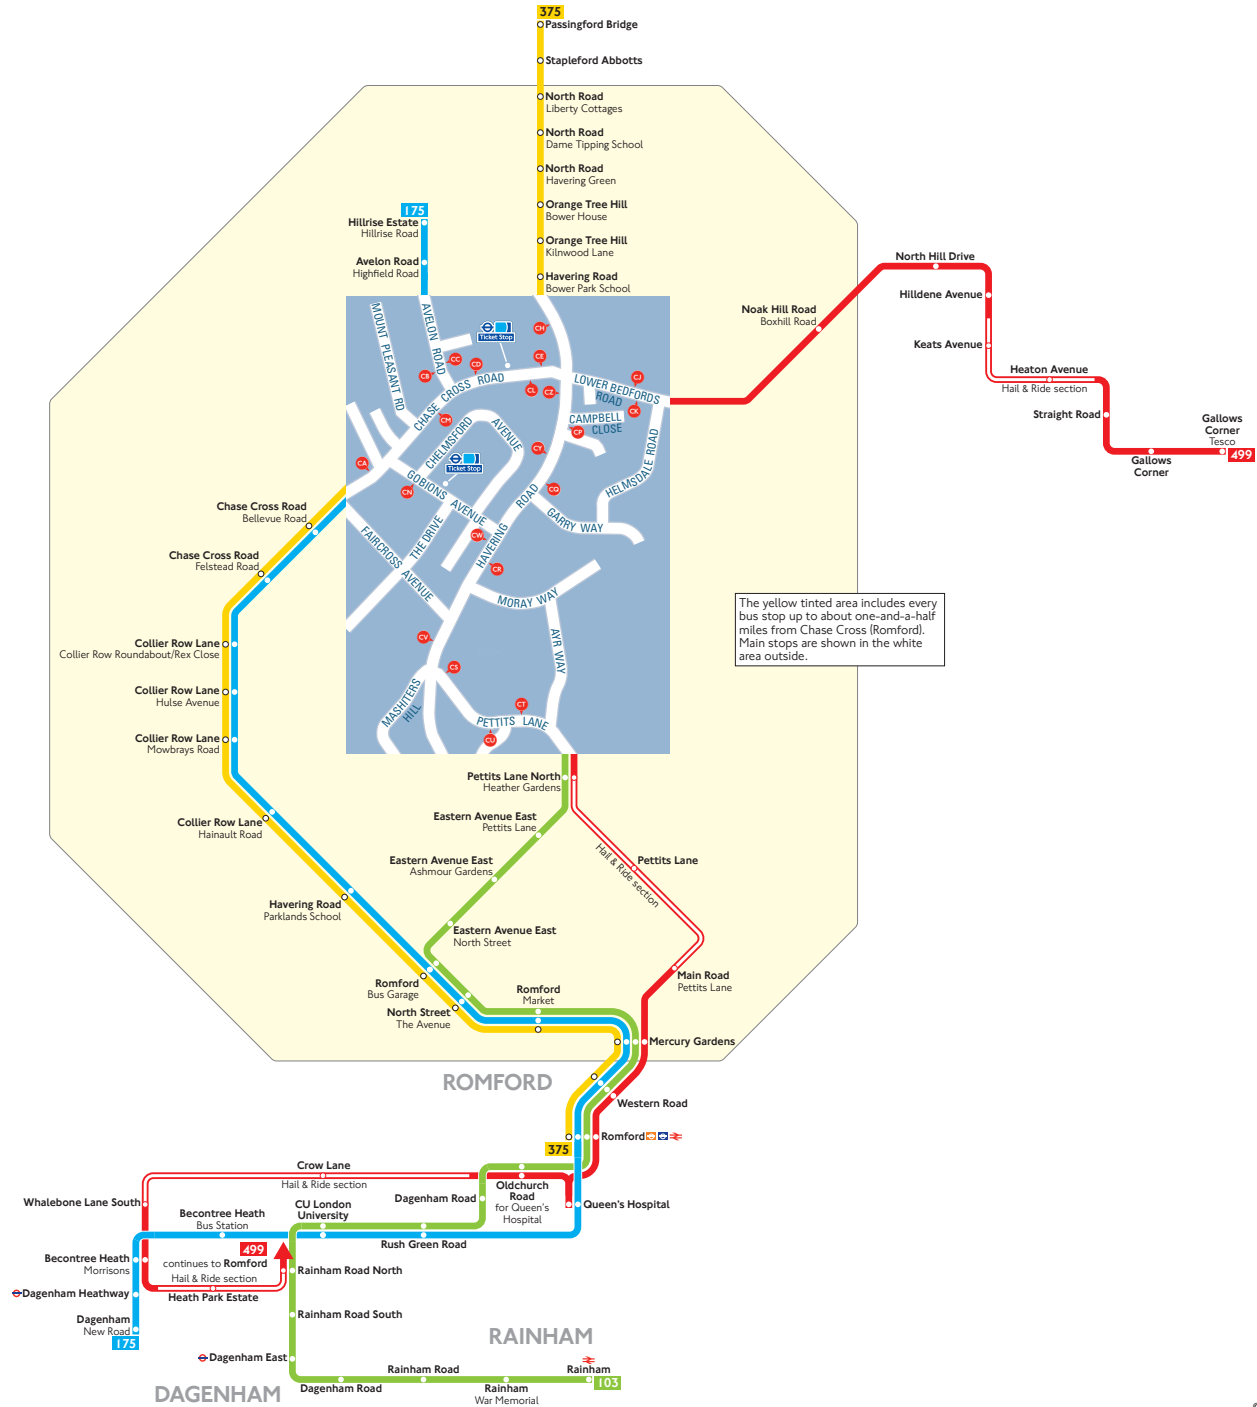

# Buses from Chase Cross (Romford)

## Route finder

Bus route	Towards	Bus stops
103	Rainham	CE CP CC CR CS CT
175	Dagenham	CC CH
	Hillrise Estate	CA CB
375	Passingford Bridge +	CA CD CE
	Romford +	CL CH
499	Heath Park Estate	CK CP CC CR CS CT
	Gallows Corner	CL CH CN CW CX

## Other buses

Bus route	Towards	Bus stops
651 Sch	Romford	CE CH CC

## Key

- Connections with London Underground
- Connections with London Overground
- Connections with TfL Rail
- Connections with National Rail
- Mondays to Saturdays except evenings
- School journeys