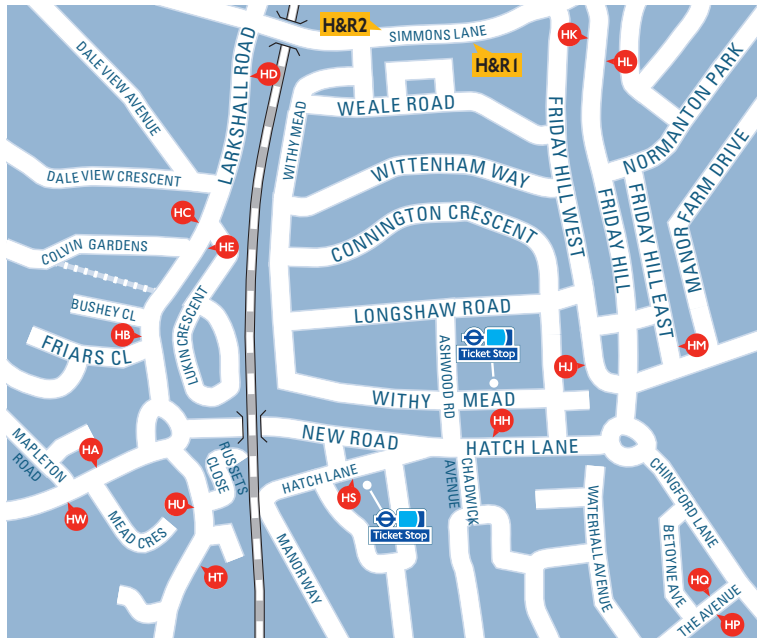

Destination finder

Destination	Bus routes	Bus stops
A		
Angel Road	444	HS HS HW
B		
Barkside High Street and Tesco	275	HS
Borders Lane	397	H&R2
Buckhurst Hill	397	H&R2
C		
Chigwell Road Snakes Lane East	275	HS
Chingford	212	HS HS HW
	397	H&R2
	444	HS HS HW
Chingford Avenue	397	H&R1
Chingford Lane Mill Lane	275	HS
Chingford Mount	557	HS HS HW
	397	H&R1
	444	HS HS HW
	W16	HS HS HW
	557	HS HS HW
Chingford Mount Road	397	H&R1
Chingford Road	557	HS HS HW
	397	H&R1
Cork Tree Retail Park	444	HS HS HW
Crooket Billet	397	H&R1
Crooket Billet Sainsbury's		
Crooket Billet Roundabout	557	HS HS HW
D		
Debden Burton Road	397	H&R2
Debden The Broadway	397	H&R2
E		
Endlebury Road	397	H&R1
F		
Fairlop Road	W16	HS HS HW
Forest Road Wood Street Library	275	HS
Forest Side	397	H&R2
Fulbourne Road	212	HS HS HW
	W16	HS HS HW
	275	HS
Fullwell Cross for Leisure Centre		
G		
Great Cambridge Road	444	HS HS HW
White Hart Lane		
H		
Hainault Road	W16	HS HS HW
Hale End Road	275	HS
Hall Lane	444	HS HS HW
Highams Park	212	HS HS HW
	275	HS
	W16	HS HS HW
High Road Leyton	W16	HS HS HW
Hoe Street	557	HS HS HW
K		
Kings Road Chingford Green	212	HS HS HW
	397	H&R2
	444	HS HS HW

Ways to pay

	Use your contactless debit or credit card. It's the same fare as Oyster and there is no need to top up.
	Top up your Oyster pay as you go credit or buy Travelcards and bus & tram passes at around 4,000 shops across London.
	Sign up for an online account to top up online and see your travel history and spending.

Destination	Bus routes	Bus stops
L		
Lea Bridge Road	557	HS HS HW
	W16	HS HS HW
Leyton Baker's Arms	557	HS HS HW
	W16	HS HS HW
Leyton Midland Road	W16	HS HS HW
Leytonstone	W16	HS HS HW
Loughton and Sainsbury's	397	H&R2
M		
Manor Road Cross Road	275	HS
N		
New Road	557	HS HS HW
	444	HS HS HW
	W16	HS HS HW
North Middlesex Hospital	444	HS HS HW
O		
Old Church Road	397	H&R1
P		
Prospect Hill	212	HS HS HW
S		
St. James Street	212	HS HS HW
	275	HS
Selborne Road for Asda, Sainsbury's and The Mall	212	HS HS HW
	275	HS
T		
The Roundway	444	HS HS HW
Tomswood Hill for Claybury Park	275	HS
Tomswood Road	275	HS
Traps Hill	397	H&R2
Turnpike Lane	444	HS HS HW
U		
Upper Edmonton Angel Corner for Silver Street	444	HS HS HW
W		
Walthamstow Bell Corner and Market	275	HS
	557	HS HS HW
Walthamstow Central Bus Station	212	HS HS HW
	275	HS
	557	HS HS HW
Westbury Avenue	444	HS HS HW
Whipps Cross Hospital	557	HS HS HW
Whipps Cross Roundabout	557	HS HS HW
Whitehall Road	397	H&R2
Wilbury Way	444	HS HS HW
Winchester Road	212	HS HS HW
	W16	HS HS HW
Woodford	275	HS
Woodford Green	275	HS
Woodford Wells	397	H&R2
Wood Street and Market	W16	HS HS HW

Key

	Connections with London Underground
	Connections with London Overground
	Connections with National Rail
	Tube station with 24-hour service Friday and Saturday nights
	Mondays to Saturdays only
	Sundays only