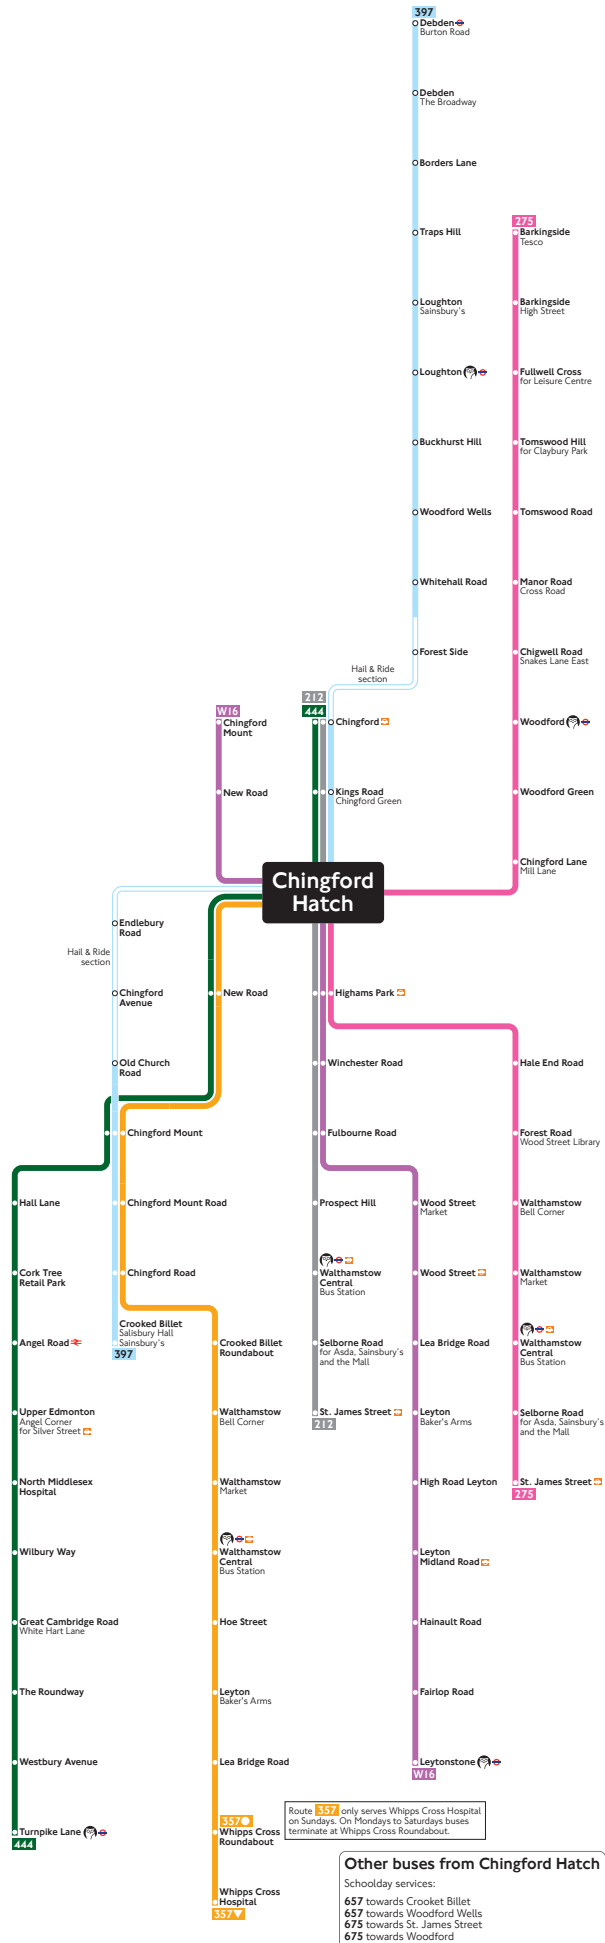

Buses from Chingford Hatch

TFL32867.06.17 (P)

Destination finder

Destination	Bus routes	Bus stops
A		
Angel Road	444	HS HS HW
B		
Barkside High Street and Tesco	275	HS
Borders Lane	397	H&R2
Buckhurst Hill	397	H&R2
C		
Chigwell Road Snakes Lane East	275	HS
Chingford	212	HS HS HW
	397	H&R2
	444	HS HS HW
Chingford Avenue	397	H&R1
Chingford Lane Mill Lane	275	HS
Chingford Mount	557	HS HS HW
	397	H&R1
	444	HS HS HW
	W16	HS HS HW
	557	HS HS HW
Chingford Mount Road	397	H&R1
Chingford Road	557	HS HS HW
	397	H&R1
Cork Tree Retail Park	444	HS HS HW
Crooket Billet	397	H&R1
Crooket Billet Sainsbury's		
Crooket Billet Roundabout	557	HS HS HW
D		
Debden Burton Road	397	H&R2
Debden The Broadway	397	H&R2
E		
Endlebury Road	397	H&R1
F		
Fairlop Road	W16	HS HS HW
Forest Road Wood Street Library	275	HS
Forest Side	397	H&R2
Fulbourne Road	212	HS HS HW
	W16	HS HS HW
	275	HS
Fullwell Cross for Leisure Centre		
G		
Great Cambridge Road	444	HS HS HW
White Hart Lane		
H		
Hainault Road	W16	HS HS HW
Hale End Road	275	HS
Hall Lane	444	HS HS HW
Highams Park	212	HS HS HW
	275	HS
	W16	HS HS HW
High Road Leyton	W16	HS HS HW
Hoe Street	557	HS HS HW
K		
Kings Road Chingford Green	212	HS HS HW
	397	H&R2
	444	HS HS HW

Key

	Connections with London Underground
	Connections with London Overground
	Connections with National Rail
	Tube station with 24-hour service Friday and Saturday nights
	Mondays to Saturdays only
	Sundays only