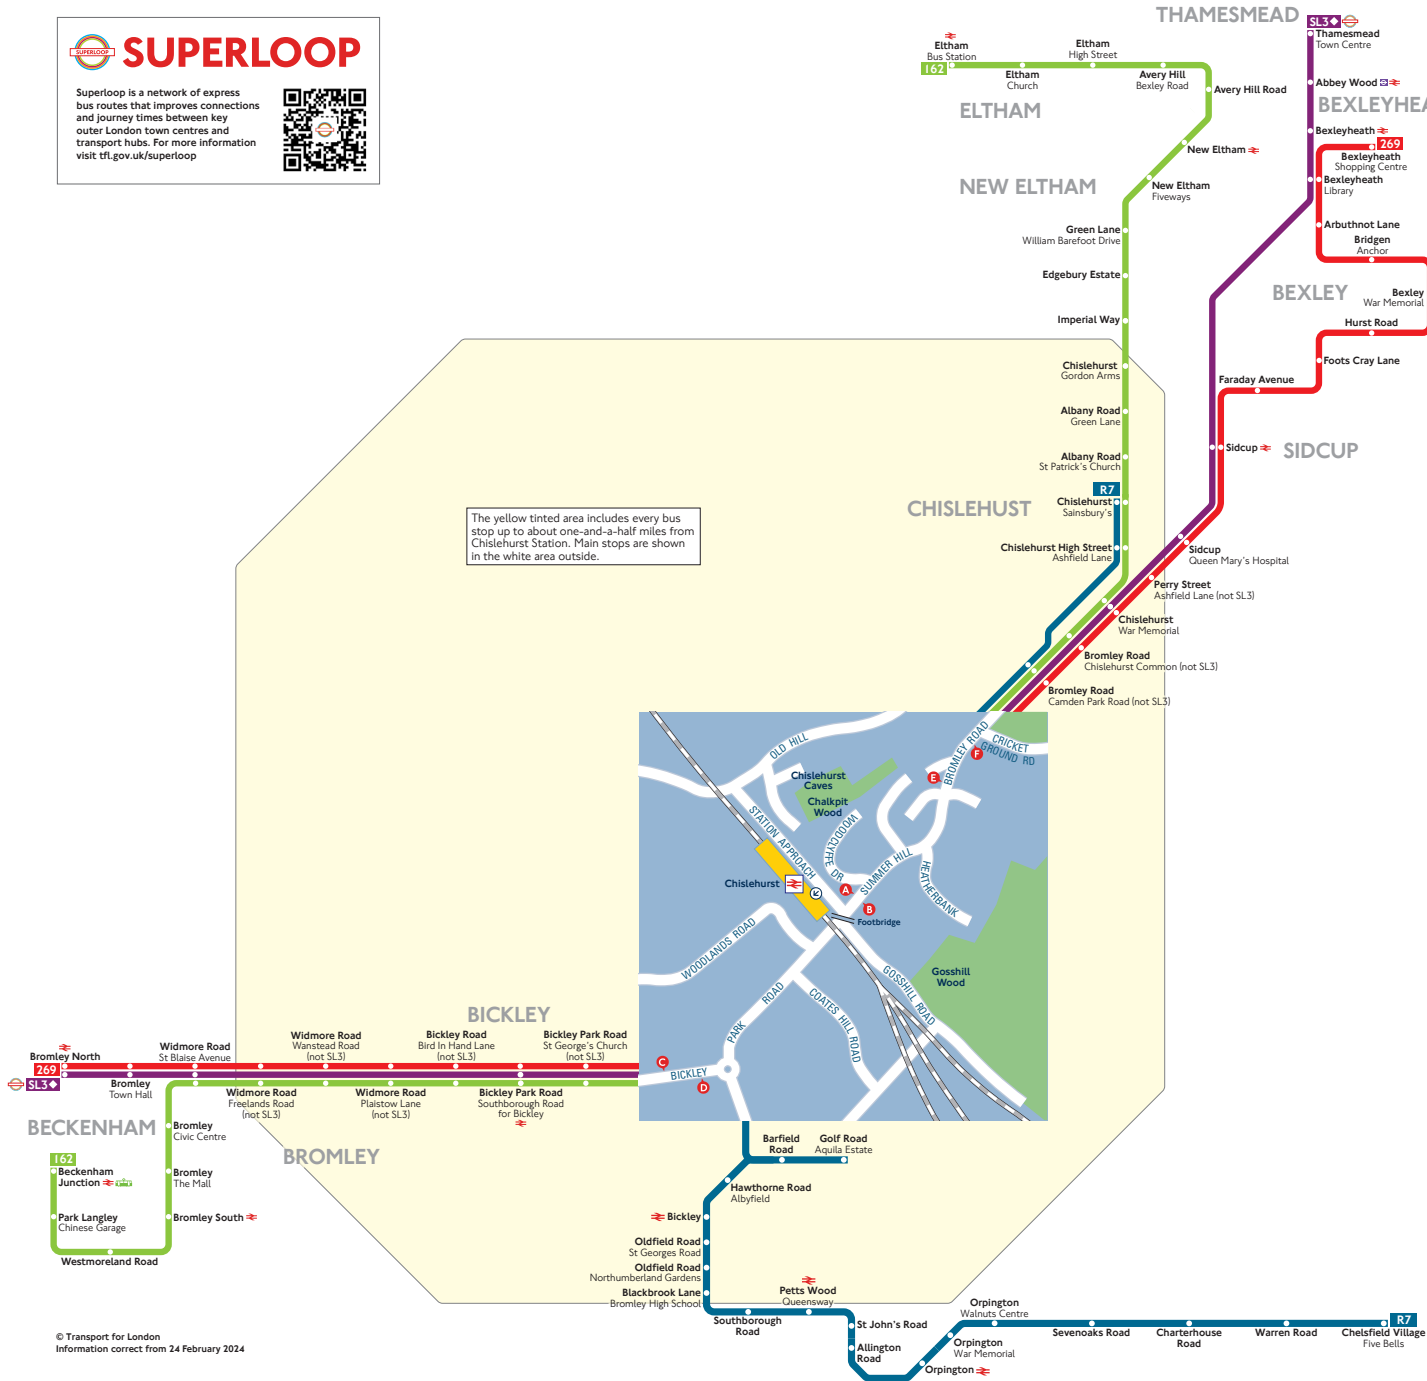

Buses from Chislehurst Station

Superloop is a network of express bus routes that improves connections and journey times between key outer London town centres and transport hubs. For more information visit tfl.gov.uk/superloop

Route finder

Bus route	Towards	Bus stops
162	Beckenham Junction	B D F
	Eltham	A C E
269	Bexleyheath	A C E
	Bromley North	B D F
R7	Chelsfield	B F
	Chislehurst Sainsbury's	A E
SL3	Bromley North	B
	Thamesmead	A

Key

- Superloop express bus route
- Connections with Elizabeth line
- Connections with National Rail
- Connections with London Trams
- Express service

Ways to pay

- Use contactless (card or device). It's the same fare as Oyster pay as you go and you don't need to top up
- Download the free TFL app to top up or buy a ticket anytime, anywhere, or visit tfl.gov.uk/oyster. Alternatively, find your nearest Oyster Ticket Stop at tfl.gov.uk/ticketstopfinder or visit your nearest TFL station
- The Hopper fare offers you unlimited pay as you go Bus and Tram journeys within one hour. Always use the same card or device to touch in
- If you fail to show on demand a ticket, validated smartcard or other travel authority valid for the whole of your journey you may be liable for a penalty fare or prosecuted.