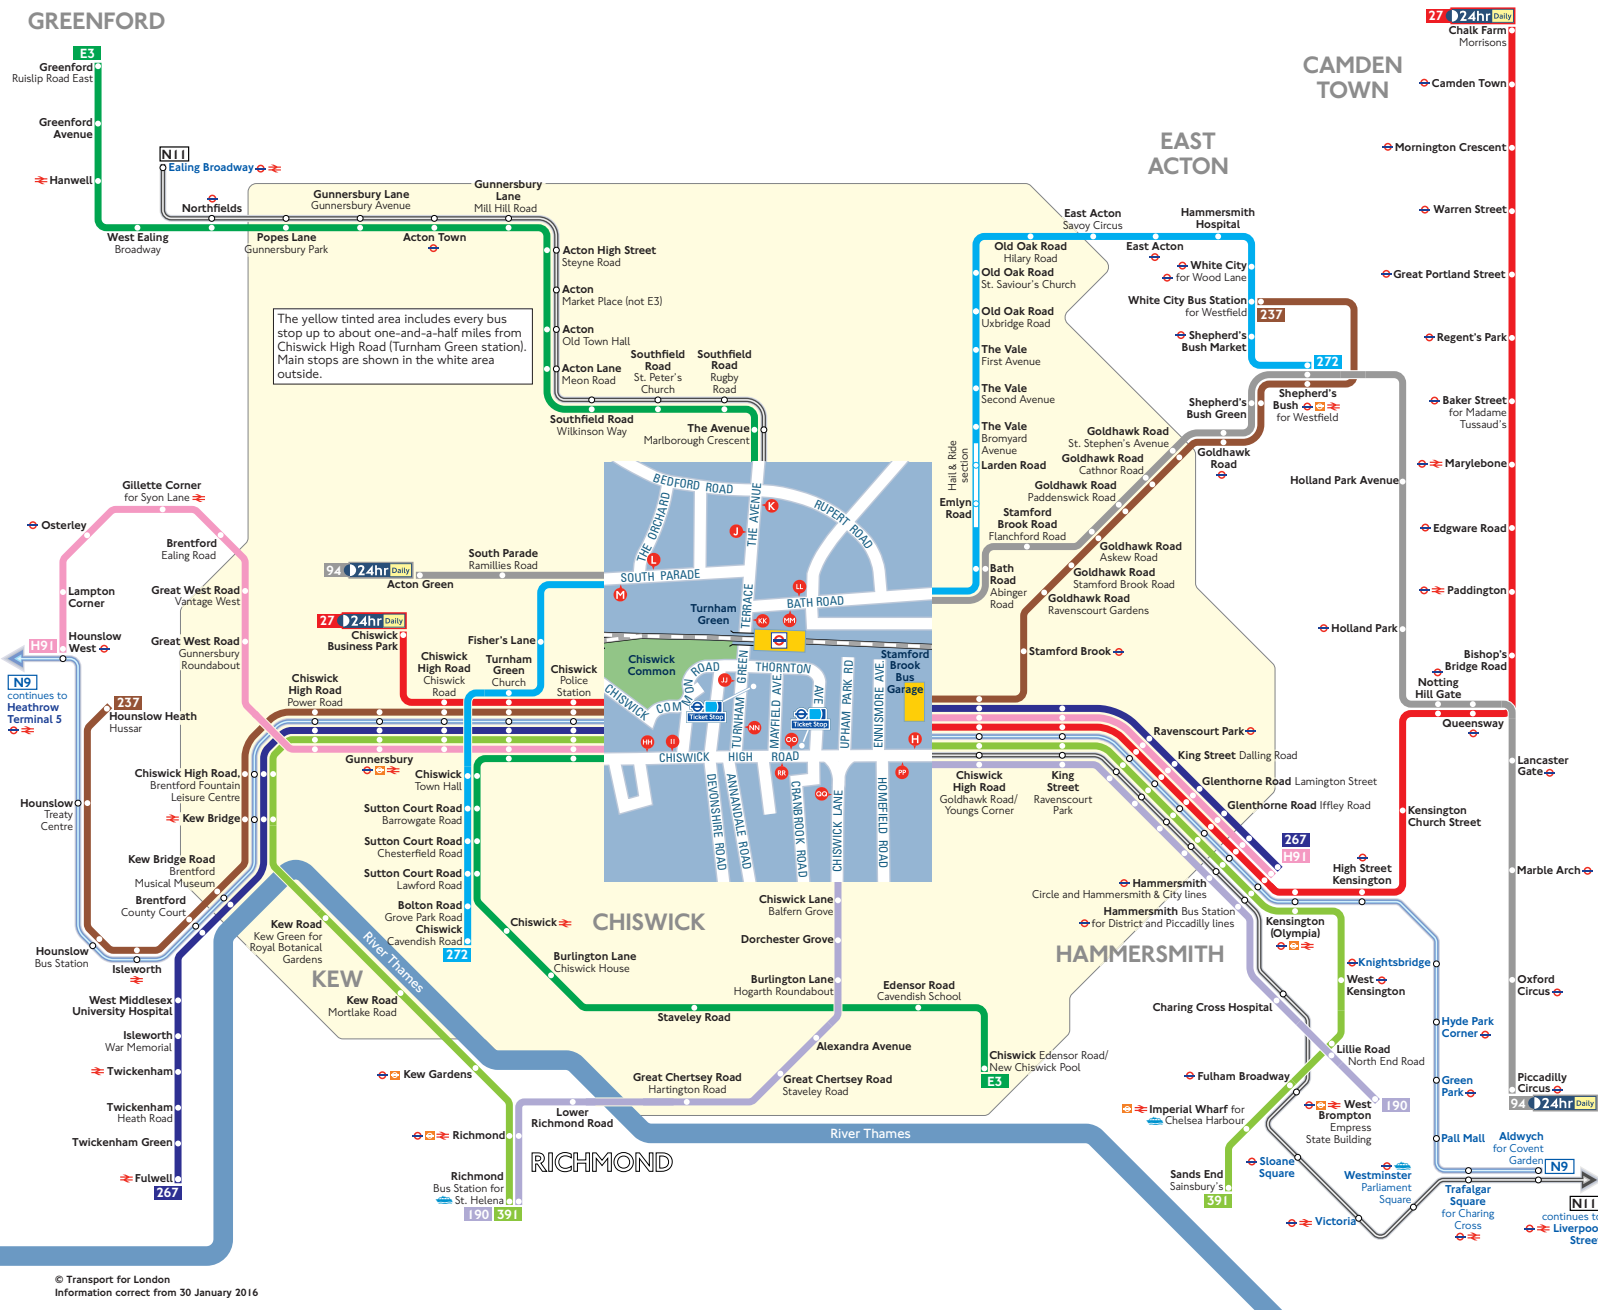

Buses from Chiswick High Road (Turnham Green station)

Route finder

Bus route	Towards	Bus stops
27 24hr Daily	Chalk Farm Chiswick Business Park	H HH GO PP RR
94 24hr Daily	Acton Green Piccadilly Circus	M PP L LL
190	Richmond West Brompton	PP H GO
237	Hounslow Heath White City	PP RR H HH GO
267	Fulwell Hammersmith	PP RR H HH GO
272	Chiswick Shepherd's Bush	M PP L LL
391	Richmond Sands End	PP RR H HH GO
E3	Chiswick Edensor Road Greenford	K KS NB H J JJ
H91	Hammersmith Hounslow West	H HH GO PP RR

Night buses

Bus route	Towards	Bus stops
N9	Aldwych Heathrow Terminal 5	H HH GO PP RR
N11	Ealing Broadway Liverpool Street	J JJ PP RR H K KS NB GO

Key

- 27** Day buses in black
- N9** Night buses in blue
- Connections with London Underground
- Connections with London Overground
- Connections with National Rail
- Connections with Docklands Light Railway
- Connections with river boats

Ways to pay

- Use your contactless debit or credit card. It's the same fare as Oyster and there is no need to top up.
- Top up your Oyster pay as you go credit or buy Travelcards and bus & tram passes at around 4,000 shops across London.
- Sign up for an online account to top up online and see your travel history and spending.