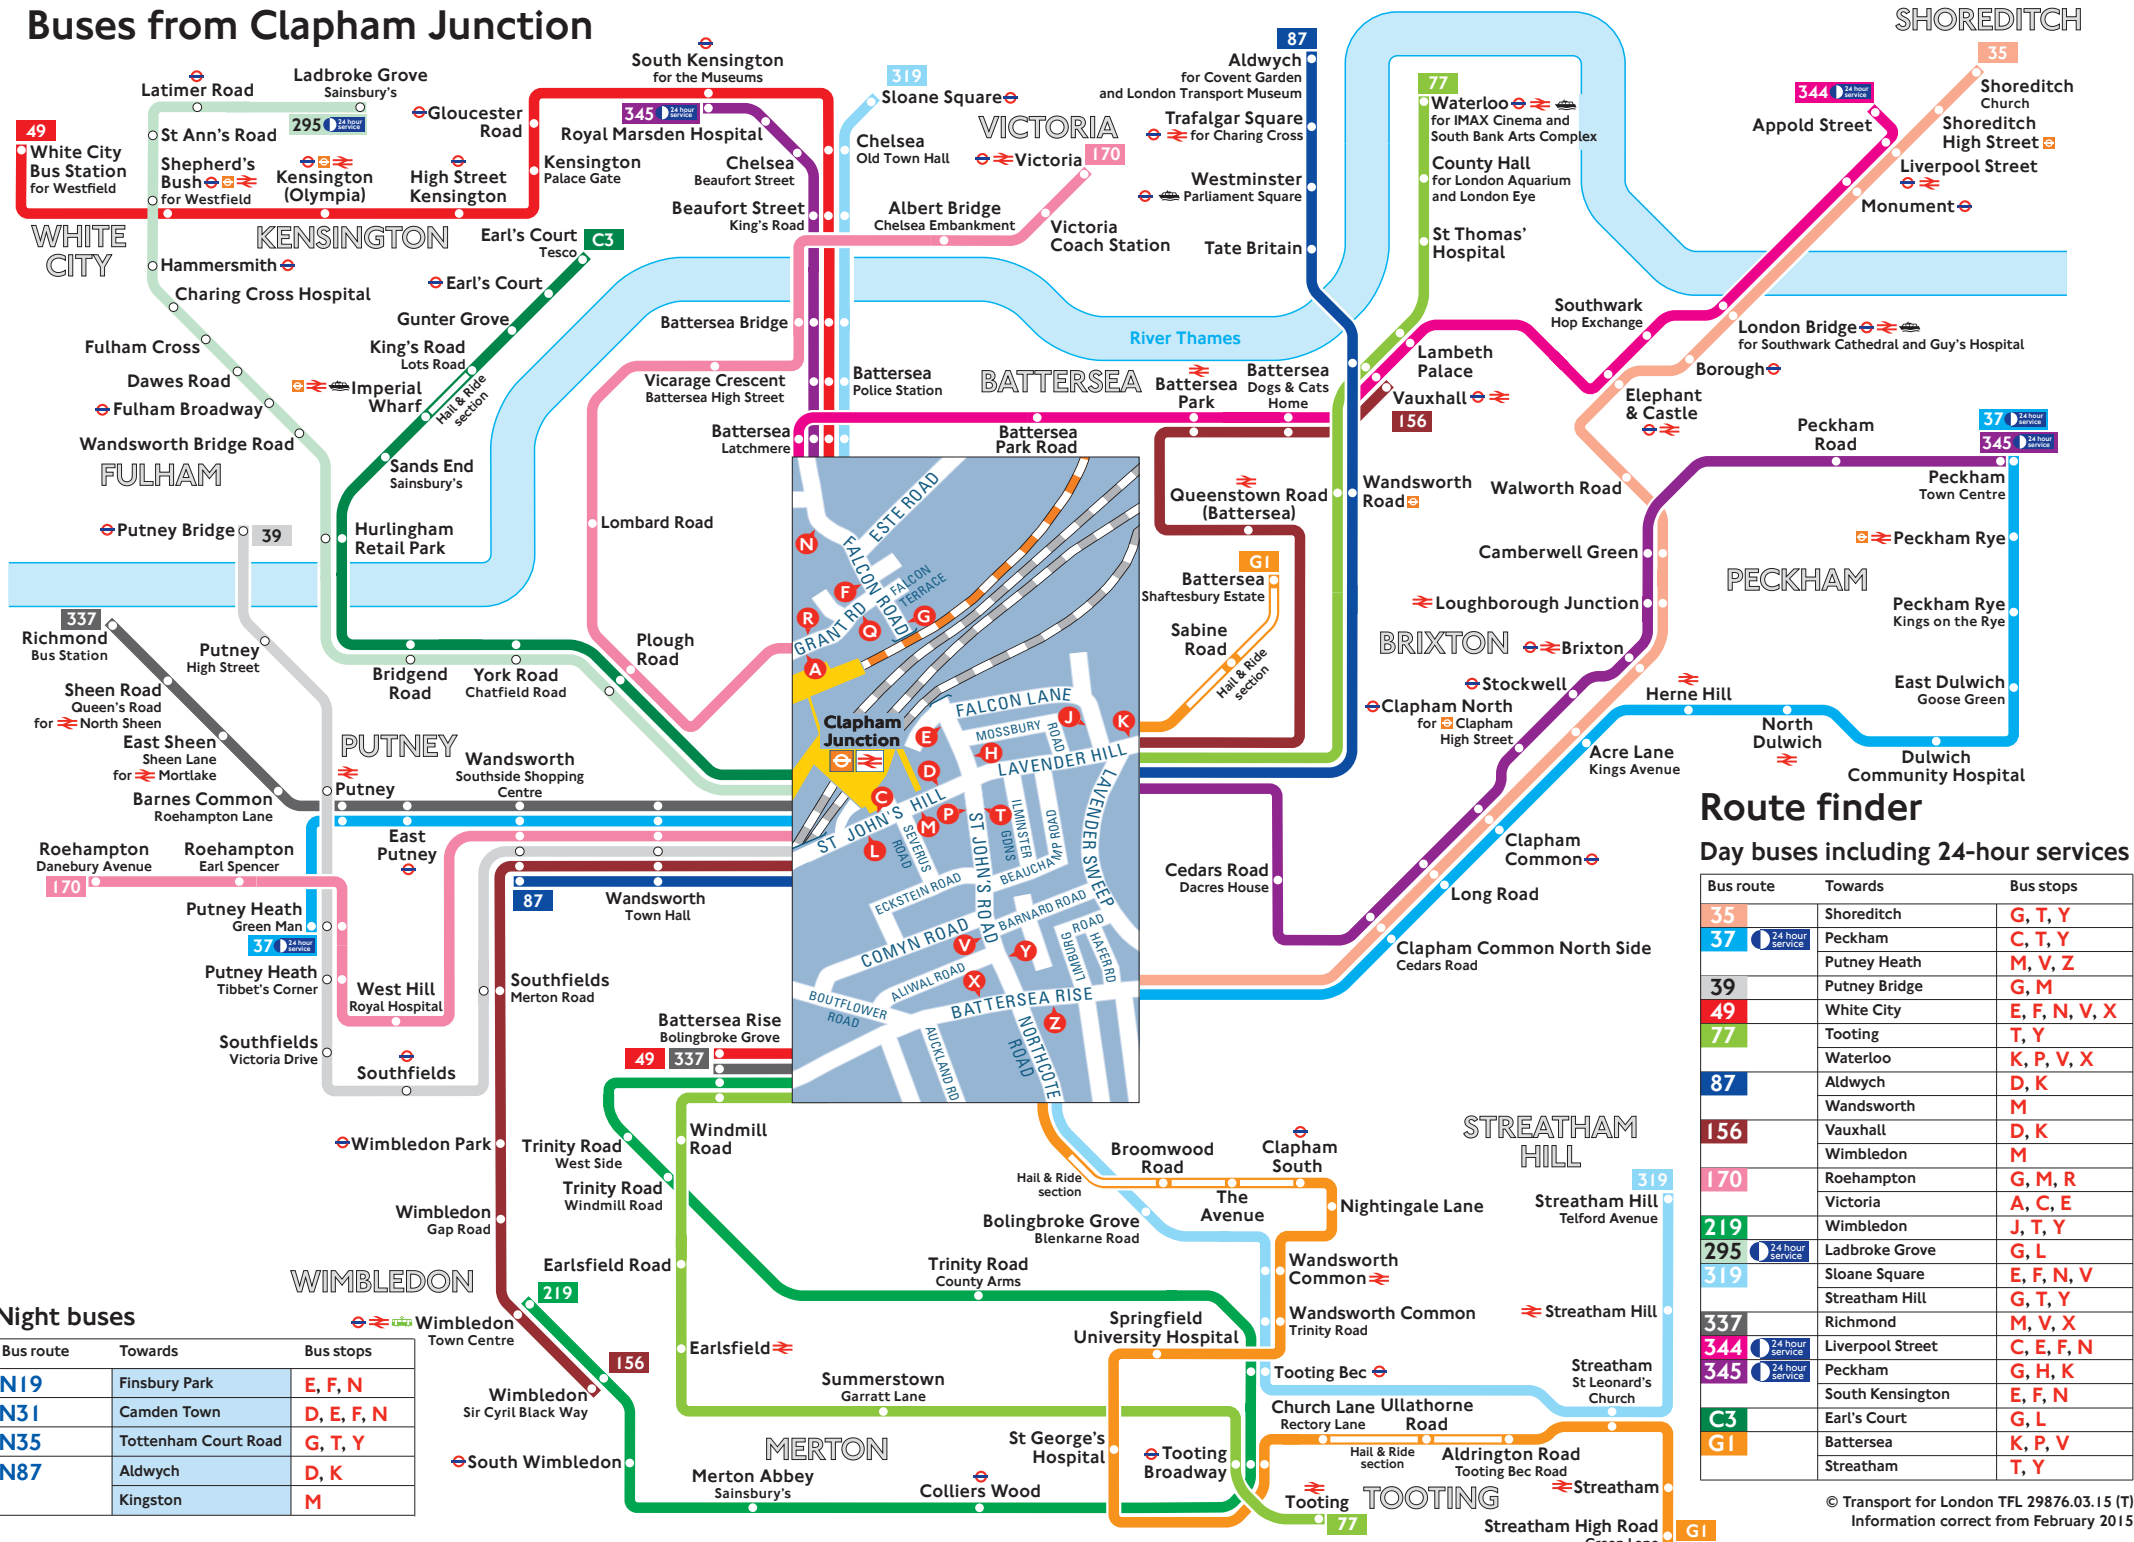

Buses from Clapham Junction

Route finder

Day buses including 24-hour services

Bus route	Towards	Bus stops
35	Shoreditch	G, T, Y
37	Peckham	C, T, Y
	Putney Heath	M, V, Z
39	Putney Bridge	G, M
49	White City	E, F, N, V, X
77	Tooting	T, Y
	Waterloo	K, P, V, X
87	Aldwych	D, K
	Wandsworth	M
156	Vauxhall	D, K
	Wimbledon	M
170	Roehampton	G, M, R
	Victoria	A, C, E
219	Wimbledon	J, T, Y
295	Ladbroke Grove	G, L
319	Sloane Square	E, F, N, V
	Streatham Hill	G, T, Y
337	Richmond	M, V, X
344	Liverpool Street	C, E, F, N
345	Peckham	G, H, K
	South Kensington	E, F, N
C3	Earl's Court	G, L
GI	Battersea	K, P, V
	Streatham	T, Y

Night buses

Bus route	Towards	Bus stops
N19	Finsbury Park	E, F, N
N31	Camden Town	D, E, F, N
N35	Tottenham Court Road	G, T, Y
N87	Aldwych	D, K
	Kingston	M