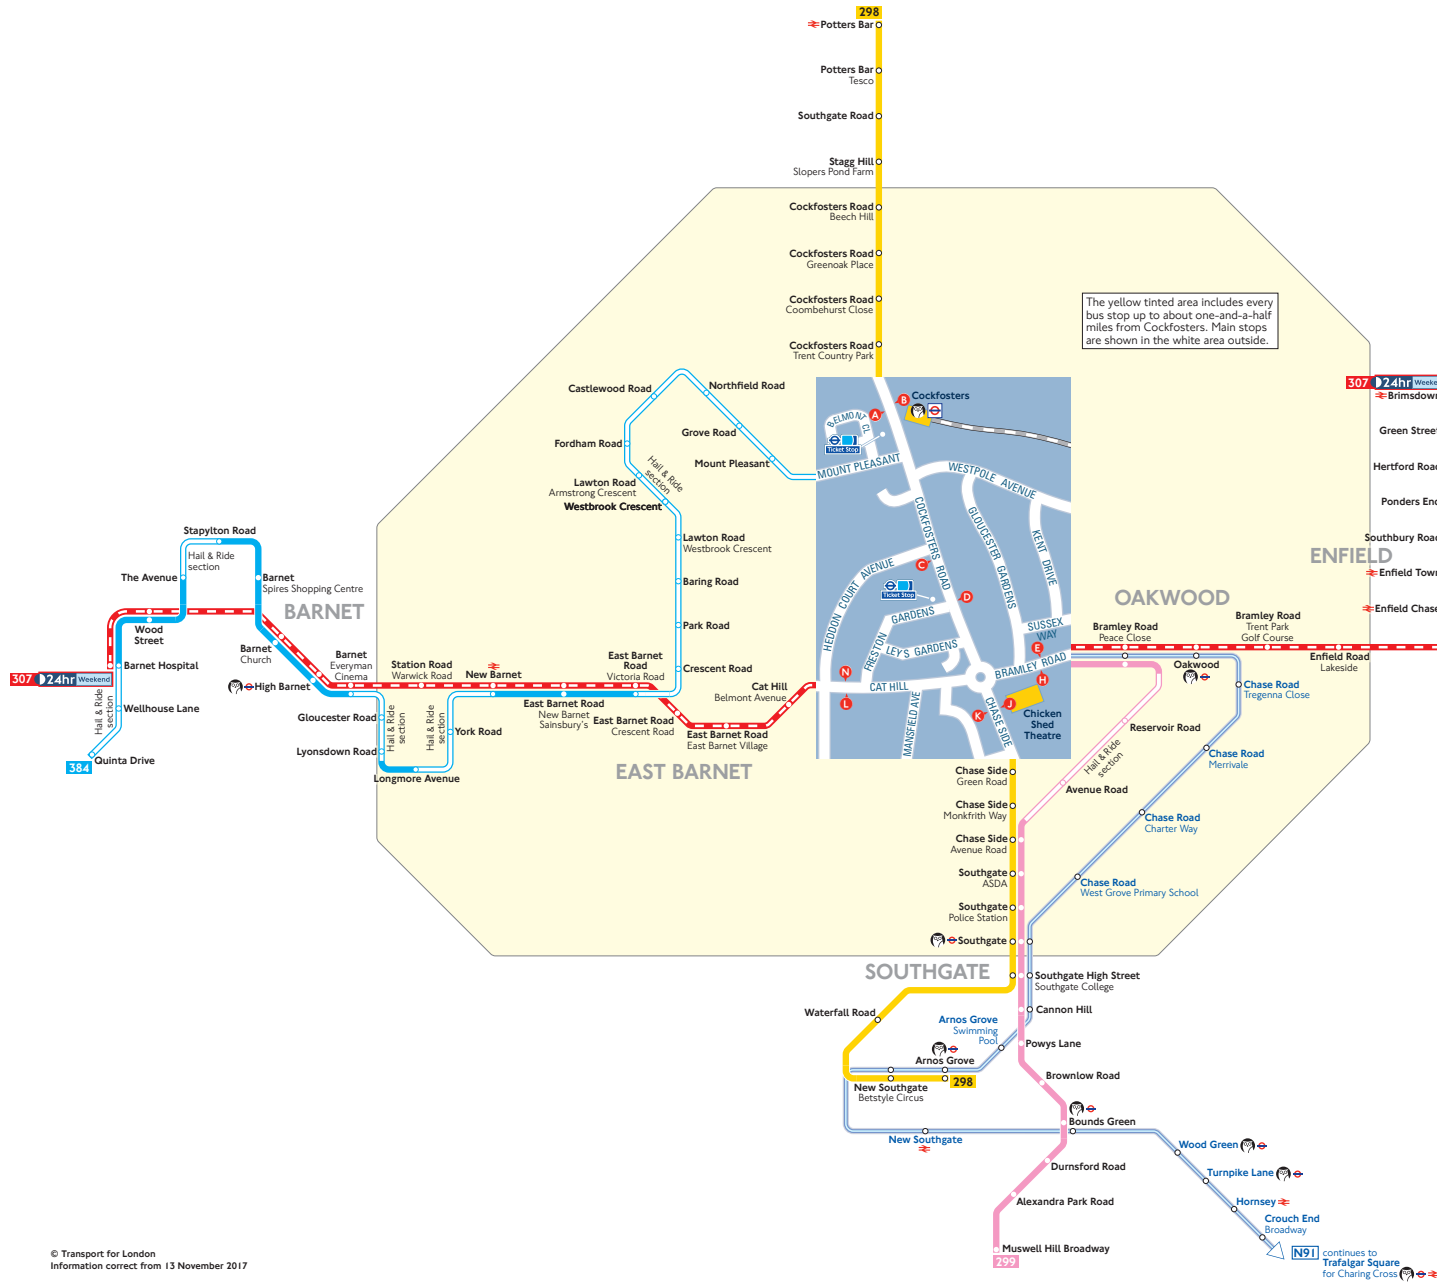

Buses from Cockfosters

Route finder

Bus route	Towards	Bus stops
298	Arnos Grove	B D J
	Potters Bar	A C K
299	Muswell Hill Broadway	B D E
307 24hr Weekend	Barnet Hospital	H L
	Brimsdown	E N
384	Barnet	B

Night buses

Bus route	Towards	Bus stops
N91	Trafalgar Square	B D E

Other buses

Bus route	Towards	Bus stops
692 Sch	Southgate	B D J
699 Sch	Dame Alice Owen's School	A C K
	Winchmore Hill	B D J

Key

- 298** Day buses in black
- N91** Night buses in blue
- Connections with London Underground
- Connections with London Overground
- Connections with National Rail
- Operates daily with 24-hour service Friday and Saturday nights
- Tube station with 24-hour service Friday and Saturday nights
- Sch** School journey

Ways to pay

Use your contactless debit or credit card. It's the same fare as Oyster and there is no need to top up.

Top up your Oyster pay as you go credit or buy Travelcards and bus & tram passes at around 4,000 shops across London.