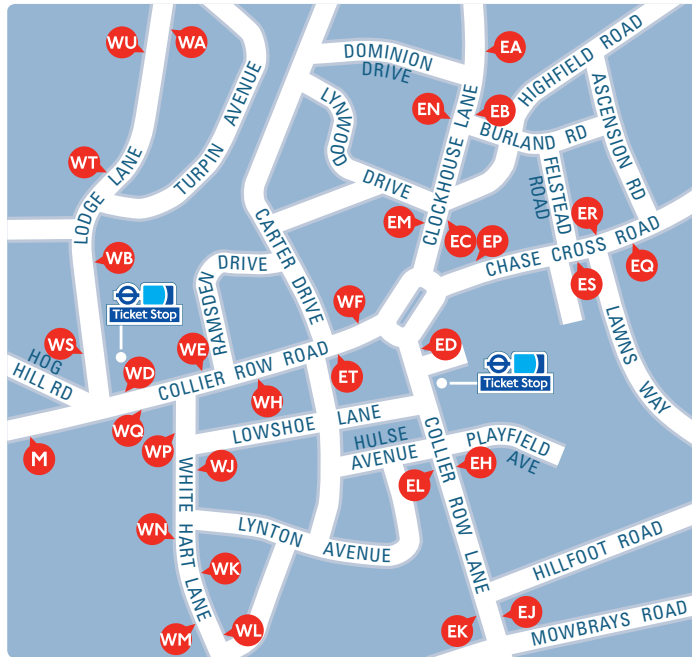

Destination finder

Ways to pay

	Use your contactless debit or credit card. It's the same fare as Oyster and there is no need to top up.
	Top up your Oyster pay as you go credit or buy Travelcards and bus & tram passes at around 4,000 shops across London.
	Sign up for an online account to top up online and see your travel history and spending.

Key

	Connections with London Underground
	Connections with London Overground
	Connections with TfL Rail
	Connections with National Rail
	Tube station with 24-hour service Friday and Saturday nights