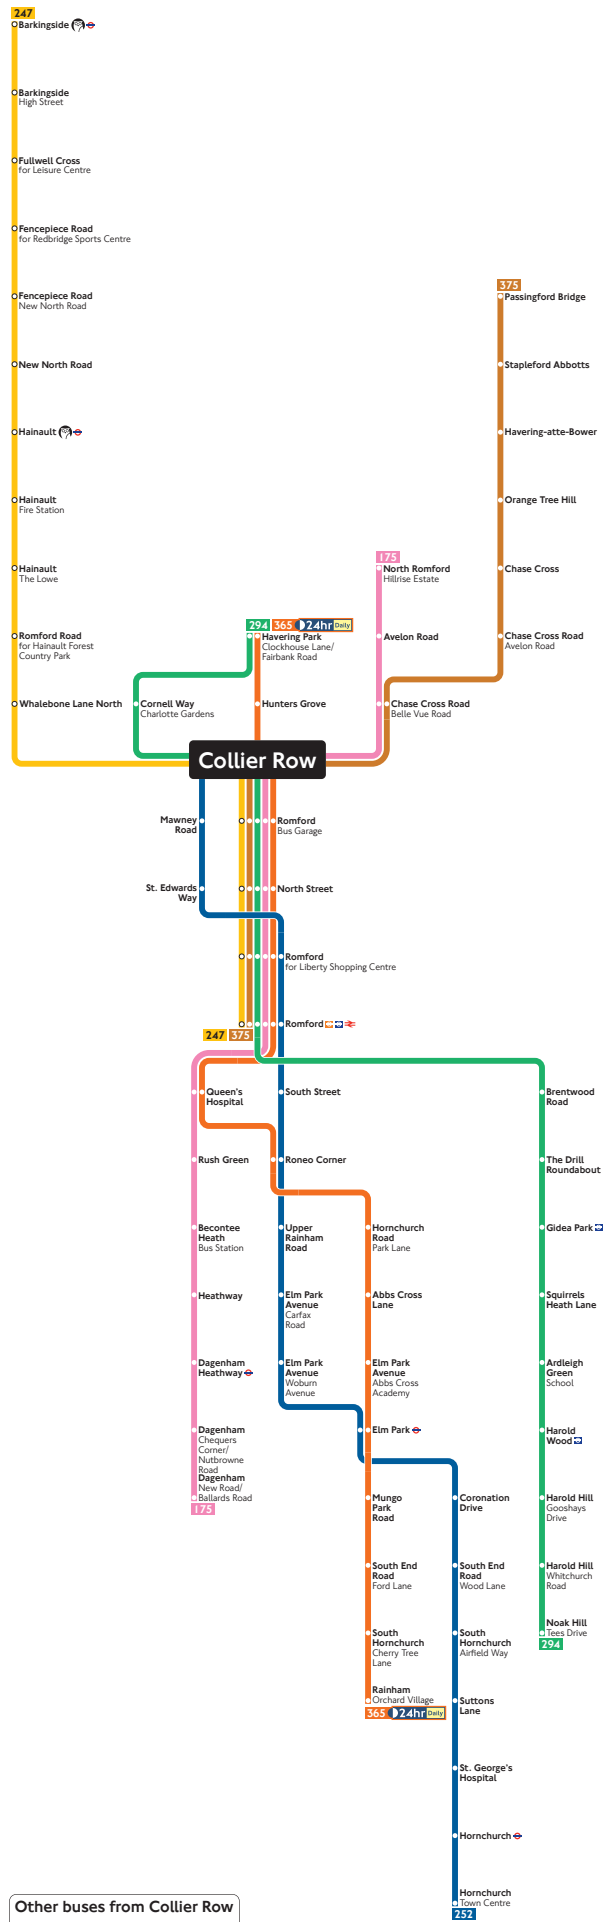

# Buses from Collier Row

**Other buses from Collier Row**  
 Schoolday services:  
 651 towards Chase Cross  
 651 towards Romford