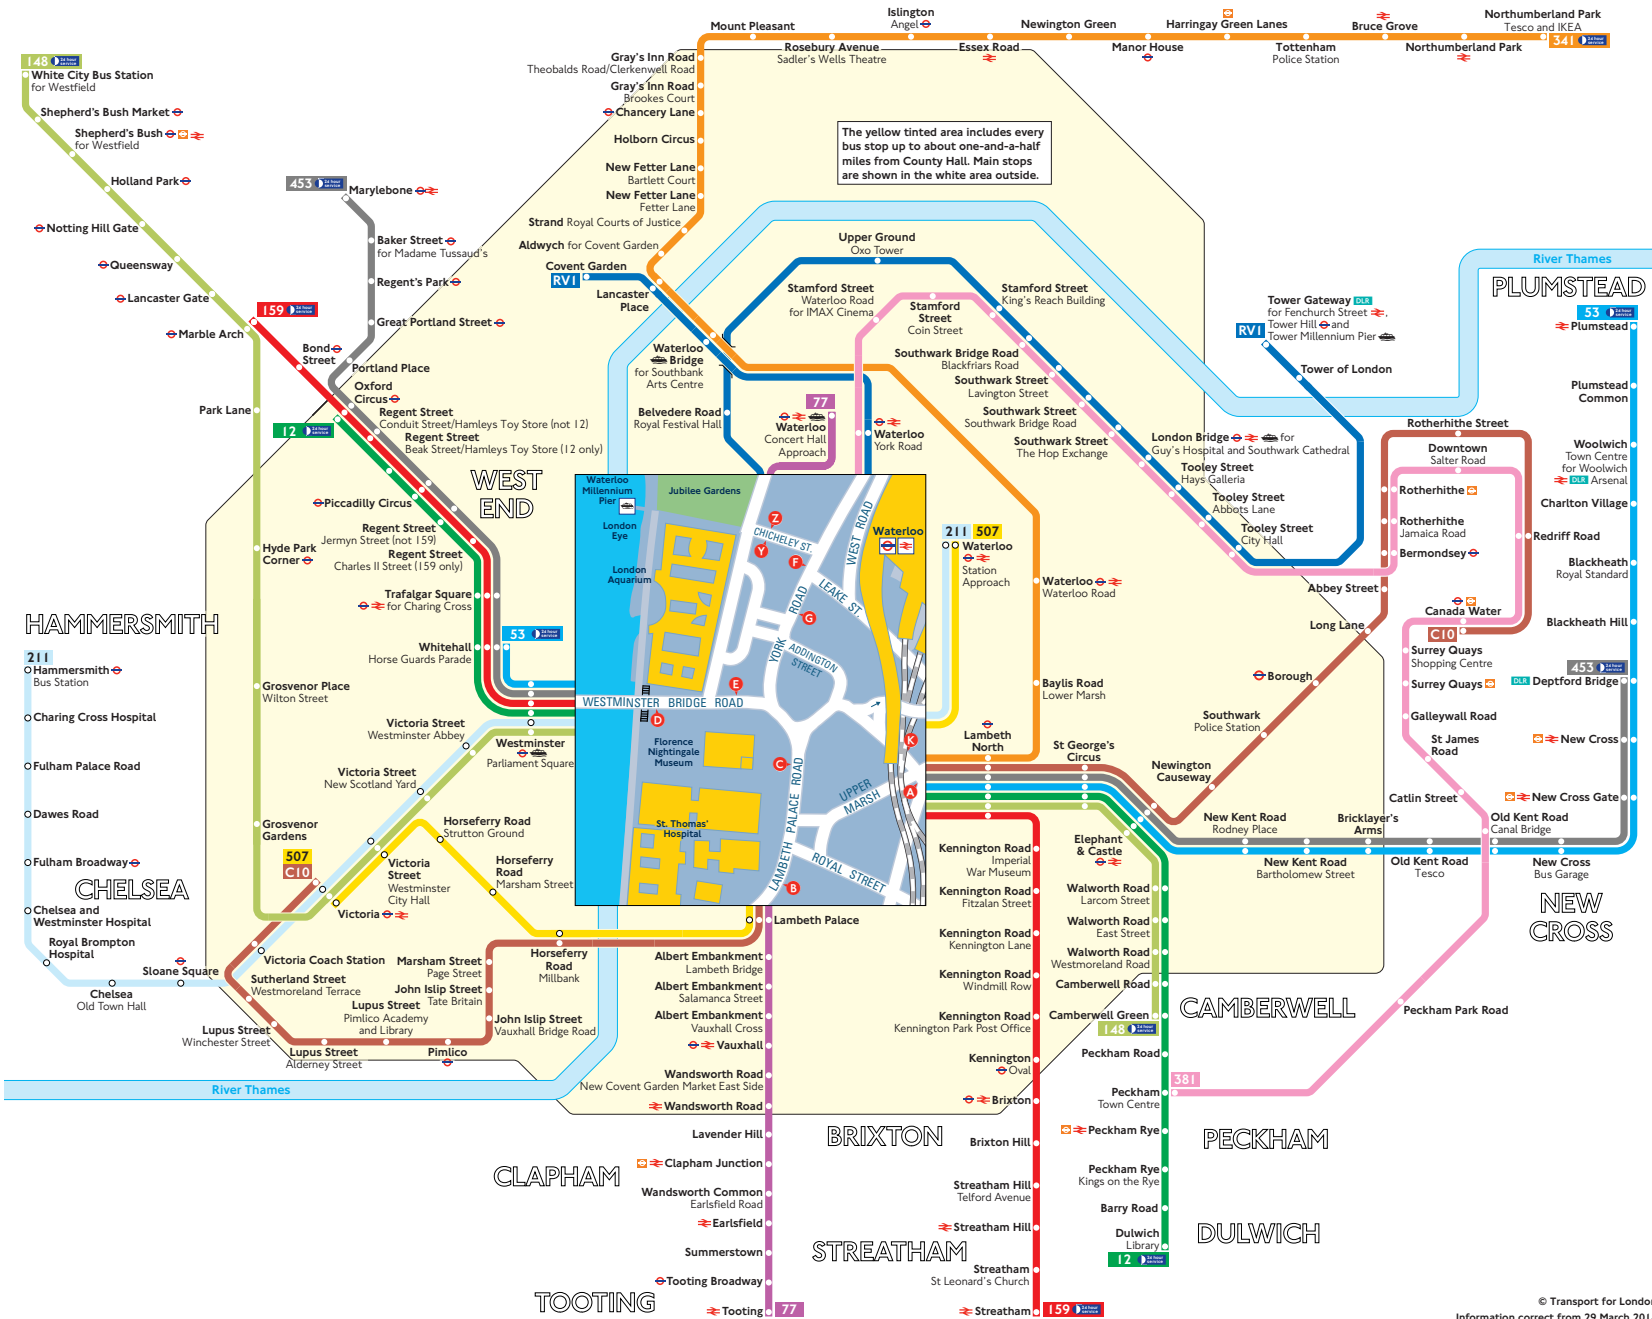

Buses from County Hall

Key

- Connections with London Underground
- Connections with London Overground
- Connections with National Rail
- Connections with Docklands Light Railway
- Connections with river boats
- Connections with Tramlink

A Red discs show the bus stop you need for your chosen bus service. The disc **A** appears on the top of the bus stop in the street (see map of town centre in centre of diagram).

Route finder

Day buses including 24-hour services

Bus routes	Towards	Bus stops
12	Dulwich Oxford Circus	E K A D
53	Plumstead Whitehall	E K A D
77	Tooting Waterloo	B G C F
148	Camberwell Green White City	E K A D
159	Marble Arch Streatham	A D E K
211	Hammersmith Waterloo	D G E
341	Angel Road	K
381	Peckham	F
453	Deptford Bridge Marylebone	E K A D
507	Victoria Waterloo	B G C
C10	Canada Water Victoria	C K Z
RVI	Covent Garden Tower Gateway	A B Y

Night buses

For night bus information, please see separate poster.