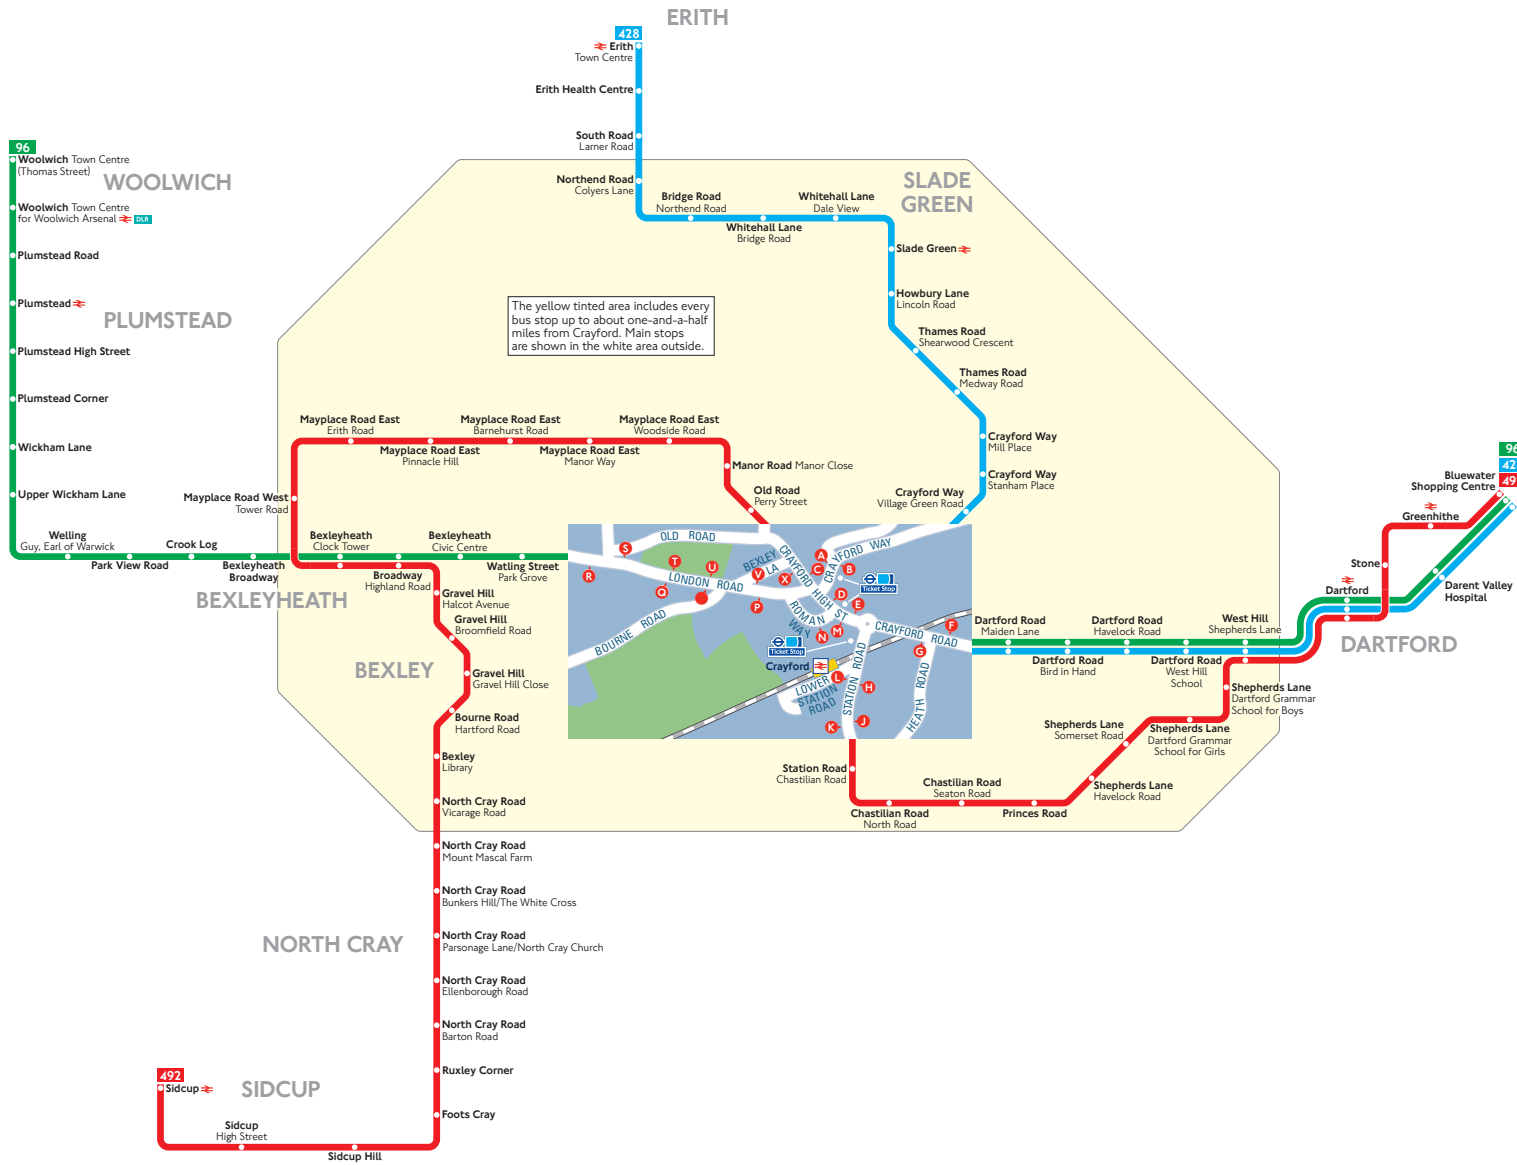

Buses from Crayford

Route finder

Bus route	Towards	Bus stops
96	Bluewater Shopping Centre	D E F S T U V
	Woolwich	G M N P O R
428	Bluewater Shopping Centre	B D E F
	Erith	A G M N
492	Bluewater Shopping Centre	C D E H J
	Sidcup	K L M N X

Key

	Connections with National Rail
	Connections with DLR

Ways to pay

- Use your contactless debit or credit card. It's the same fare as Oyster and there is no need to top up.
- Top up your Oyster pay as you go credit or buy Travelcards and bus & tram passes at around 4,000 shops across London.
- Sign up for an online account to top up online and see your travel history and spending.