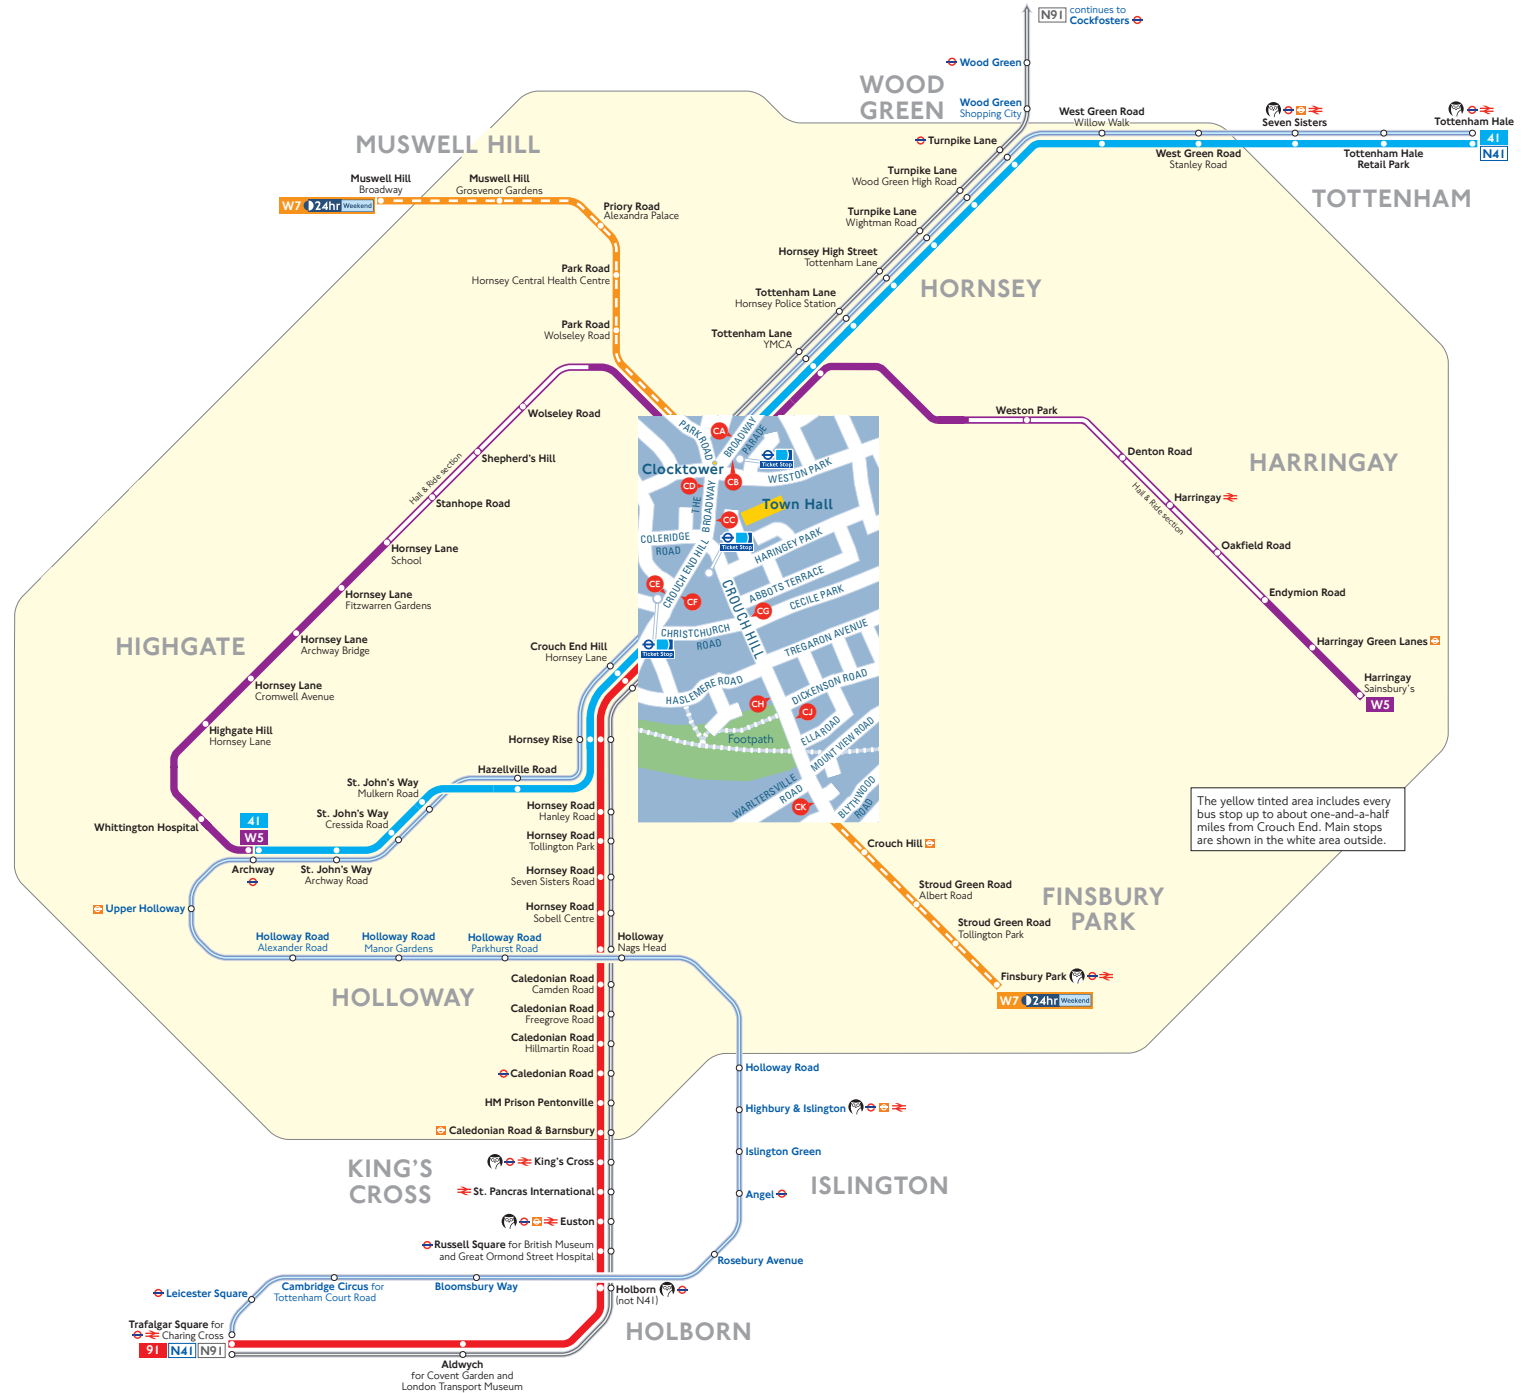

Buses from Crouch End

Route finder

Bus route	Towards	Bus stops
41	Archway	CA CA
	Tottenham Hale	CA CA
91	Trafalgar Square	CA CA
W5	Archway	CA
	Harringay	CA
W7 W7 24hr Weekend	Finsbury Park	CA CA CA
	Muswell Hill	CA CA CA

Night buses

Bus route	Towards	Bus stops
N41	Tottenham Hale	CA CA
	Trafalgar Square	CA CA
N91	Cockfosters	CA CA
	Trafalgar Square	CA CA