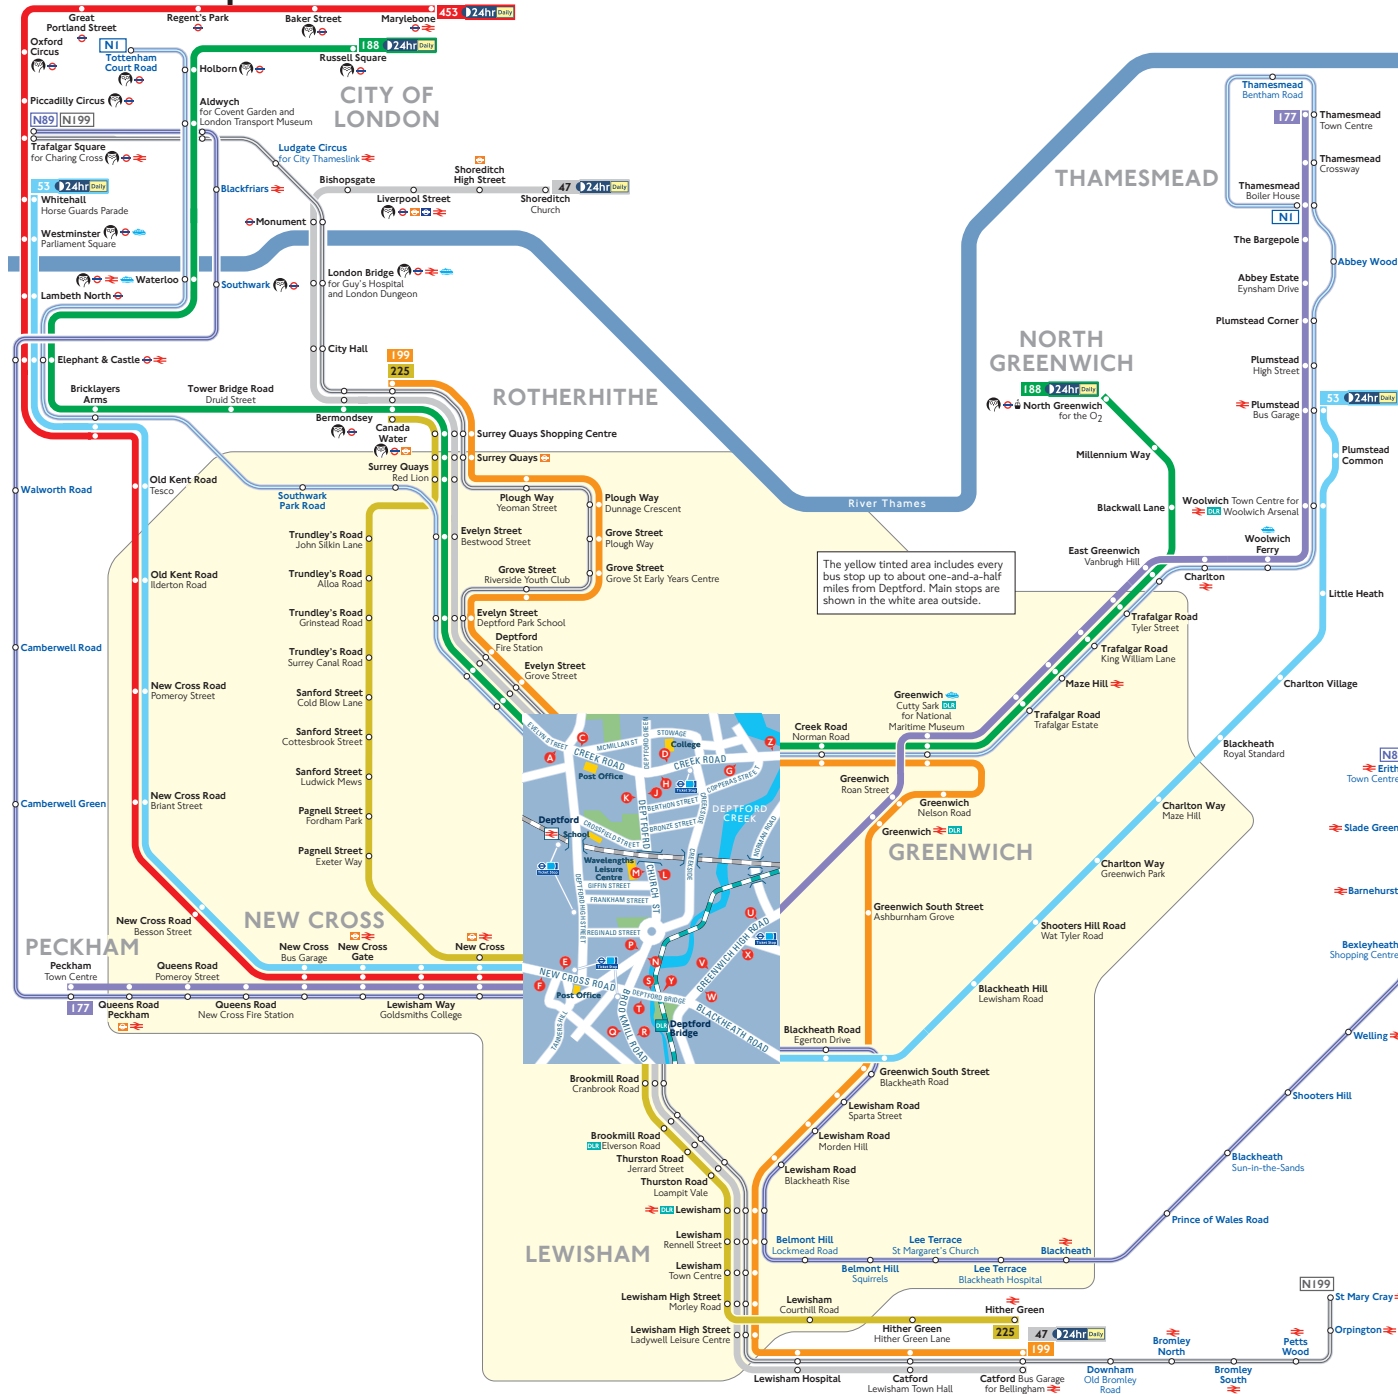

# Buses from Deptford

## Route finder

Bus route	Towards	Bus stops
47 <b>24hr Daily</b>	Catford	C J L N R
	Shoreditch	A K M P Q
53 <b>24hr Daily</b>	Plumstead	E Y
	Whitehall	F T
177	Peckham	F T W X
	Thamesmead	E U V Y
188 <b>24hr Daily</b>	North Greenwich	C D Z
	Russell Square	A H G
199	Canada Water	A H G
	Catford	C D Z
225	Canada Water	F O
	Hither Green	E R
453 <b>24hr Daily</b>	Marylebone	F T

## Night buses

Bus route	Towards	Bus stops
N1	Thamesmead	C D Z
	Tottenham Court Road	A H G
N89	Erith	E Y
	Trafalgar Square	F T
N199	St. Mary Cray	C J L N R
	Trafalgar Square	A K M P Q