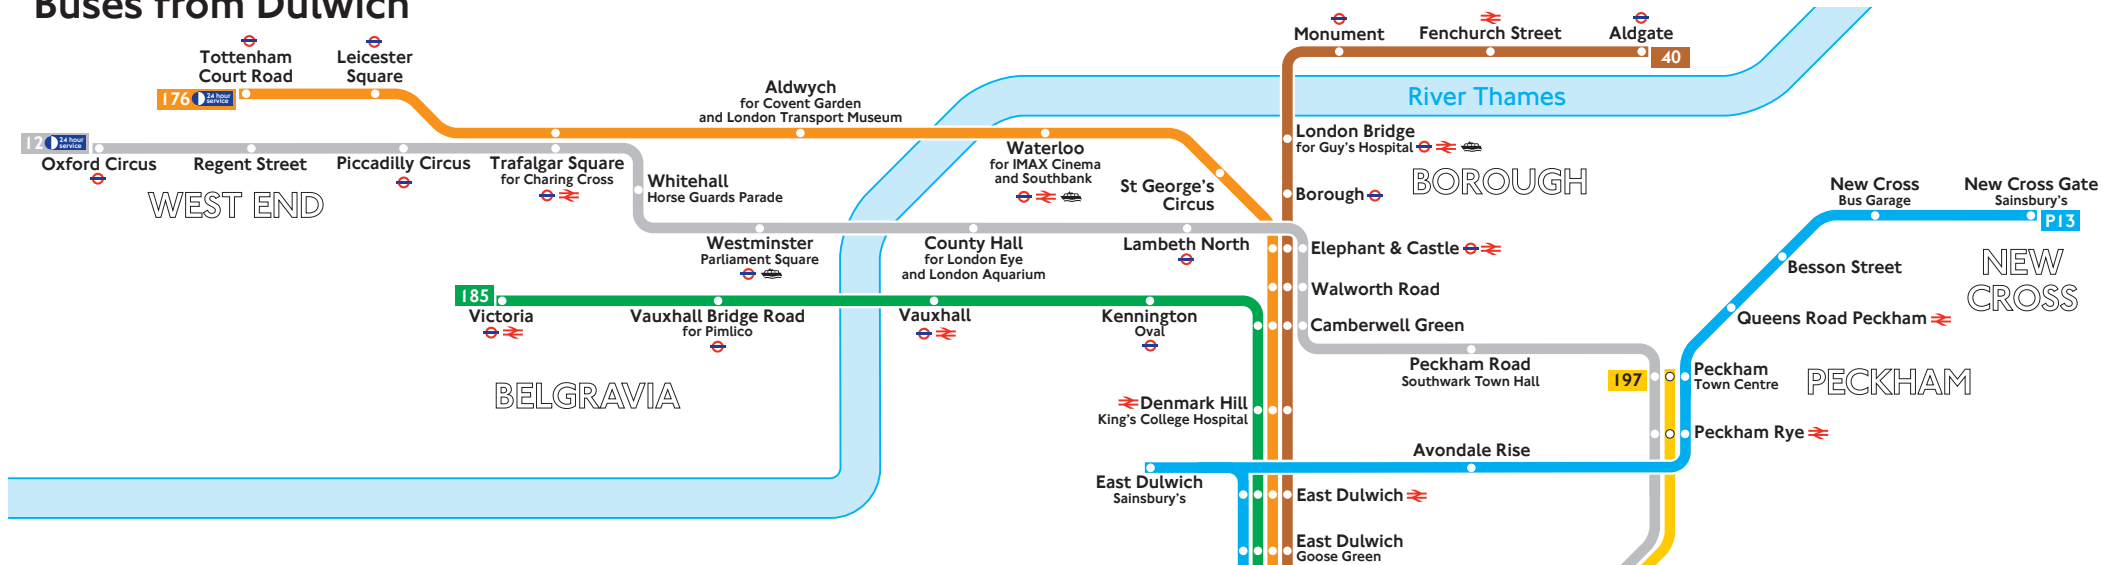

Buses from Dulwich

Route finder

Day buses including 24-hour services

Bus route	Towards	Bus stops
12	Oxford Circus	DB, DC
40	Aldgate	DA, DM, DN, DP, DQ
176	Penge	DE, DF, DH, DU, DV, DW
	Tottenham Court Road	DJ, DK, DL, DM, DN, DP, DQ
185	Lewisham	DE, DF, DH, DU, DV, DW
	Victoria	DJ, DK, DL, DM, DN, DP, DQ
197	Croydon	DD, DE, DF, DH
	Peckham	DB, DC, DJ, DK, DL
P13	New Cross	DQ, DT
	Streatham	DS

© Transport for London TFL 23430.05.12 (T)
Information correct from May 2012