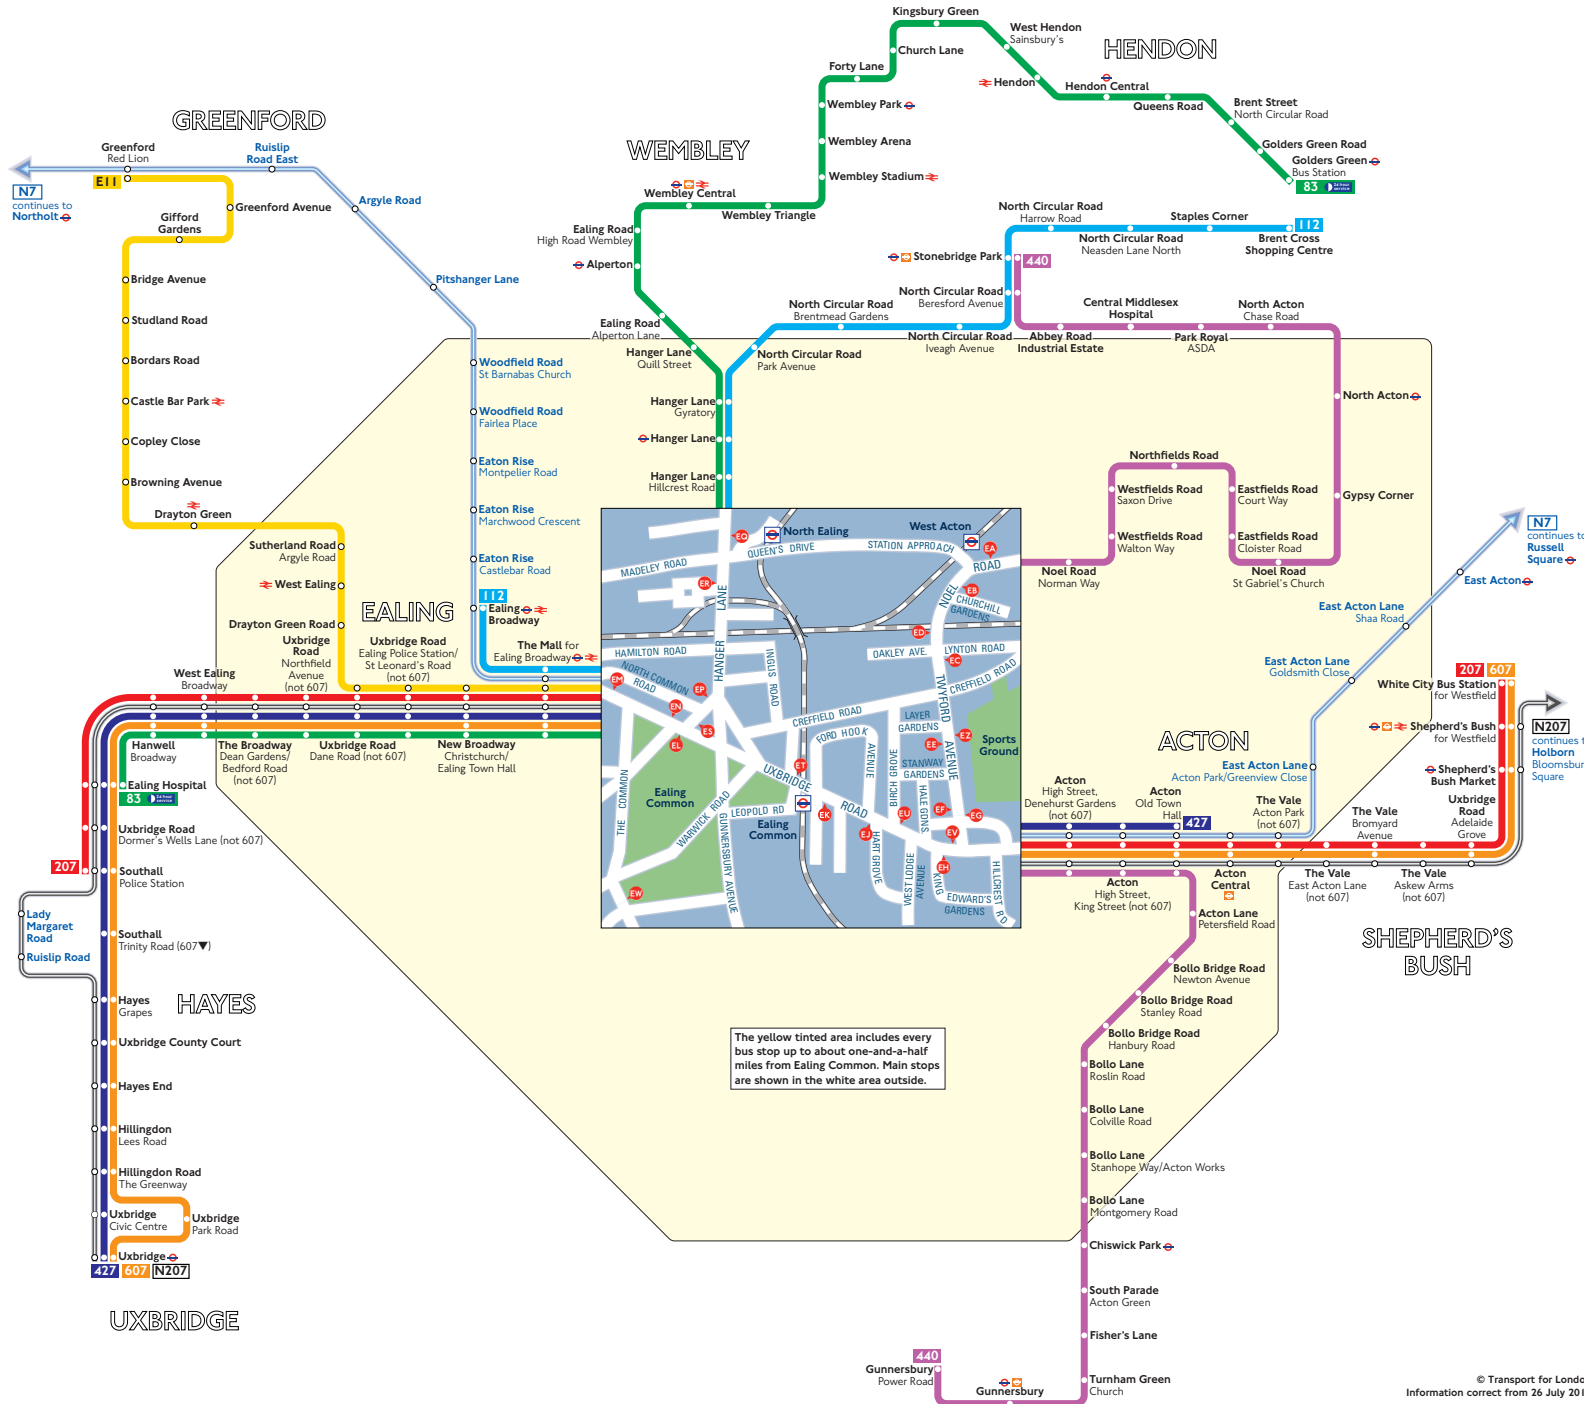

Buses from Ealing Common

Key

- 83 Day buses in black
- N7 Night buses in blue
- Connections with London Underground
- Connections with London Overground
- Connections with National Rail
- Limited stop
- Not served weekday morning and evening peak hours or Saturday shopping hours

A

Red discs show the bus stop you need for your chosen bus service. The disc appears on the top of the bus stop in the street (see map of town centre in centre of diagram).

Route finder

Day buses including 24-hour services

Bus route	Towards	Bus stops
83	Ealing Hospital Golders Green	EC ES GM EP ER
112	Brent Cross Shopping Centre Ealing Broadway	GM EP ER EC ES
207	Southall White City	SH EP EK EL GM EN ET EU EV
427	Acton Uxbridge	GM EN ET EU EV SH EP EK EL
440	Gunnersbury Stonebridge Park	EB EC EG EZ EA ED EE EF
607	Uxbridge ♦ White City ♦	EK ET
E11	Greenford	EW

Night buses

Bus route	Towards	Bus stops
N7	Northolt Russell Square	SH EP EK EL GM EN ET EU EV
N207	Holborn Uxbridge	GM EN ET EU EV SH EP EK EL