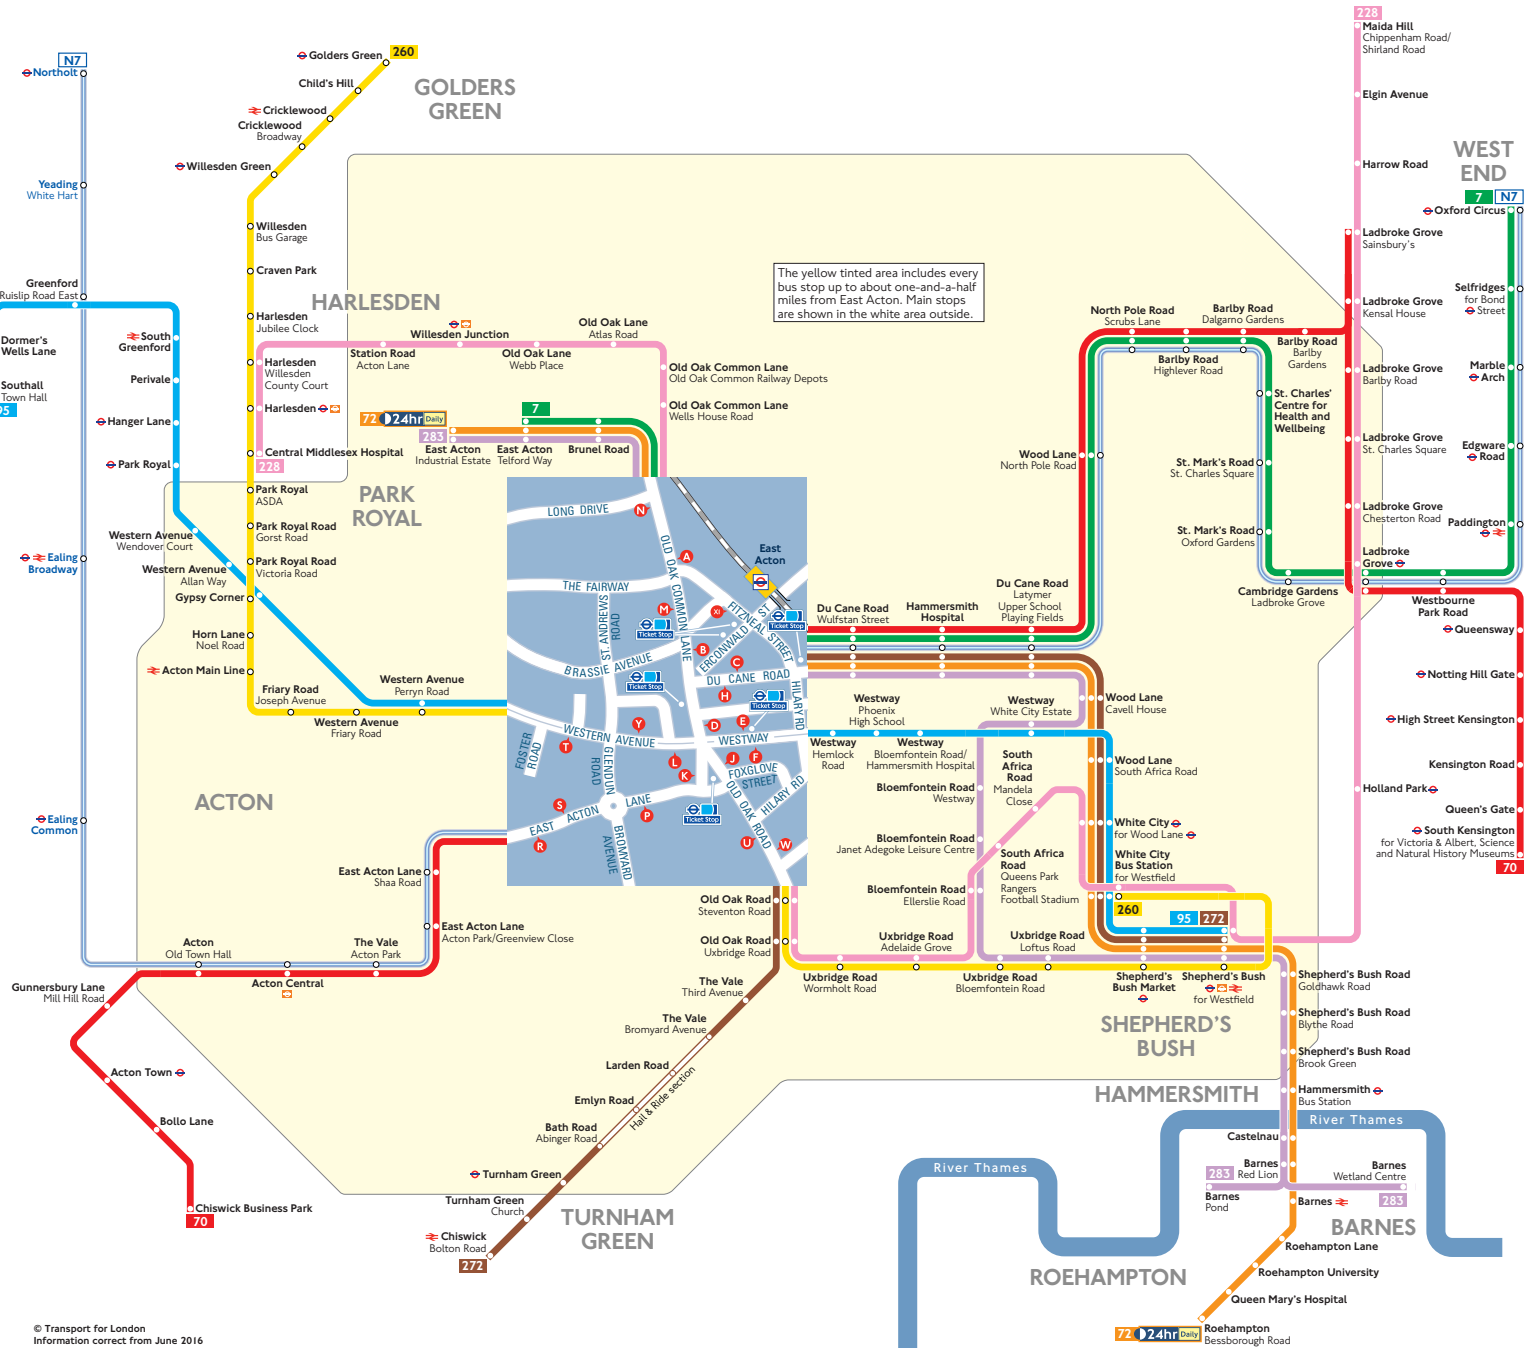

Buses from East Acton

Route finder

Bus route	Towards	Bus stops
7	East Acton Telford Way	H M N
	Oxford Circus	A B C
70	Chiswick Business Park	D H J P R
	South Kensington	C K S
72	East Acton Industrial Estate	H M N
	Roehampton	A B C
95	Shepherd's Bush	E Y
	Southall	F L T
228	Central Middlesex Hospital	K M N U
	Maida Hill	A B D J W
260	Golders Green	L T U
	White City	J W Y
272	Chiswick	D H J W
	Shepherd's Bush	C K U
283	Barnes Wetland Centre (daytimes only when centre is open) or Barnes Pond at other times	A B C
	East Acton Industrial Estate	H M N

Night buses

Bus route	Towards	Bus stops
N7	Northolt	D H J P R
	Oxford Circus	C K S

Key

- Day buses in black
- Night buses in blue
- Connections with London Underground
- Connections with London Overground
- Connections with National Rail
- Early mornings and evenings only
- Daytimes only when Wetland Centre is open

Ways to pay

- Use your contactless debit or credit card. It's the same fare as Oyster and there is no need to top up.
- Top up your Oyster pay as you go credit or buy Travelcards and bus & tram passes at around 4,000 shops across London.
- Sign up for an online account to top up online and see your travel history and spending.