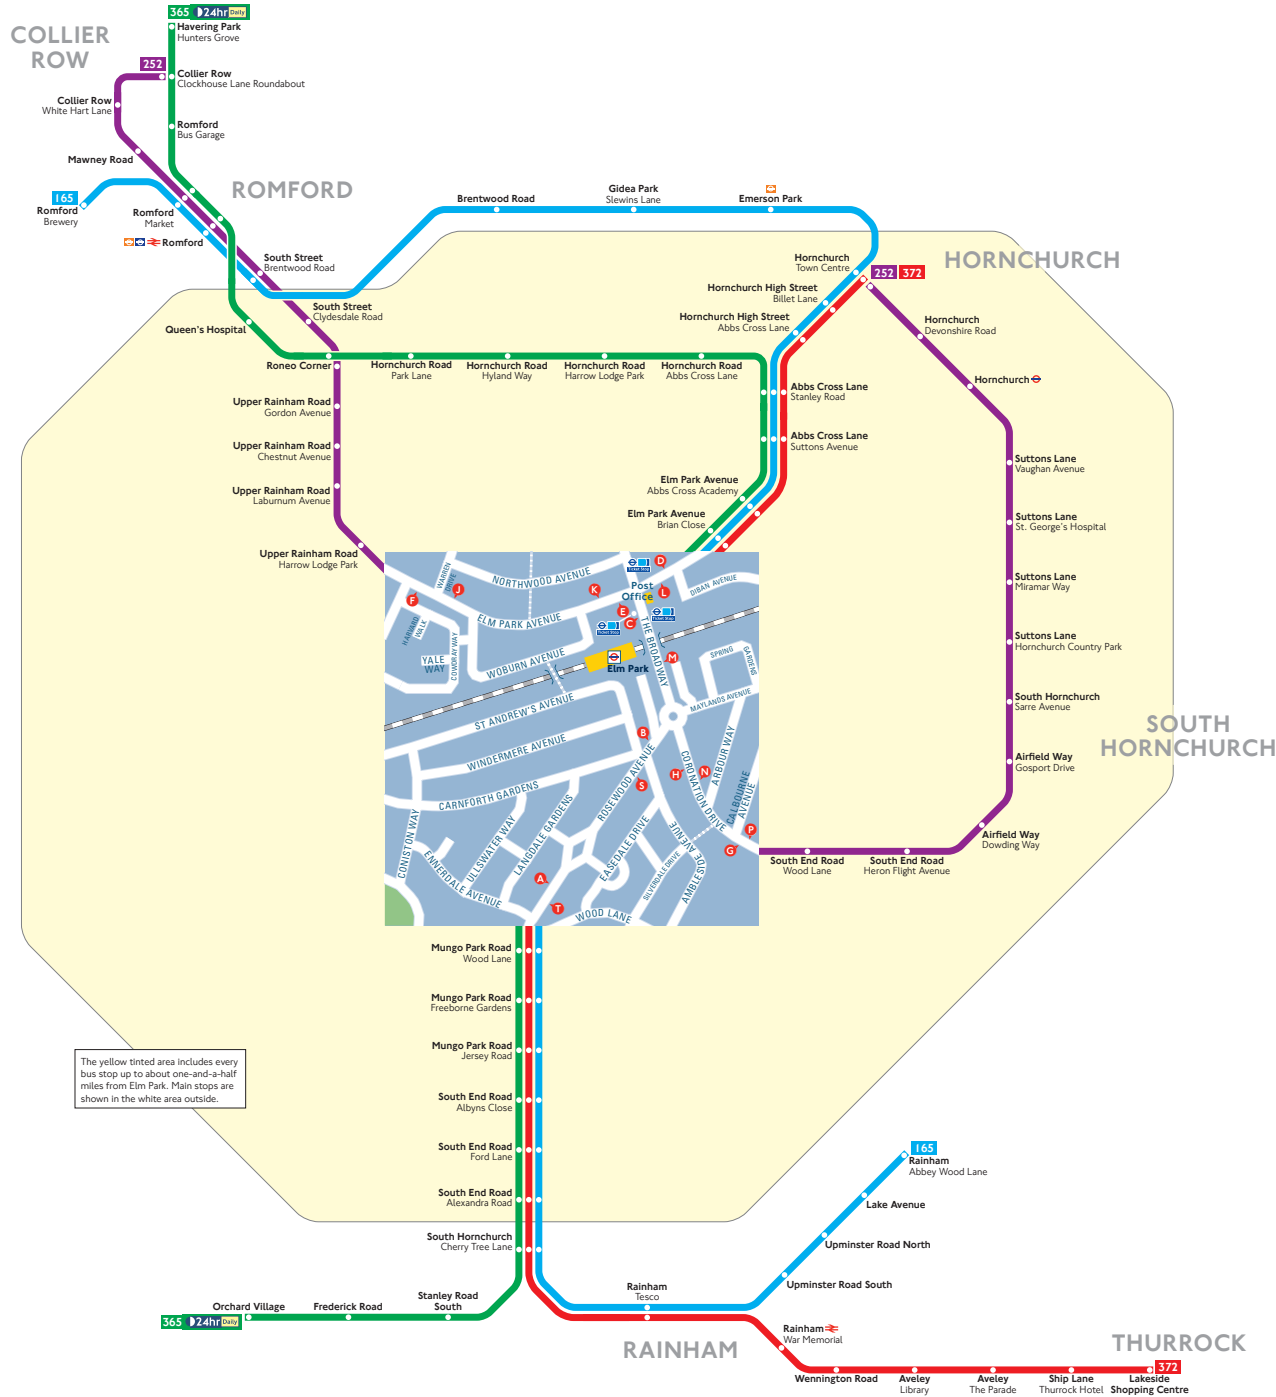

Buses from Elm Park

Route finder

Bus route	Towards	Bus stops
165	Rainham	L M S T
	Romford	A B C D
252	Collier Row	C E F G H
	Hornchurch	J K W N P
365	Havering Park	A B C D
	Orchard Village	L M S T
372	Hornchurch	A B C D
	Lakeside Shopping Centre	L M S T