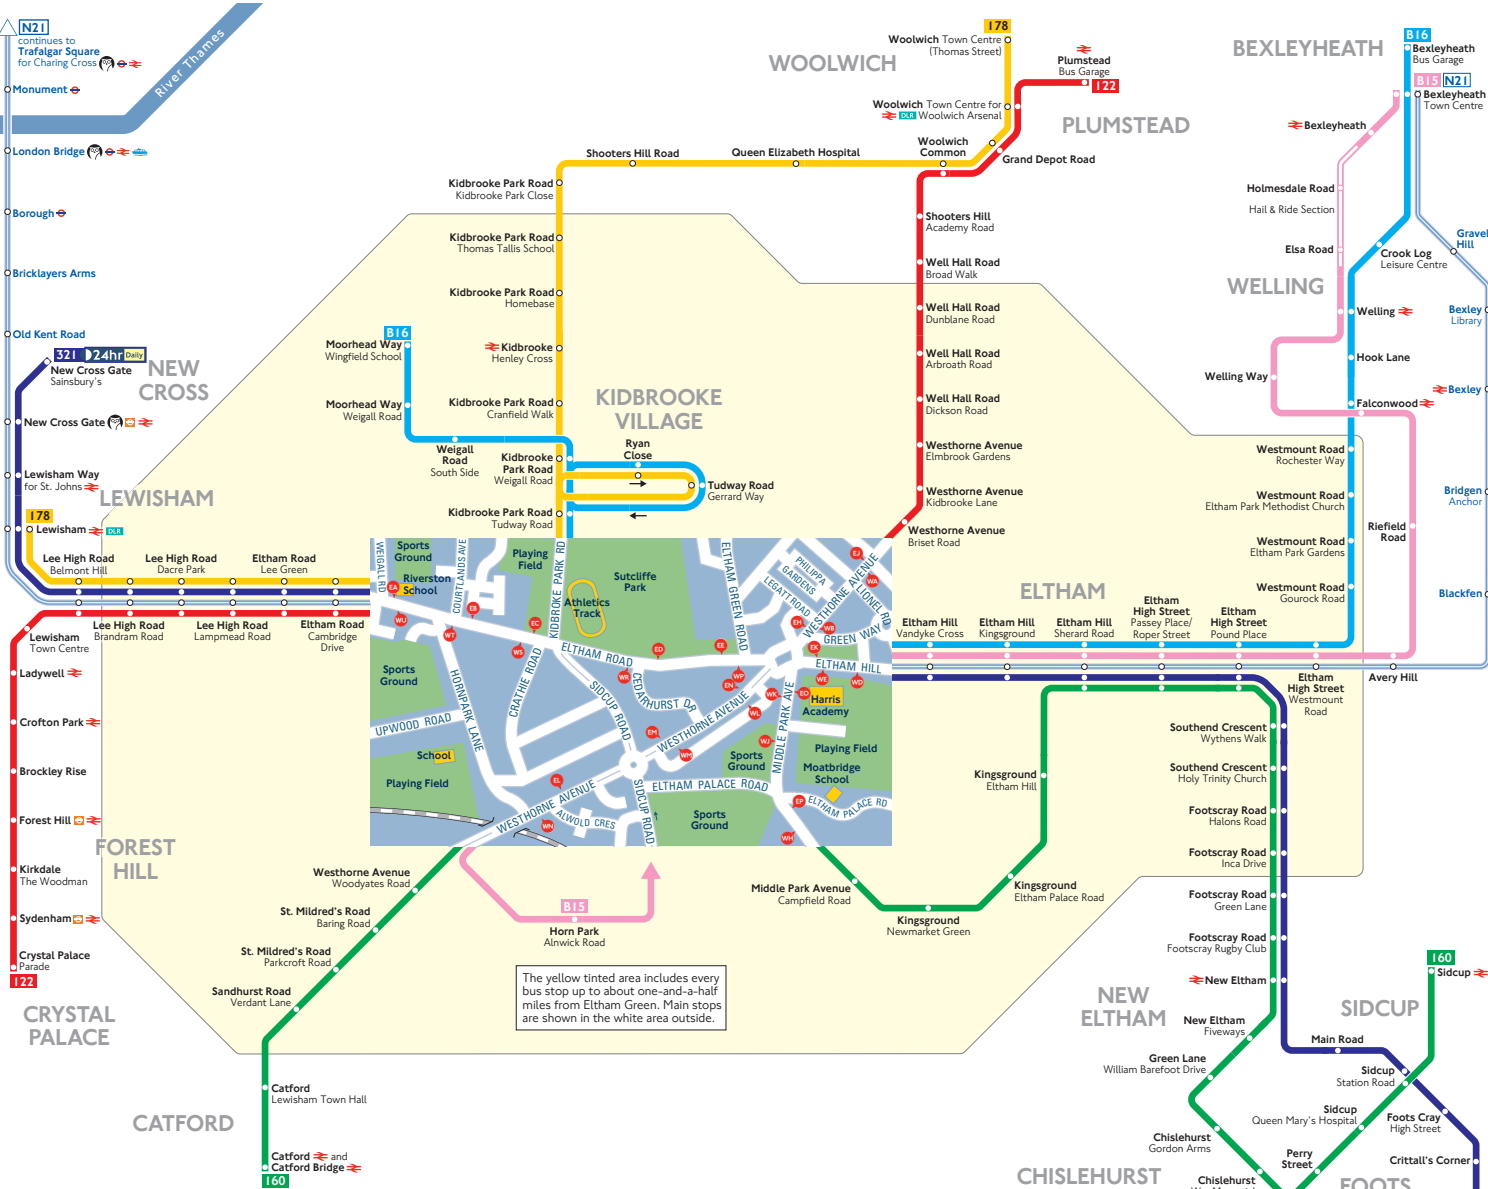

Buses from Eltham Green

Route finder

Bus route	Towards	Bus stops
122	Crystal Palace Plumstead	WA WP WF WS WT WU PA PB PC PD PE PF LA LB LC LD LE LF
160	Catford	WA WP WF WS WT WU LA LB LC LD LE LF
178	Sidcup Lewisham Woolwich	WA WP WF WS WT WU PA PB PC PD PE PF LA LB LC LD LE LF
321 24hr Daily	Woolwich New Cross Gate Footing Cray	WA WP WF WS WT WU PA PB PC PD PE PF LA LB LC LD LE LF
B15	New Cross Gate Bexleyheath Horn Park	WA WP WF WS WT WU PA PB PC PD PE PF LA LB LC LD LE LF
B16	Bexleyheath Kidbrooke	WA WP WF WS WT WU PA PB PC PD PE PF LA LB LC LD LE LF

Night buses

Bus route	Towards	Bus stops
N21	Bexleyheath Trafalgar Square	WA WP WF WS WT WU PA PB PC PD PE PF

Other buses

Bus route	Towards	Bus stops
621 Sch	Avery Hill Lewisham	WA WP WF WS WT WU PA PB PC PD PE PF
660 Sch	Avery Hill Bellingham	WA WP WF WS WT WU PA PB PC PD PE PF

Key

- 122 Day buses in black
- N21 Night buses in blue
- Connections with London Underground
- Connections with National Rail
- Connections with DLR
- Connections with river boats
- Tube/London Overground station with 24-hour service Friday and Saturday nights
- Sch School journeys

Ways to pay

- Use your contactless debit or credit card. It's the same fare as Oyster and there is no need to top up.
- Top up your Oyster pay as you go credit or buy Travelcards and bus & tram passes at around 4,000 shops across London.
- Sign up for an online account to top up online and see your travel history and spending.