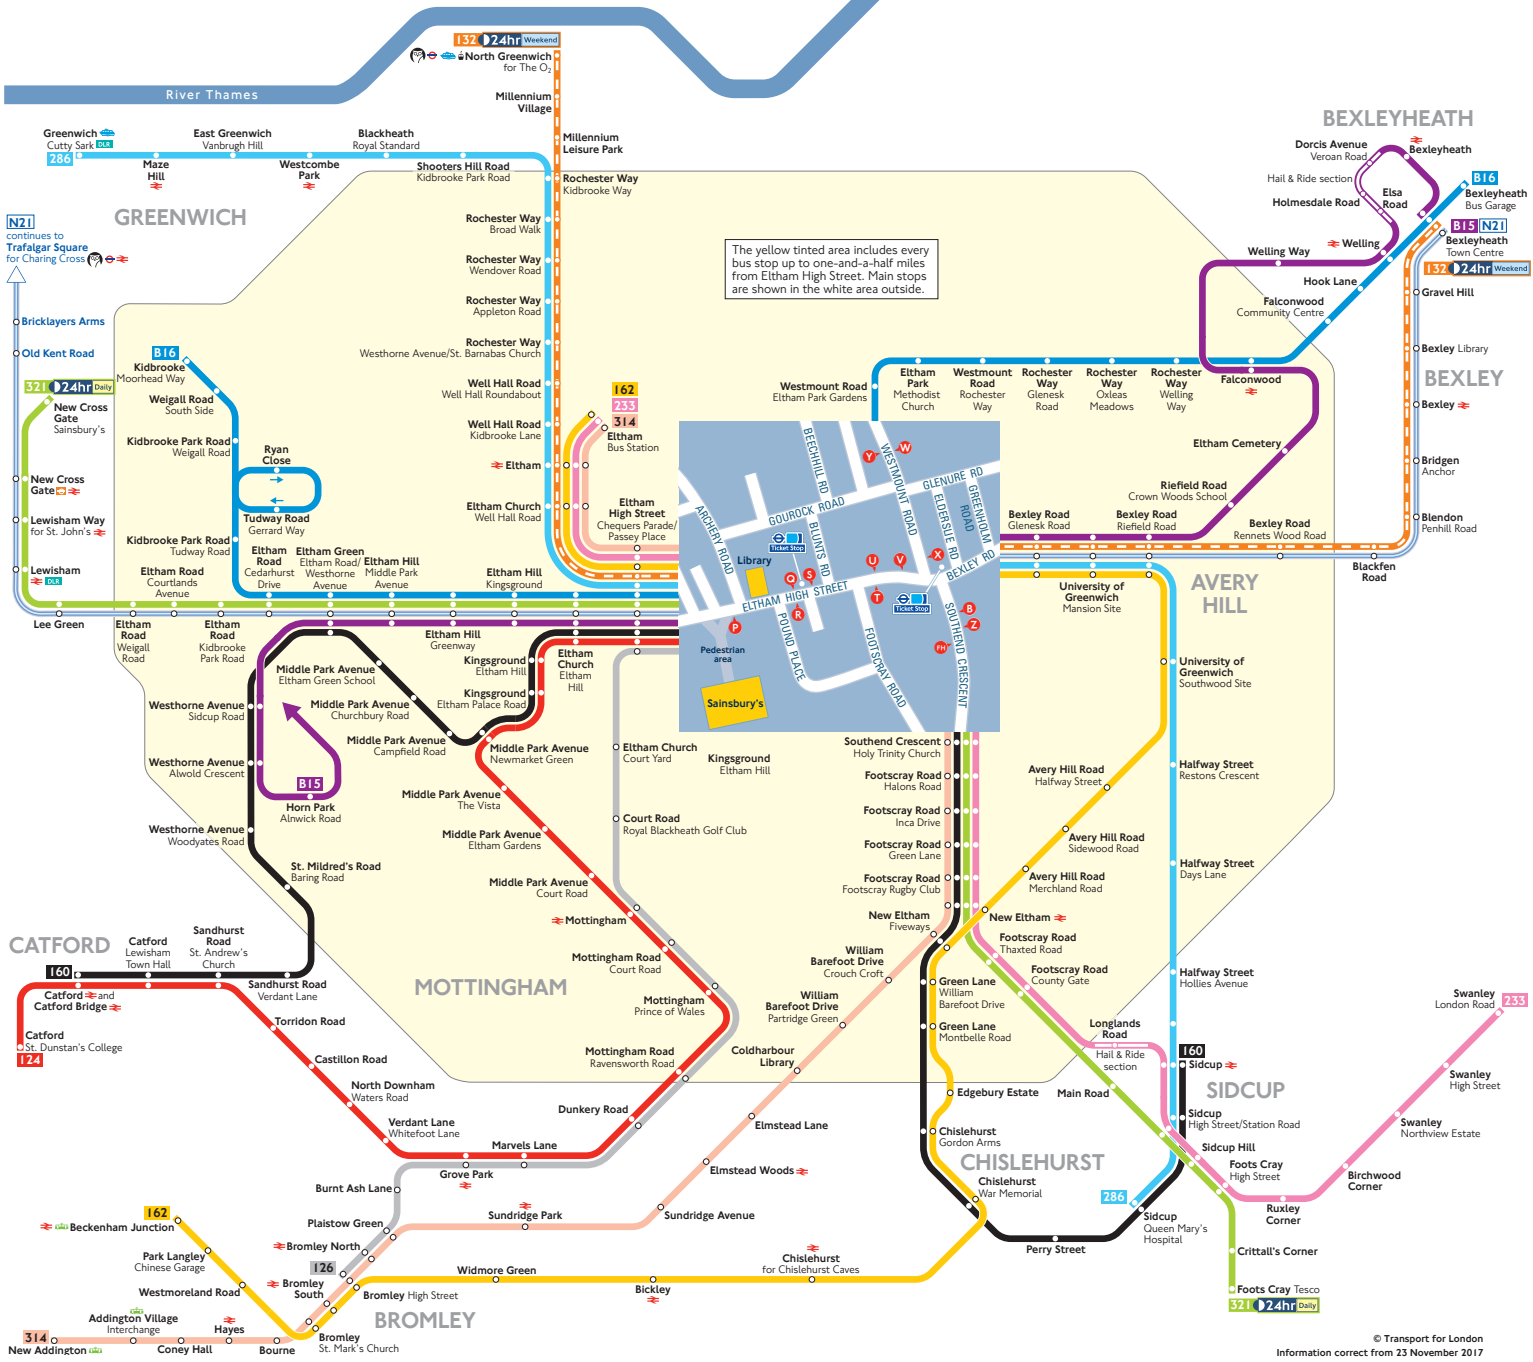

## Route finder

Bus route	Towards	Bus stops
<b>124</b>	Catford	H P T
<b>126</b>	Bromley	H P T
<b>132</b> <b>24hr Weekend</b>	Bexleyheath	S V
	North Greenwich	R T
<b>160</b>	Catford	H P T
<b>162</b>	Sidcup	B C
	Beckenham Junction	S V
<b>233</b>	Eltham	R T
	Swanley	B C
<b>286</b>	Eltham	H R T
	Greenwich	R T
	Sidcup	O V
<b>314</b>	New Addington	B C
	Eltham	H R T
<b>321</b> <b>24hr Daily</b>	Foots Cray	B C
	New Cross Gate	H P T
<b>B15</b>	Bexleyheath	S V
	Horn Park	P T
<b>B16</b>	Bexleyheath	S V Y
	Kidbrooke	P T W X

## Night buses

Bus route	Towards	Bus stops
<b>N21</b>	Bexleyheath	S V
	Trafalgar Square	P T

## Other buses

Bus route	Towards	Bus stops
<b>621 Sch</b>	Avery Hill	W X
<b>624 Sch</b>	Grove Park	P T
	Welling	S V
<b>660 Sch</b>	Avery Hill	S T
	Bellingham	P T

## Key

- 124** Day buses in black
- N21** Night buses in blue
- Connections with London Underground
- Connections with London Overground
- Connections with National Rail
- Connections with DLR
- Connections with London Trams
- Connections with river boats
- Connections with Emirates Air Line
- Operates daily with 24-hour service Friday and Saturday nights
- Tube station with 24-hour service Friday and Saturday nights
- Sch** School journeys