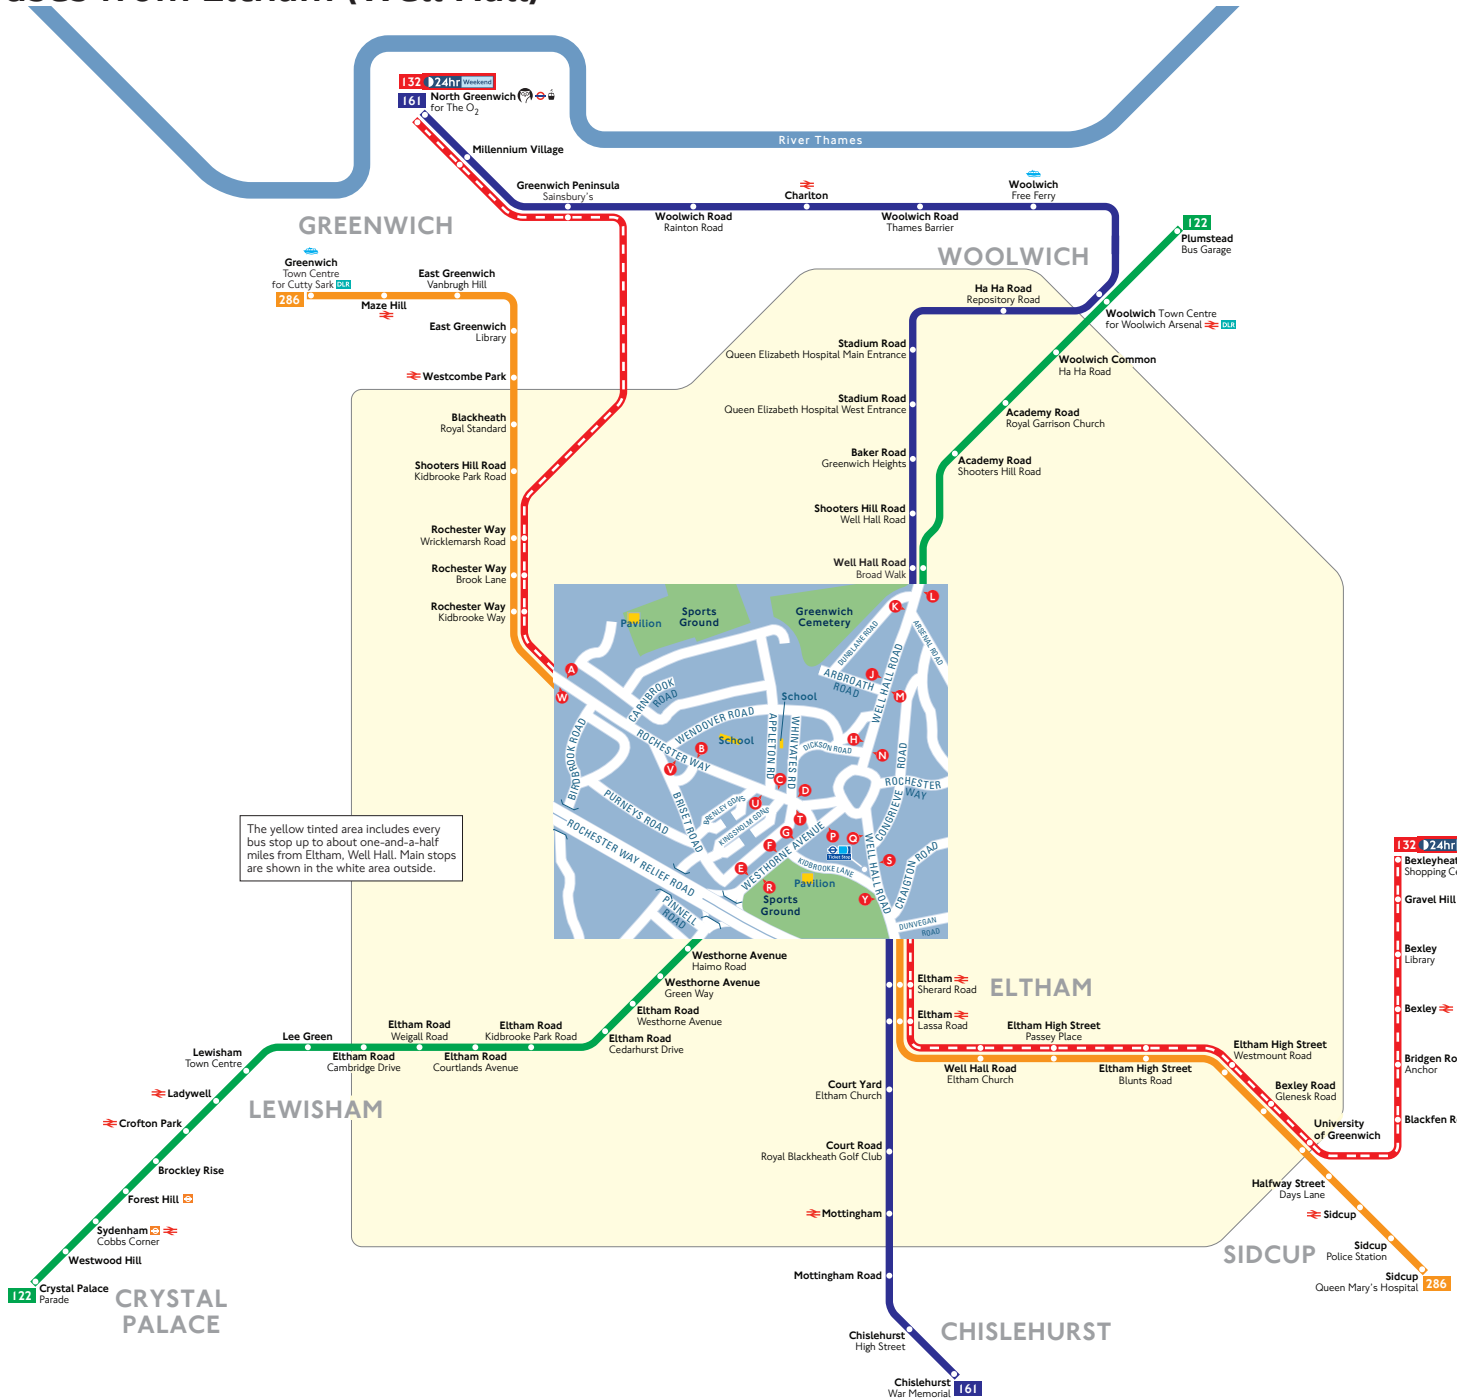

Buses from Eltham (Well Hall)

Route finder

Bus route	Towards	Bus stops
122	Crystal Palace	L M N P R
	Plumstead	E F G H J K
132 24hr Weekend	Bexleyheath	A B C D S
	North Greenwich	O T U V W Y
161	Chislehurst	L M N S
	North Greenwich	H J K O Y
286	Greenwich	O T U V W Y
	Sidcup	A B C D S