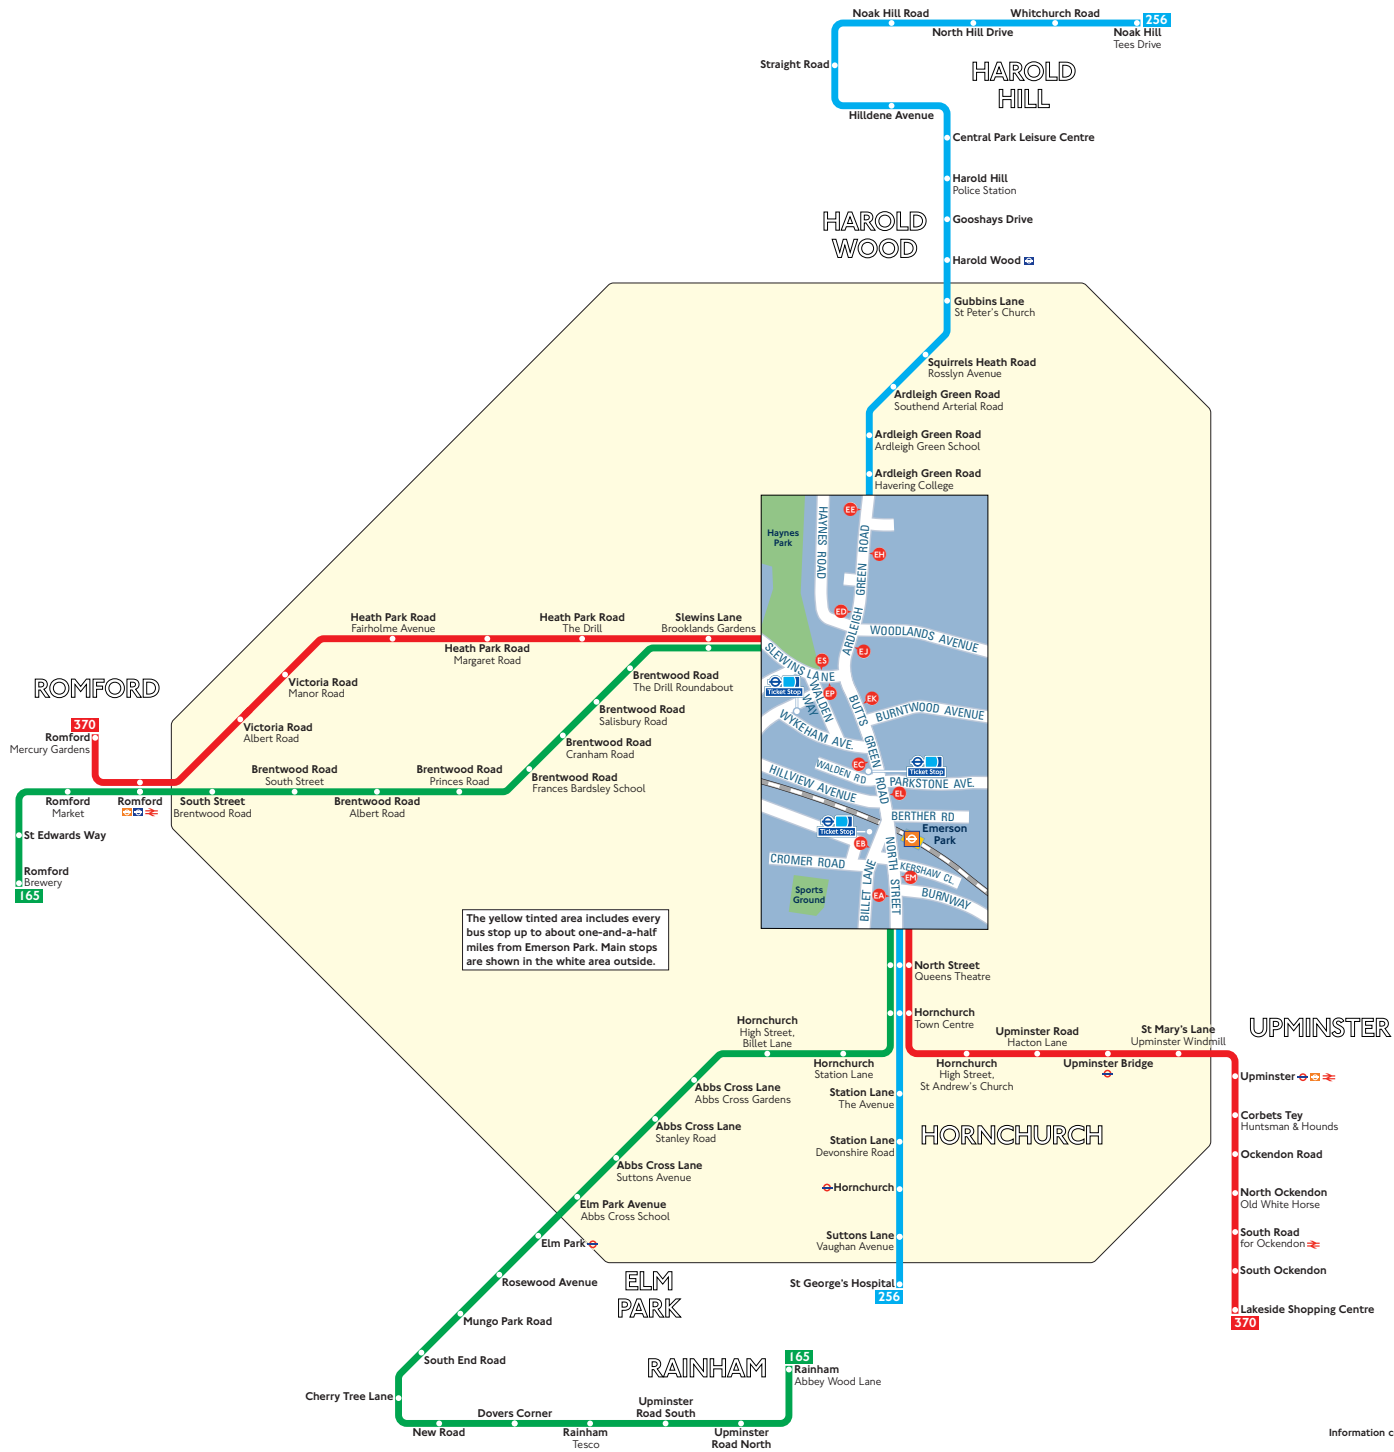

Buses from Emerson Park

Where to buy your tickets

Top up your Oyster pay as you go credit or buy Travelcards and bus & tram passes at around 4,000 shops across London.

Key

- Connections with London Underground
- Connections with London Overground
- Connections with TfL Rail
- Connections with National Rail

Route finder

Bus route	Towards	Bus stops
165	Rainham	EA EL EM ES
	Romford	EA EB EC EP
256	Noak Hill	EA EP EC ED EF
	St. George's Hospital	EH EJ EK EL EM
	Lakeside Shopping Centre	EA EB EC EP
370	Romford	EA EB EC EP