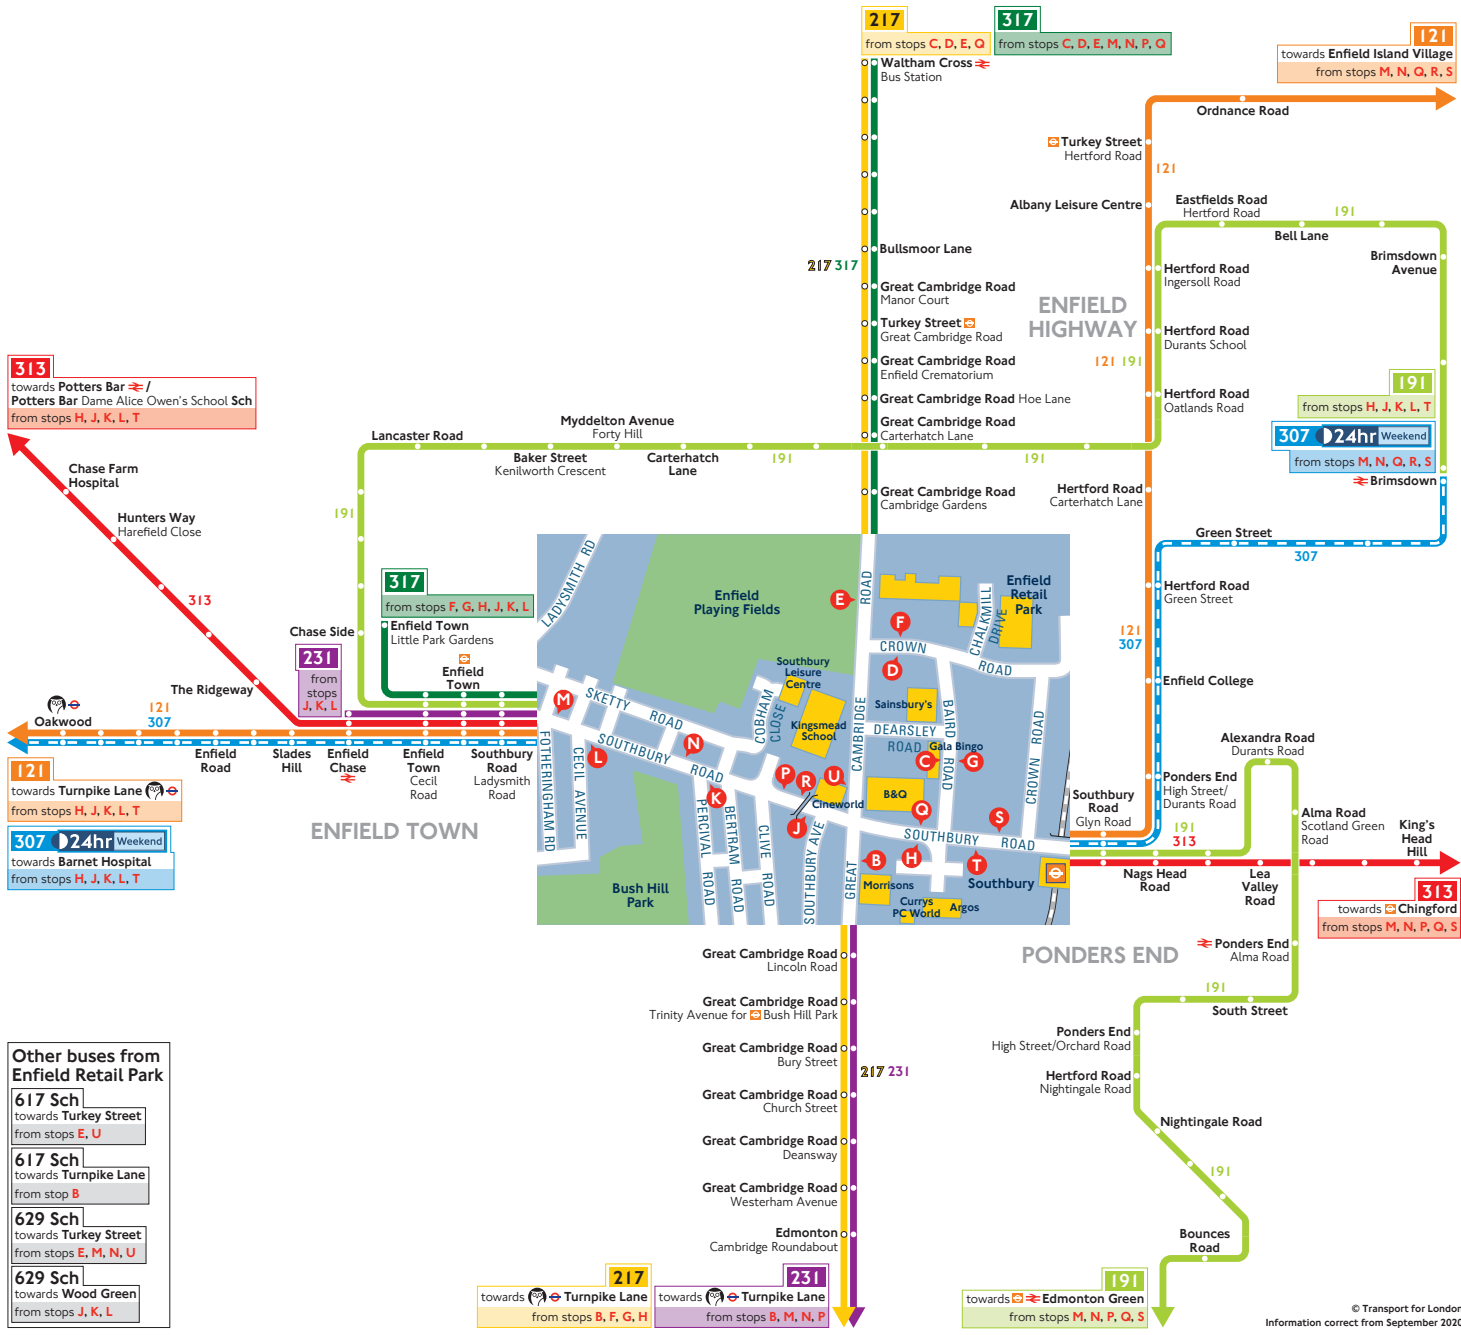

# Buses from Enfield Retail Park

**Other buses from Enfield Retail Park**

<b>617 Sch</b>	towards Turkey Street	from stops E, U
<b>617 Sch</b>	towards Turnpike Lane	from stop B
<b>629 Sch</b>	towards Turkey Street	from stops E, M, N, U
<b>629 Sch</b>	towards Wood Green	from stops J, K, L

## How to use this map

- Find your destination on the map
- See the coloured lines on the map for the bus routes that go to your destination
- Check the map (at the end of each coloured line) for the bus stops to catch your bus from
- Use the central map to find the nearest bus stop for your route
- Look for the bus stop letters at the top of the stop (see example for stop A to the right)

## Key

	Connections with London Underground
	Connections with London Overground
	Connections with National Rail
	Operates daily with 24-hour service Friday and Saturday nights
	Tube station with 24-hour service Friday and Saturday nights
	School journeys only

## Ways to pay

- Use contactless (card or device). It's the same fare as Oyster pay as you go and you don't need to top up
- Download the free TfL app to top up or buy a ticket anytime, anywhere, or visit [tfl.gov.uk/oyster](https://tfl.gov.uk/oyster). Alternatively, find your nearest Oyster Ticket Stop at [tfl.gov.uk/ticketstopfinder](https://tfl.gov.uk/ticketstopfinder) or visit your nearest TfL station
- The Hopper fare offers you unlimited pay as you go. Bus and Tram journeys within one hour for £1.50. Always use the same card or device to touch in
- If you fail to show on demand a ticket, validated smartcard or other travel authority valid for the whole of your journey you may be liable for a penalty fare or prosecuted.