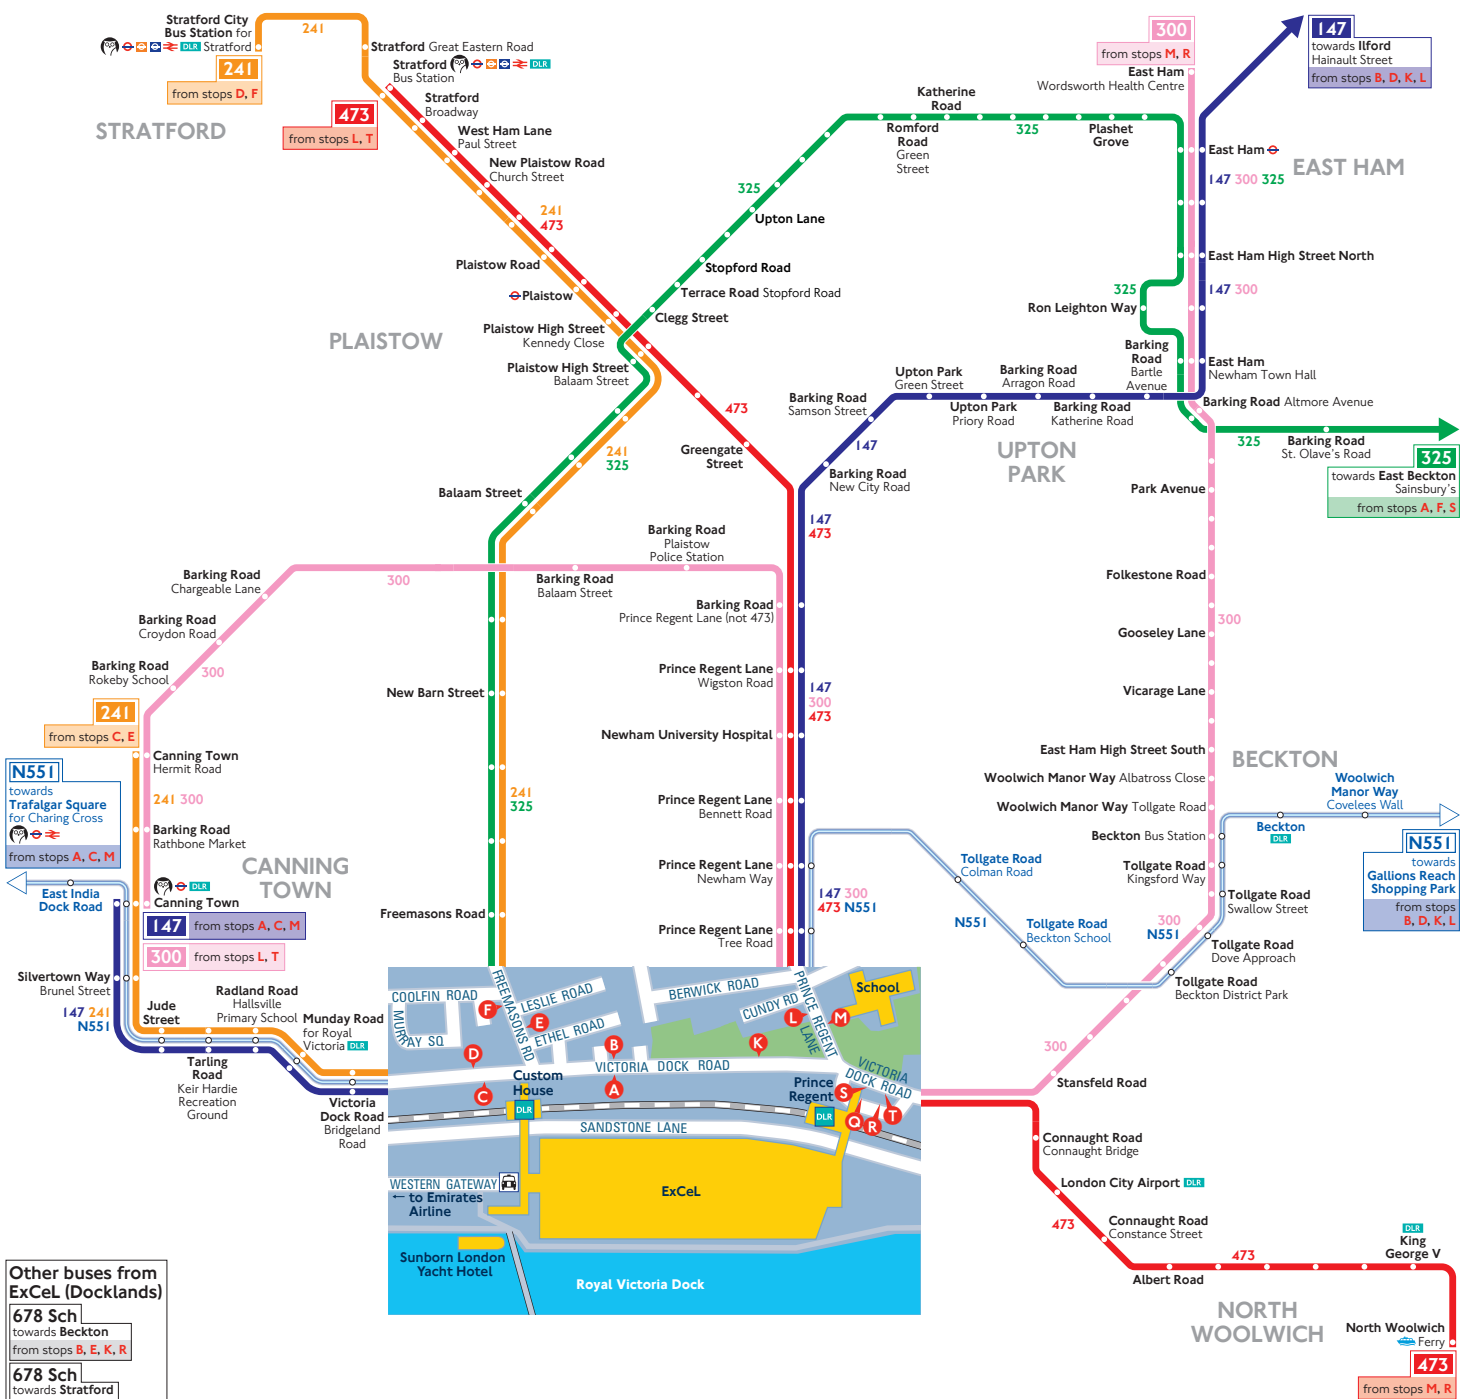

Buses from ExCeL (Docklands)

How to use this map

- Find your destination on the map
- See the coloured lines on the map for the bus routes that go to your destination
- Check the map (at the end of each coloured line) for the bus stops to catch your bus from
- Use the central map to find the nearest bus stop for your route
- Look for the bus stop letters at the top of the stop (see example for stop A to the right)

Key

	Connections with London Underground
	Connections with London Overground
	Connections with TfL Rail
	Connections with National Rail
	Connections with DLR
	Connections with river boats
	Taxi rank
	Tube station with 24-hour service Friday and Saturday nights
	School journeys

Ways to pay

- Use contactless (card or device). It's the same fare as Oyster pay as you go and you don't need to top up
- Download the free TfL app to top up or buy a ticket anytime, anywhere, or visit tfl.gov.uk/oyster. Alternatively, find your nearest Oyster Ticket Stop at tfl.gov.uk/ticketstopfinder or visit your nearest TfL station
- The Hopper fare offers you unlimited pay as you go Bus and Tram journeys within one hour for £1.50. Always use the same card or device to touch in
- If you fail to show on demand a ticket, validated smartcard or other travel authority valid for the whole of your journey you may be liable for a penalty fare or prosecuted.