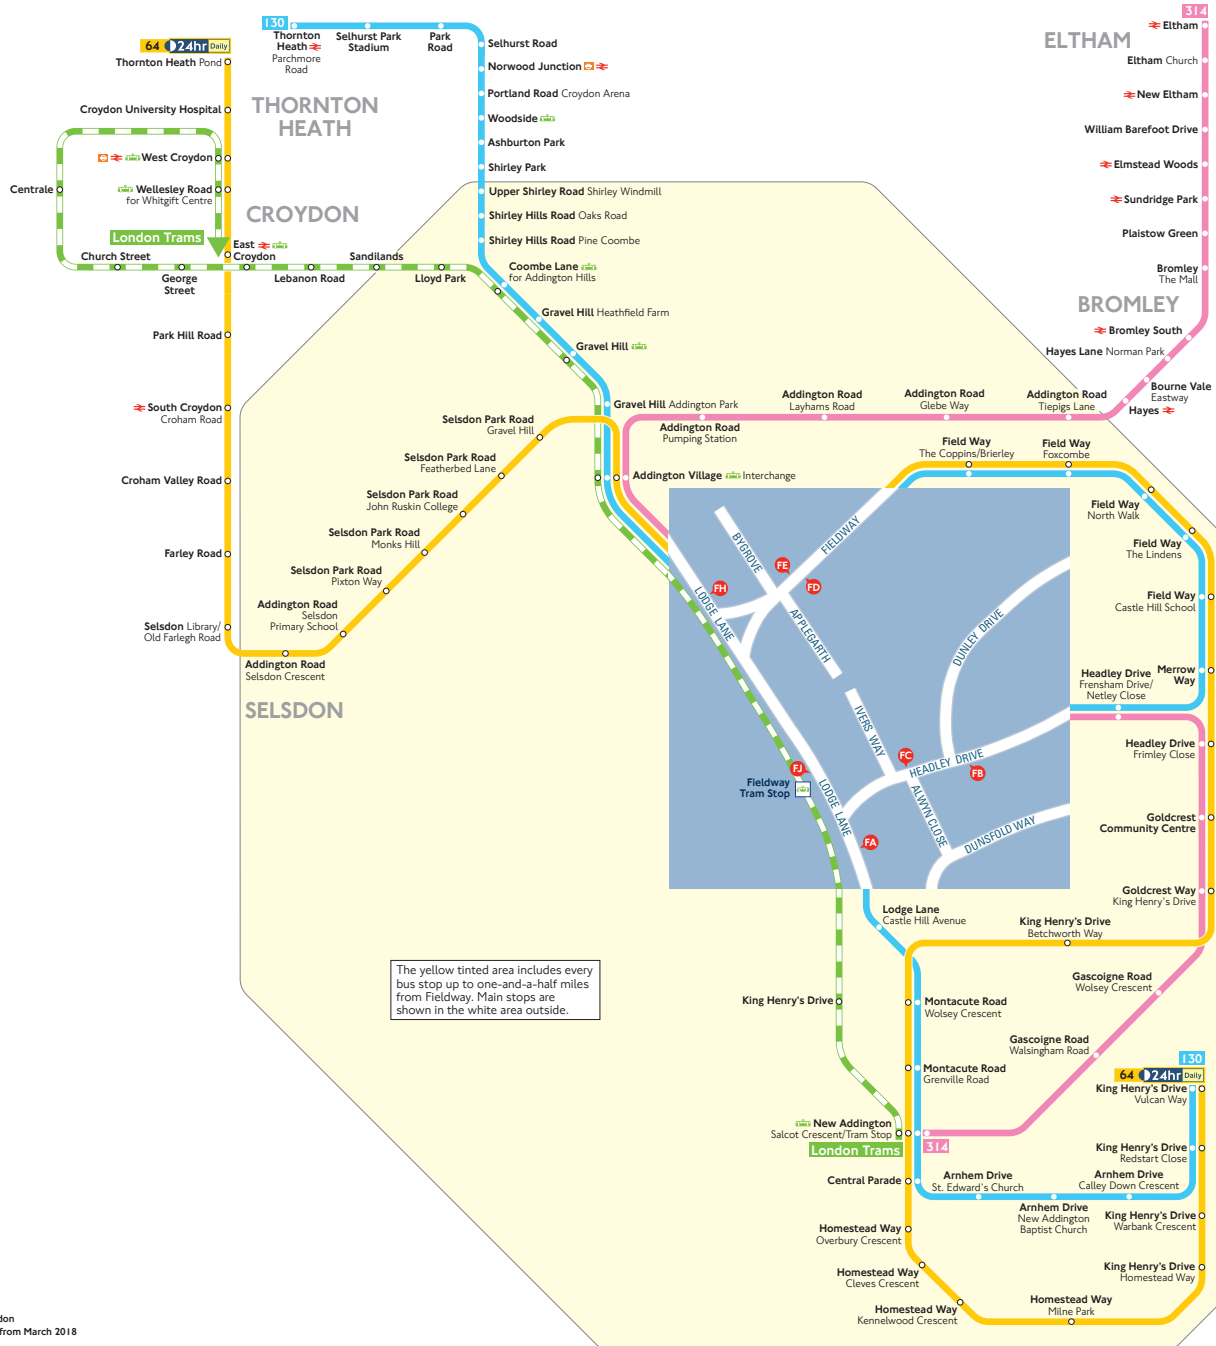

Buses and trams from Fieldway tram stop

Route finder

Bus route	Towards	Bus stops
64 Daily	New Addington	FE
	King Henry's Drive, Vulcan Way	
	Thornton Heath	FD
130	New Addington	FA FB FE
	King Henry's Drive, Vulcan Way	
	Thornton Heath	FC FD
314	Eltham	FB FU
	New Addington	FC FH

Other buses

Bus route	Towards	Bus stops
664 Sch	Biggin Hill	FD
	New Addington Milne Park	FE

Trams

Towards	Tram stops
Croydon	Tram stop
New Addington	Tram stop

Key

	Connections with London Overground
	Connections with National Rail
	Connections with London Trams
Sch	School journeys

Free transfer between bus and tram

There is free interchange between trams and bus routes 64, 130 and 314 at Fieldway.

Ways to pay

	Use your contactless debit or credit card. It's the same fare as Oyster and there is no need to top up.
	Top up your Oyster pay as you go credit or buy Travelcards and bus & tram passes at around 4,000 shops across London.
	Sign up for an online account to top up online and see your travel history and spending.