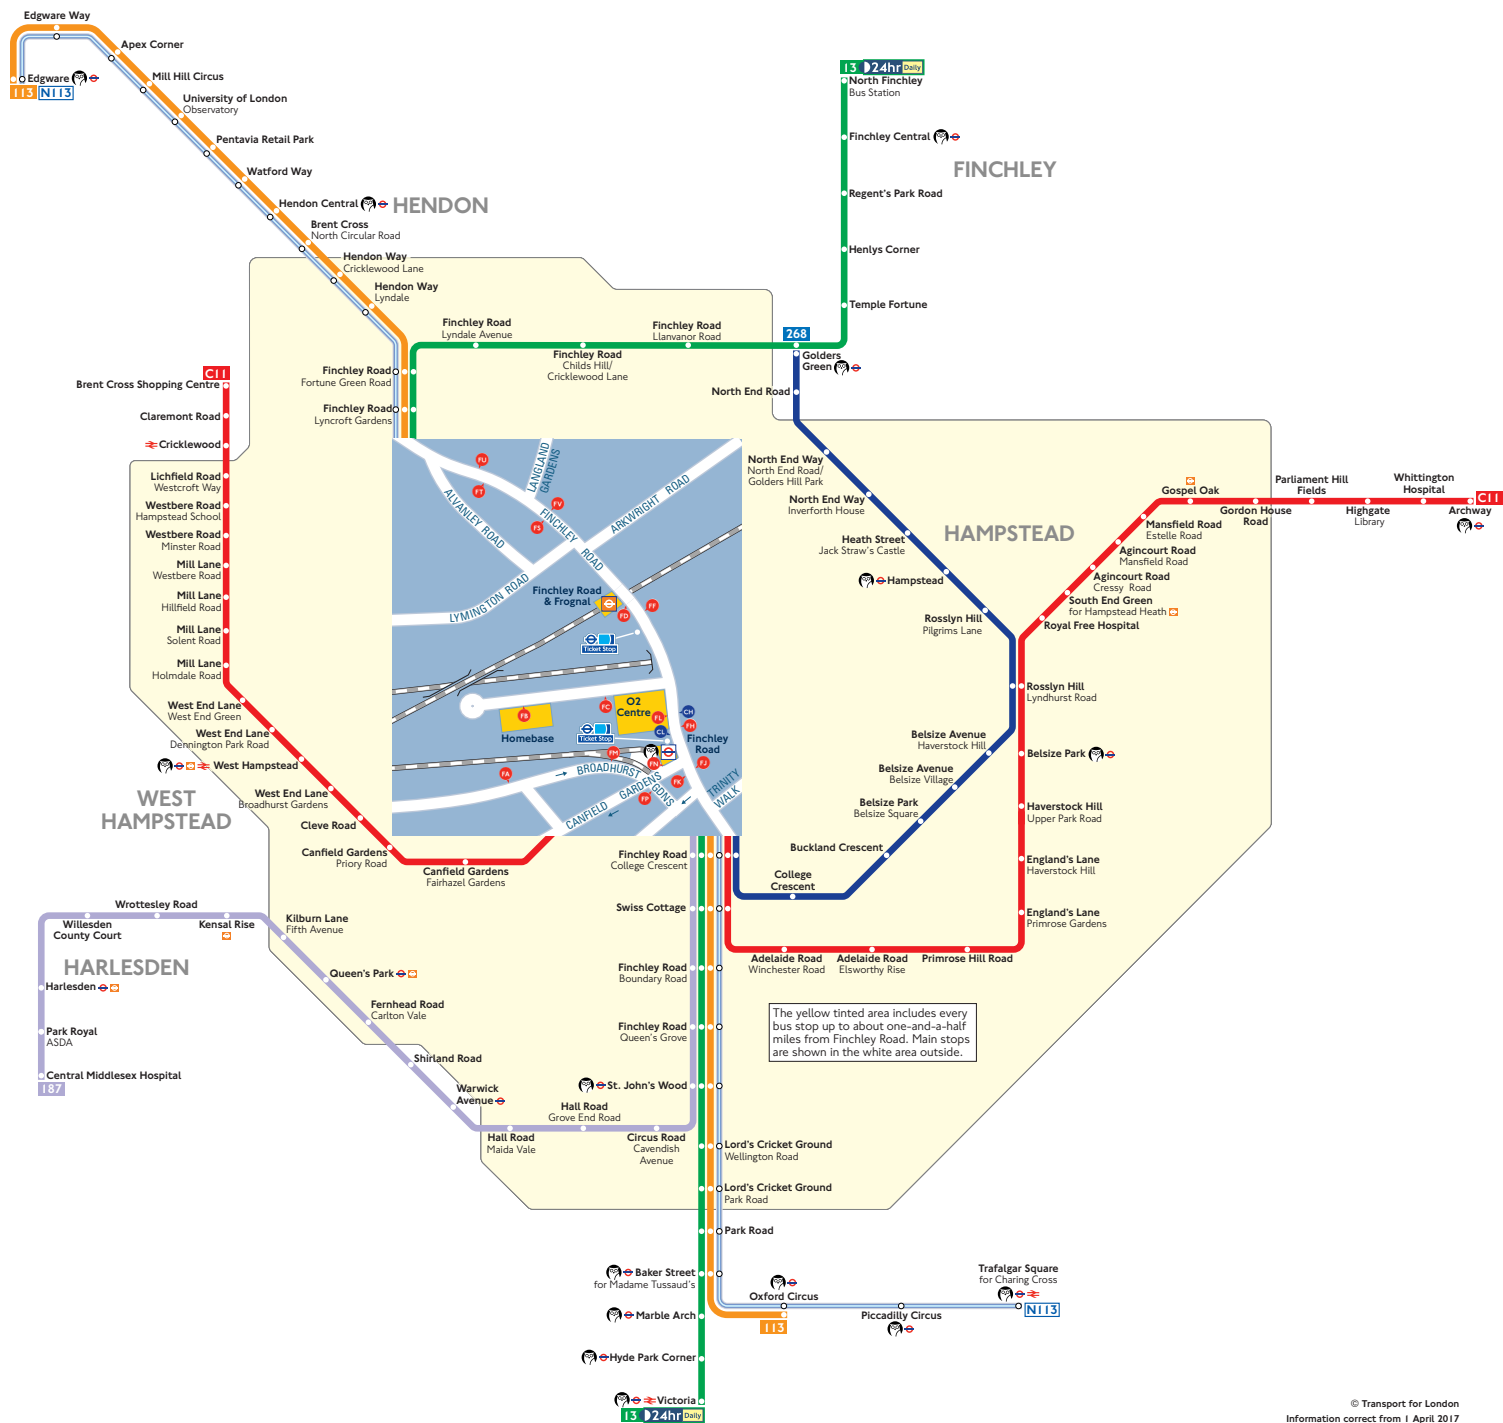

Buses from Finchley Road

Route finder

Bus route	Towards	Bus stops
13 24hr Daily	North Finchley	FD FD FD FD FD
	Victoria	FD HD FD FD FD
113	Edgware	FD FD FD FD FD
	Oxford Circus	FD HD FD FD FD
187	Central Middlesex Hospital	FD FD FD FD FD
268	Golders Green	FD FD FD FD FD
C11	Archway	FD FD FD FD FD
	Brent Cross Shopping Centre	FD

Night buses

Bus route	Towards	Bus stops
NI13	Edgware	FD FD FD FD FD
	Trafalgar Square	FD HD FD FD FD

Coaches

Towards	Coach stops
Coaches northbound	CL
Coaches to central London	CH

Key

- 13** Day buses in black
- NI13** Night buses in blue
- Connections with London Underground
- Connections with London Overground
- Connections with National Rail
- Tube station with 24-hour service Friday and Saturday nights

Ways to pay

Use your contactless debit or credit card. It's the same fare as Oyster and there is no need to top up.

Top up your Oyster pay as you go credit or buy Travelcards and bus & tram passes at around 4,000 shops across London.