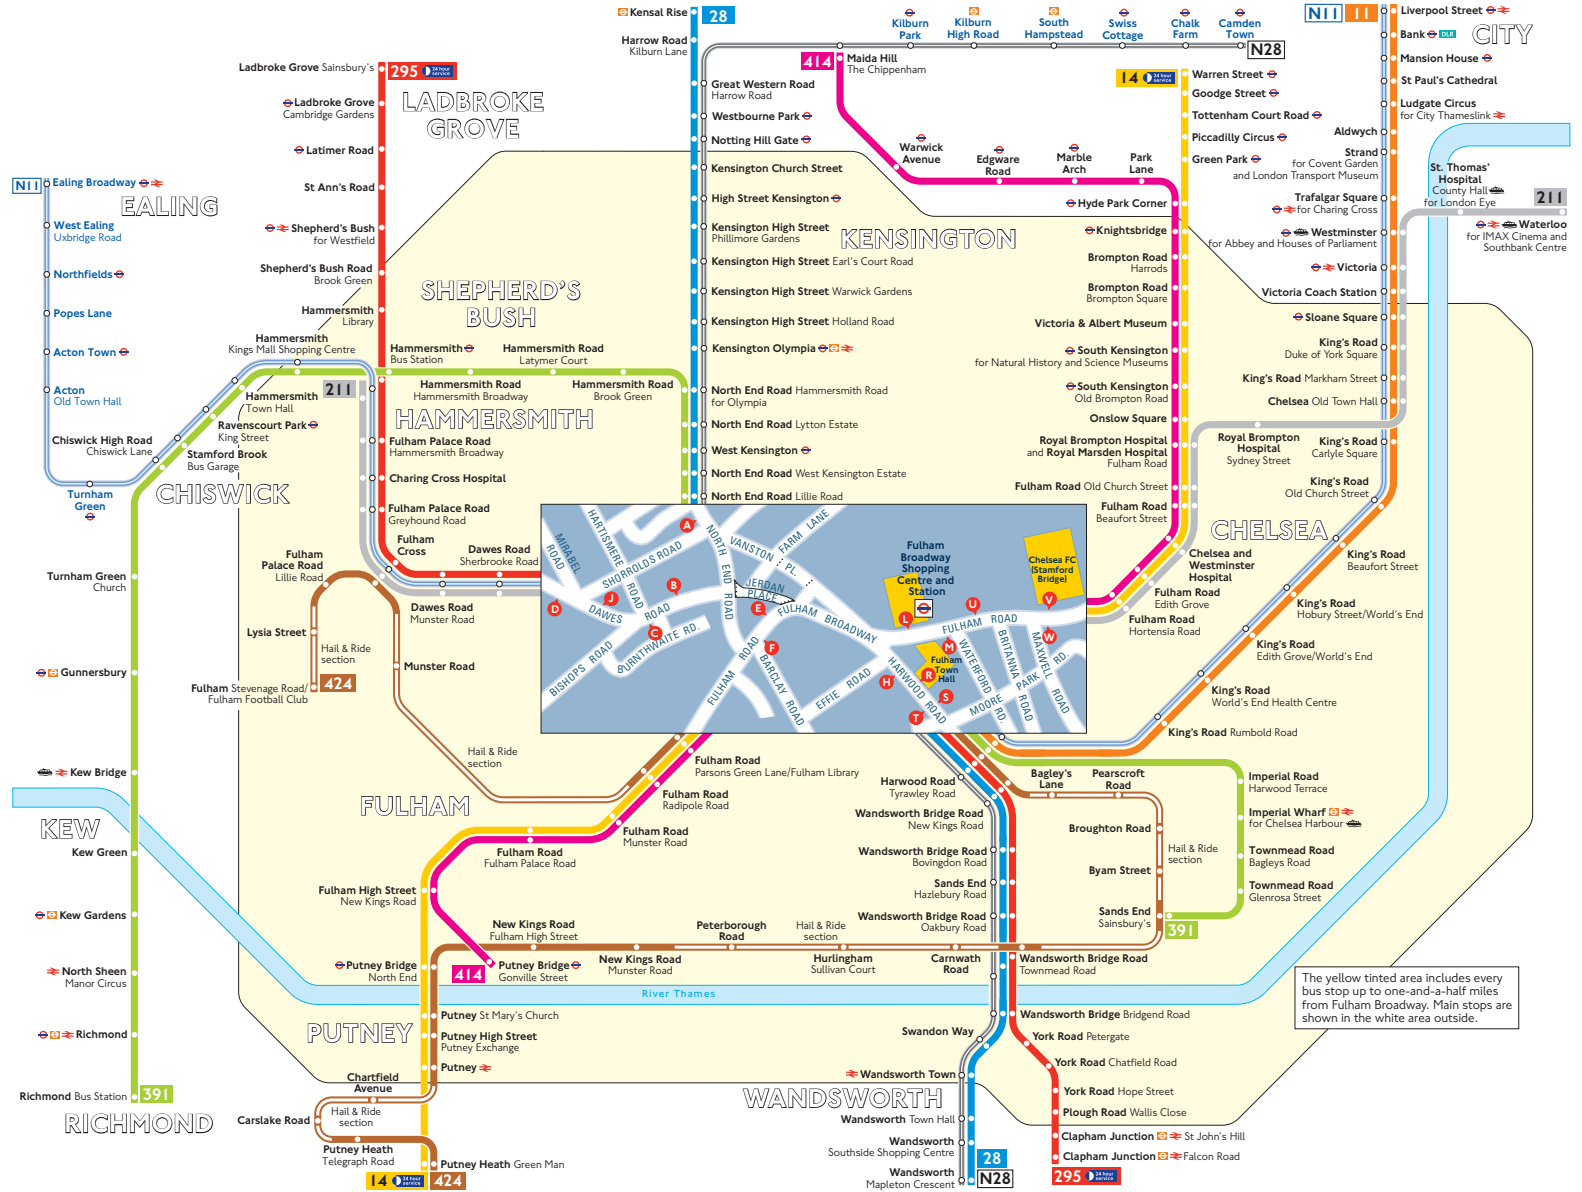

Buses from Fulham Broadway

Key

- Connections with London Underground
- Connections with London Overground
- Connections with National Rail
- Connections with Docklands Light Railway
- Connections with river boats
- Mondays to Saturdays except evenings

Red discs show the bus stop you need for your chosen bus service. The disc **A** appears on the top of the bus stop in the street (see map of town centre in centre of diagram).

Route finder

Day buses including 24-hour services

Bus route	Towards	Bus stops
11	Liverpool Street	R
14	Putney Heath	F M W
	Warren Street	E L U V
28	Kensal Rise	A F H
	Wandsworth	E S
211	Hammersmith	C D F M W
	Waterloo	B E J L U V
295	Clapham Junction	B E J S
	Ladbroke Grove	C D F H
391	Richmond	A F H
	Sands End	E S
414	Maida Hill	E L U V
	Putney Bridge	F M W
424	Fulham Stevenage Road	F H
	Putney Heath	E S

Night buses

Bus route	Towards	Bus stops
N11	Ealing Broadway	C D F H
	Liverpool Street	B E J R
N28	Camden Town	A F H
	Wandsworth	E S