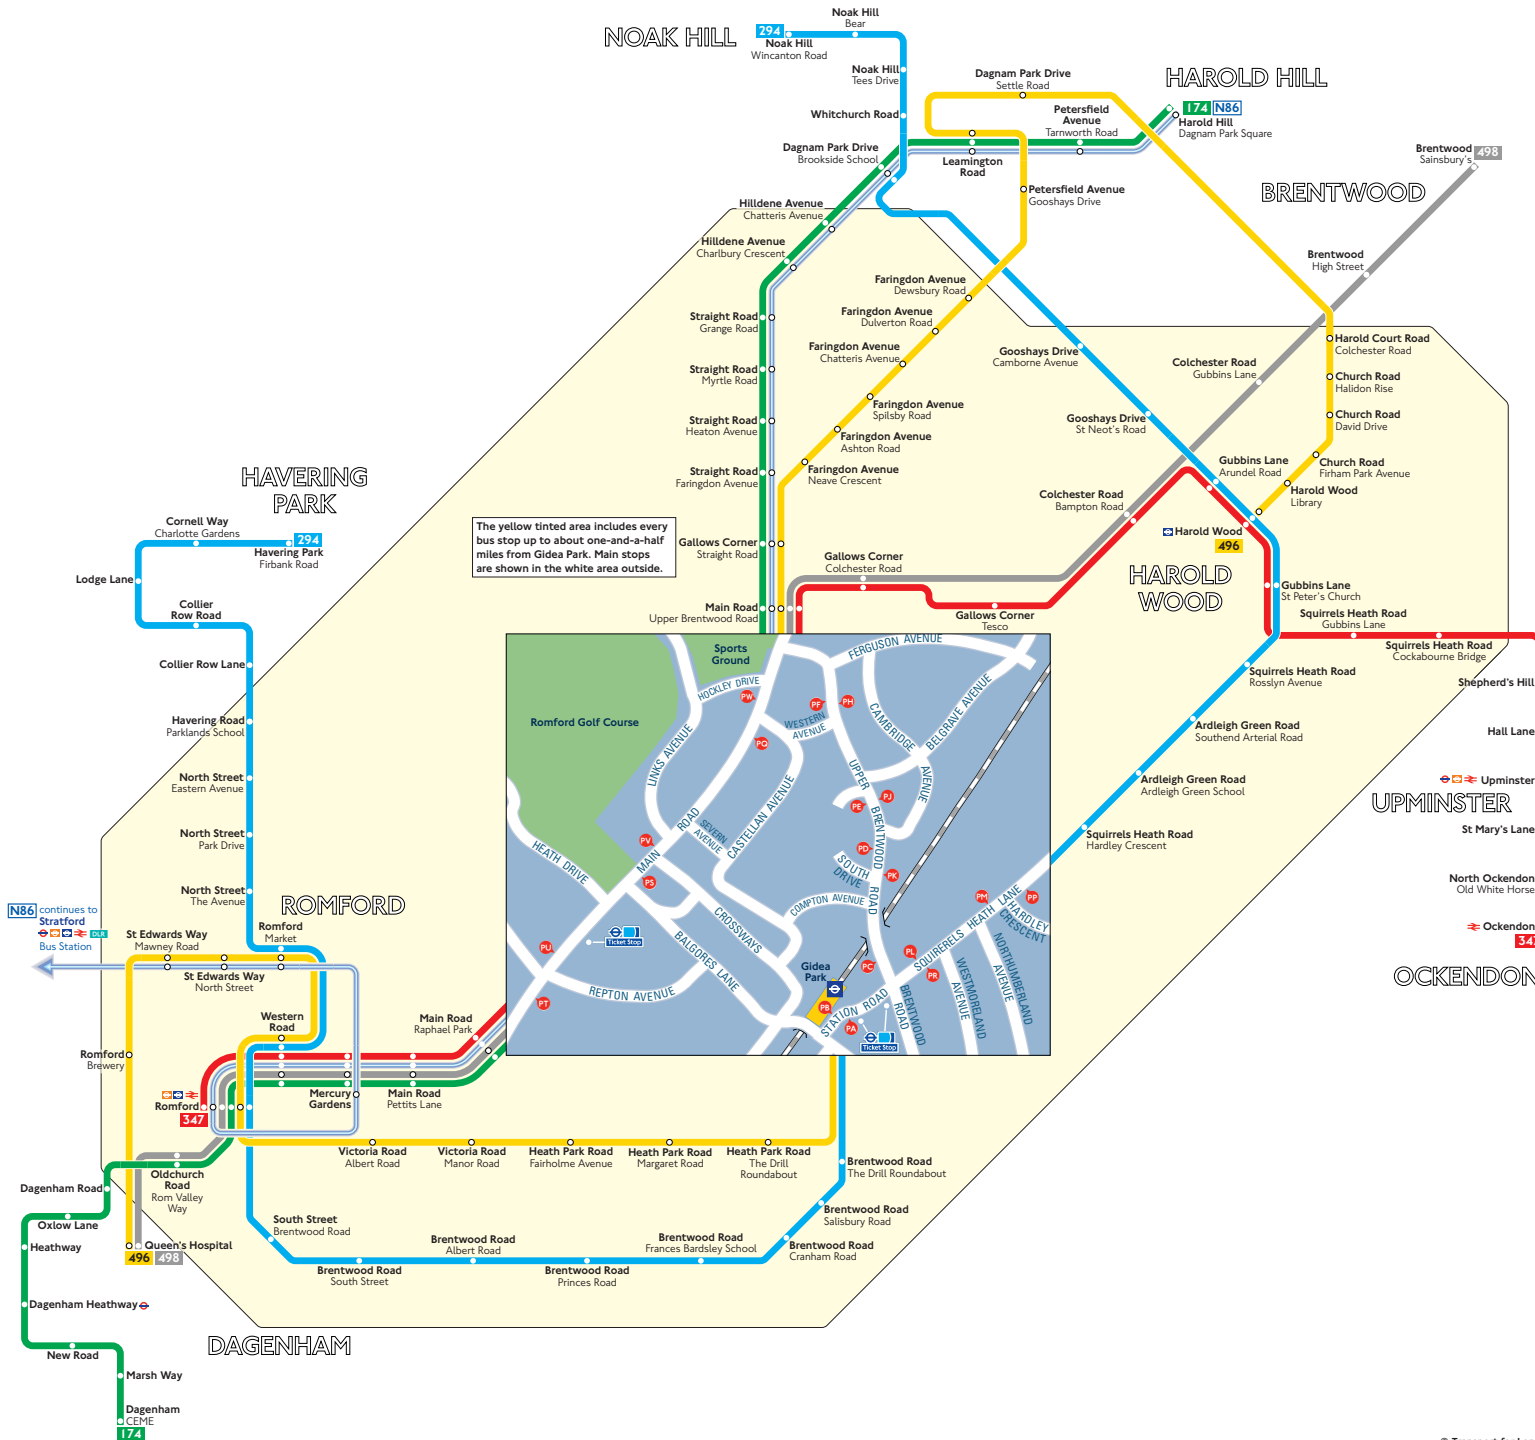

Buses from Gidea Park

Where to buy your tickets

Top up your Oyster pay as you go credit or buy Travelcards and bus & tram passes at around 4,000 shops across London.

Key

- Connections with London Underground
- Connections with London Overground
- Connections with TfL Rail
- Connections with National Rail
- Connections with Docklands Light Railway
- ★ Mondays to Saturdays only

Route finder

Bus routes	Towards	Bus stops
174	Dagenham Harold Hill	PC PS PT PU PV PW
294	Havering Park Noak Hill	PA PP PR PB PL PM
347	Ockendon ★ Romford ★	PU PV PW PC PS PT
496	Harold Wood Queen's Hospital	PB PC PD PE PF PA PH PJ PK
498	Brentwood Queen's Hospital	PU PV PW PC PS PT

Night buses

Bus route	Towards	Bus stops
N86	Harold Hill Stratford	PU PV PW PC PS PT