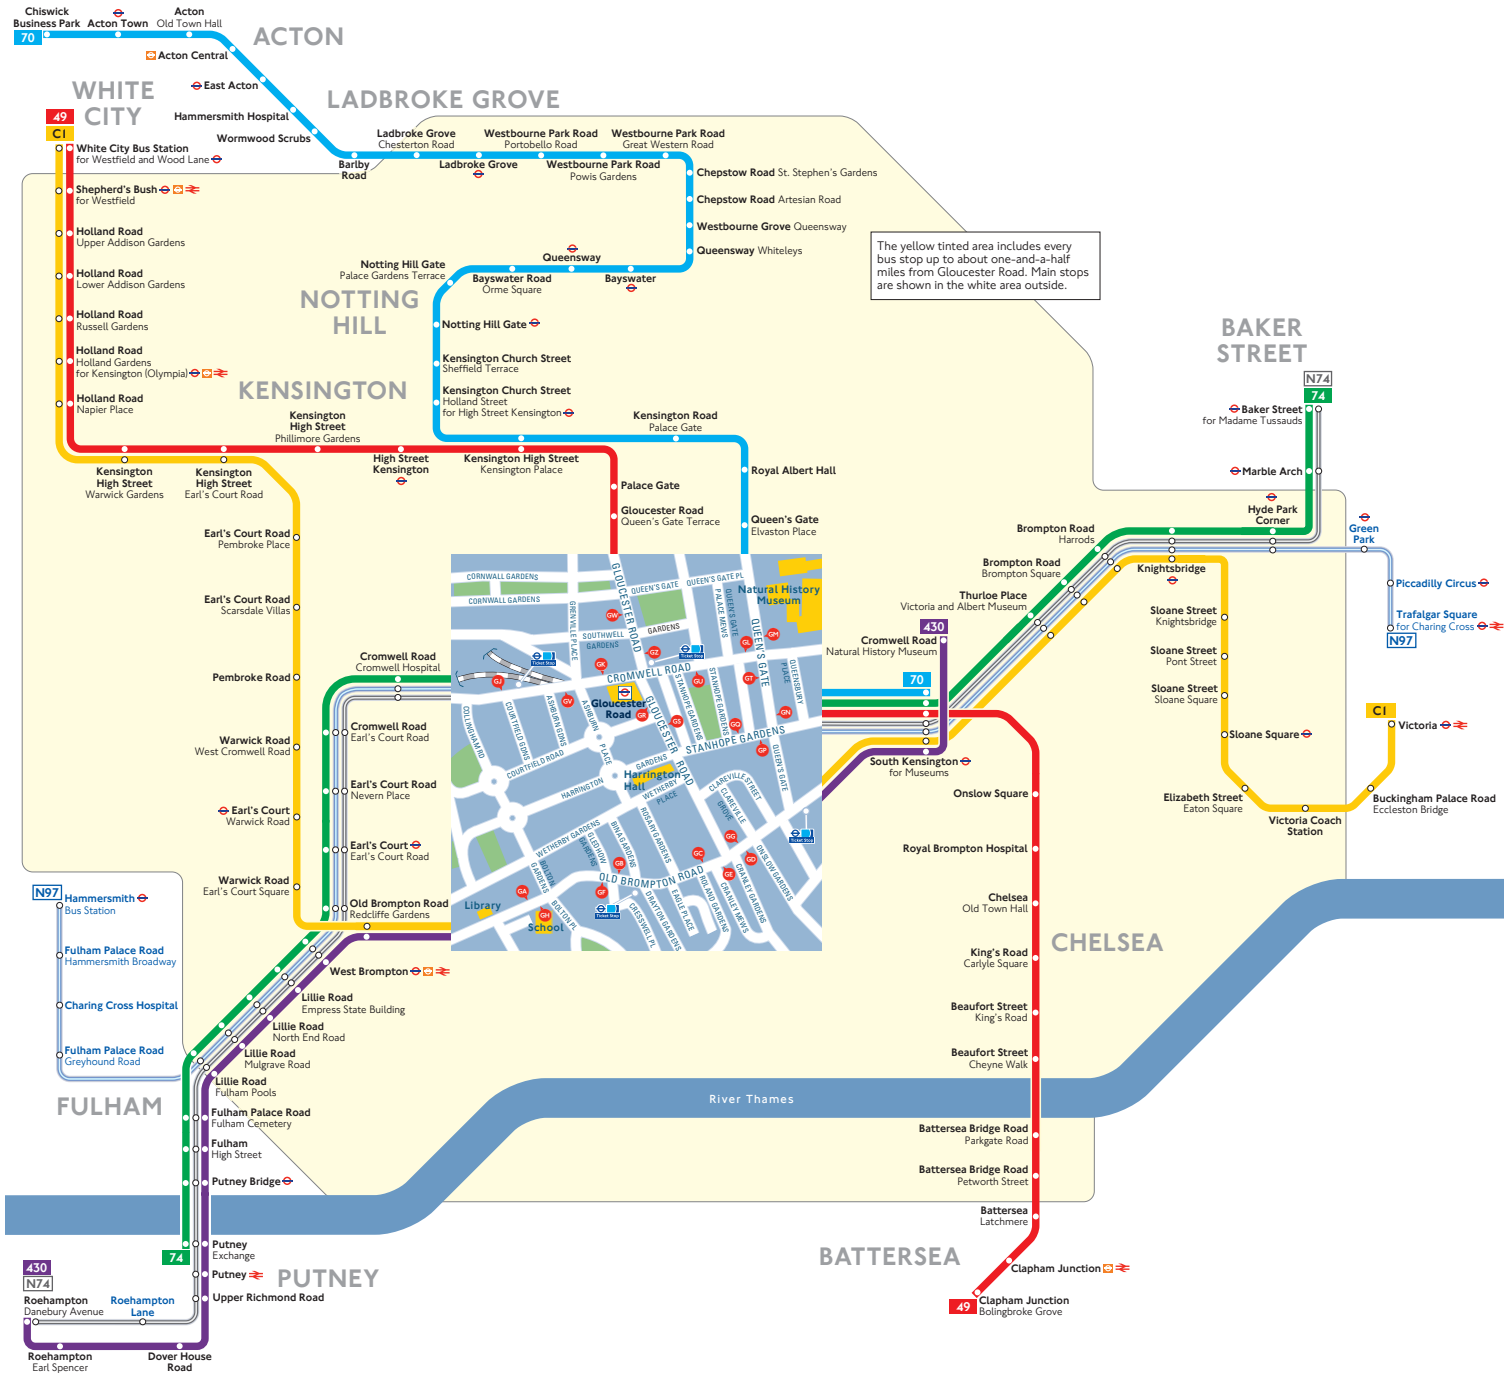

Buses from Gloucester Road

Route finder

Bus route	Towards	Bus stops
49	Clapham Junction	GD GS GT
	White City	GP GR GV
70	Chiswick Business Park	GT
	South Kensington	GH GN
74	Baker Street	GI GK GL
	Putney	GT GU GV
430	Roehampton	GP GE GF GH
	South Kensington	GA GB GC GD
CI	Victoria	GA GB GC GD
	White City	GP GE GF GH

Night buses

Bus route	Towards	Bus stops
N74	Baker Street	GI GK GL
	Roehampton	GP GR GV
N97	Hammersmith	GT GU GV
	Trafalgar Square	GI GK GL