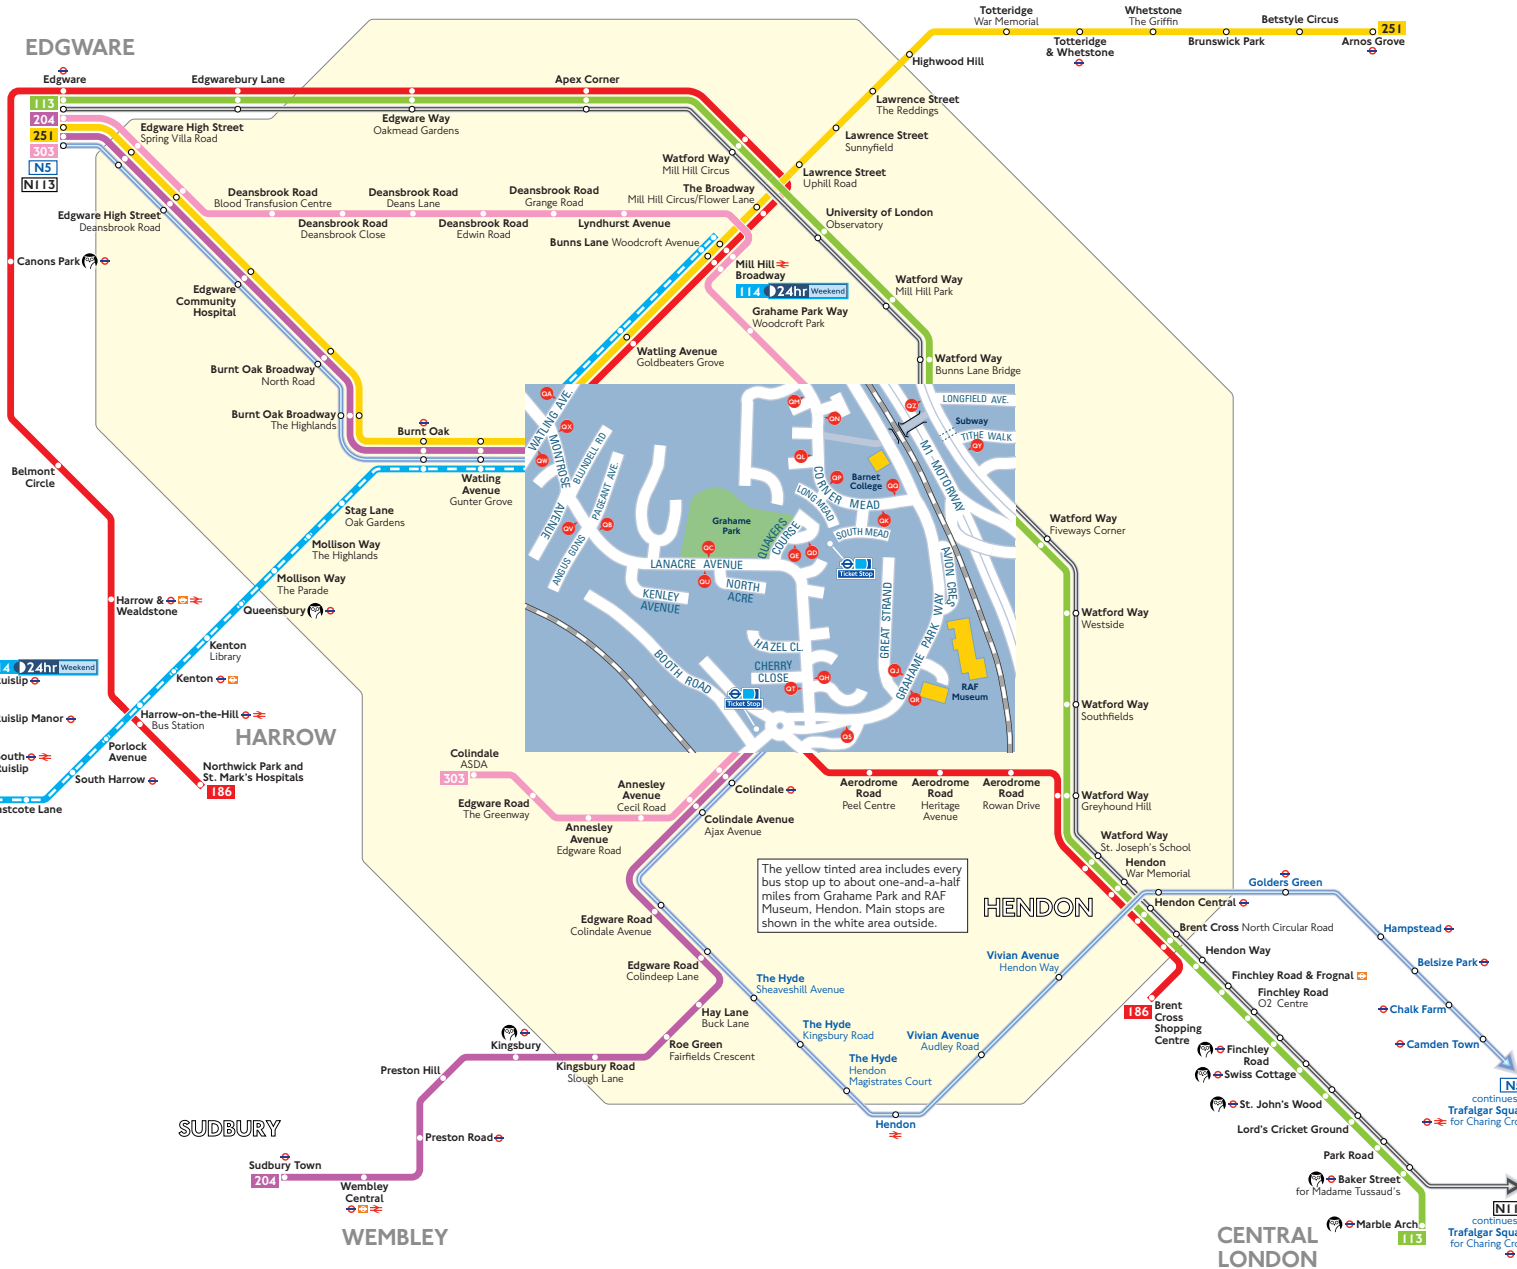

Buses from Grahame Park and RAF Museum, Hendon

Route finder

Bus route	Towards	Bus stops
113	Edgware	01
114	24hr Weekend	01
186	Brent Cross Shopping Centre	01 02 03 04 05
204	Edgware	01 02 03 04 05 06
251	Edgware	01 02 03 04 05 06
303	Edgware	01 02 03 04 05 06 07 08 09

Night buses

Bus route	Towards	Bus stops
N5	Edgware	01 02 03 04 05 06
N113	Edgware	01

Other buses

Bus route	Towards	Bus stops
605 Sch	Edgware	01
632 Sch	Kilburn Park	01 02 03 04 05
642 Sch	West Hendon	01 02 03 04 05

Key

- 113 Day buses in black
- N5 Night buses in blue
- Connections with London Underground
- Connections with London Overground
- Connections with National Rail
- Operates daily with 24-hour service Friday and Saturday nights
- Tube station with 24-hour service Friday and Saturday nights
- Sch School journey

Ways to pay

- Use your contactless debit or credit card. It's the same fare as Oyster and there is no need to top up.
- Top up your Oyster pay as you go credit or buy Travelcards and bus & tram passes at around 4,000 shops across London.
- Sign up for an online account to top up online and see your travel history and spending.