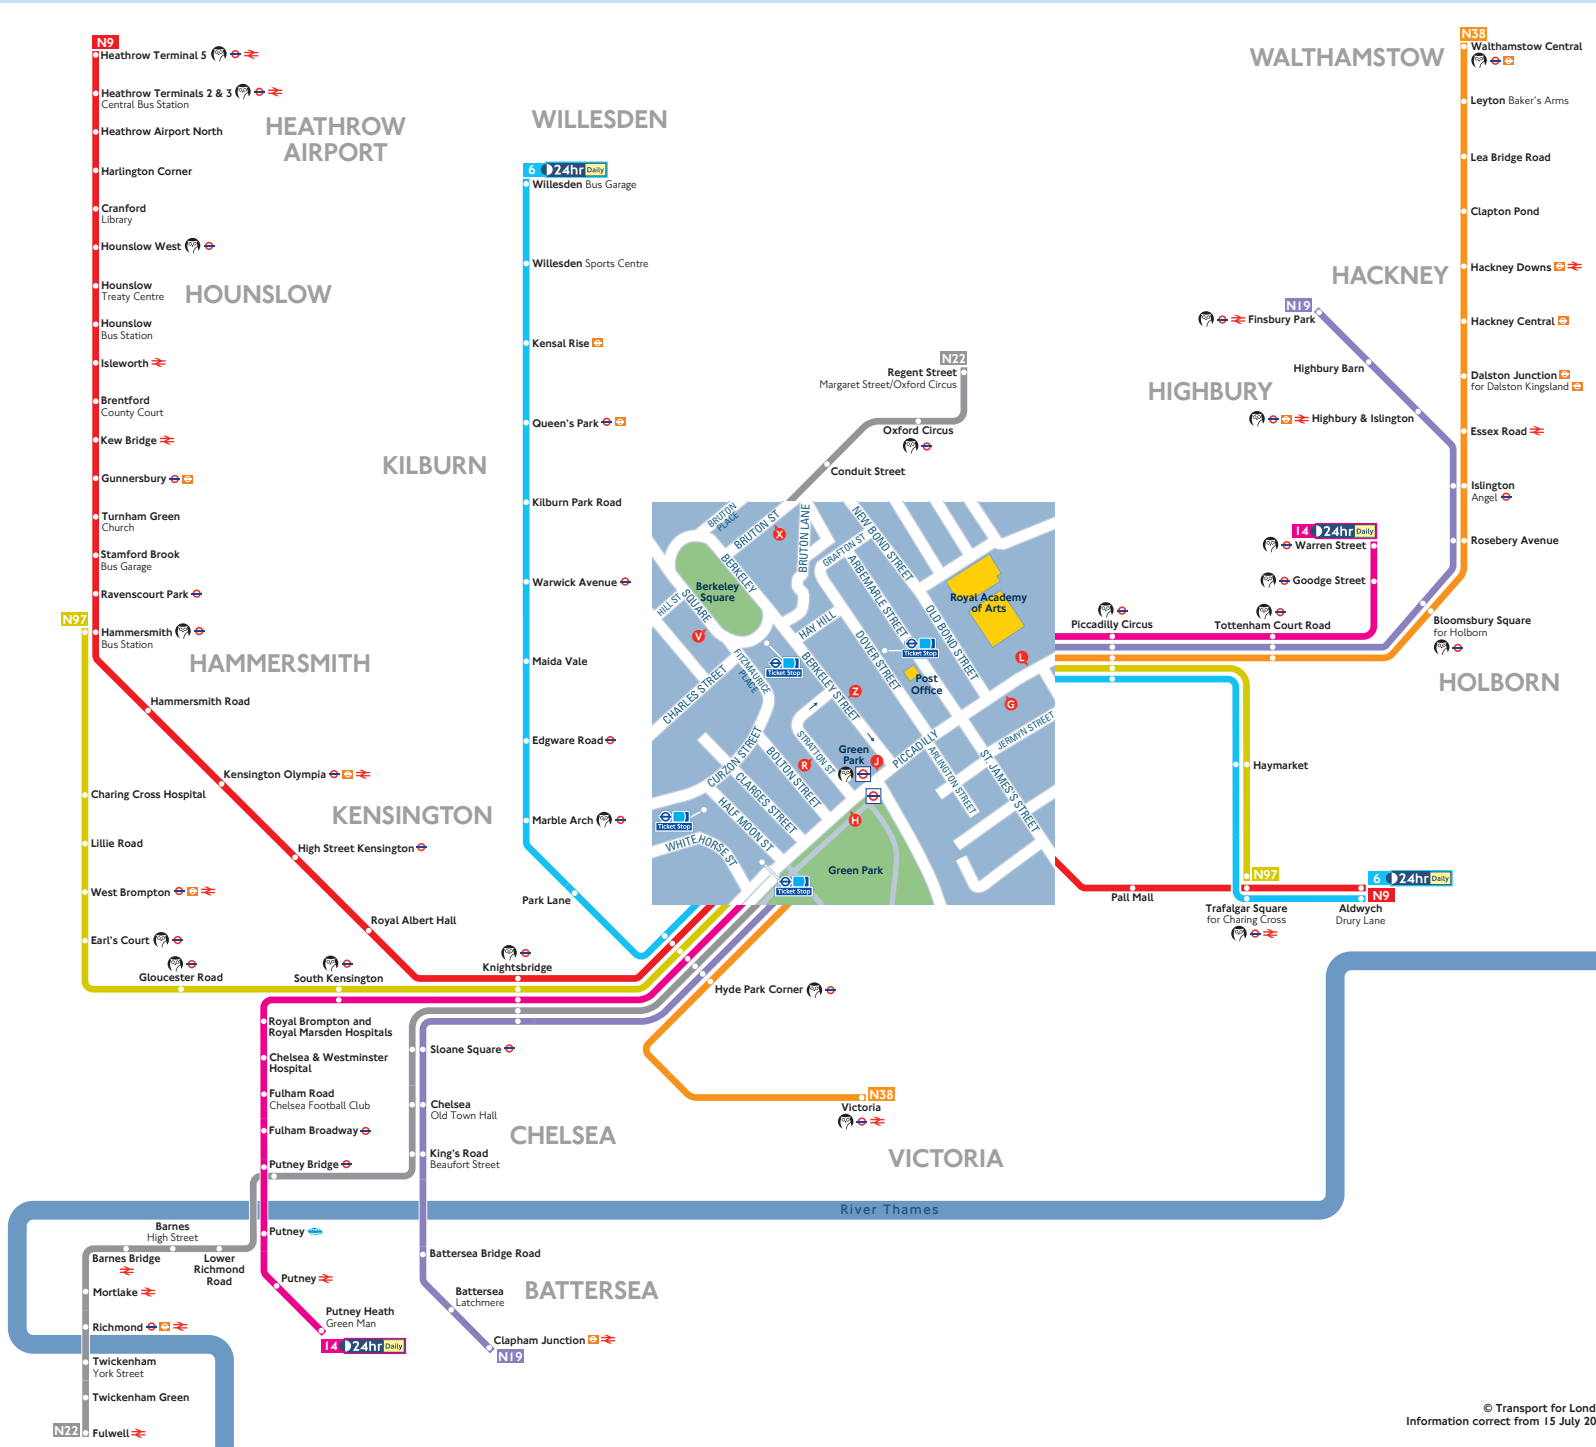

Night buses from Green Park and Berkeley Square

Route finder

Bus route	Towards	Bus stops
6 24hr Daily	Aldwych	J L
	Willesden	G H
14 24hr Daily	Putney Heath	G H
	Warren Street	J L
N9	Aldwych	J
	Heathrow Airport	H
N19	Clapham Junction	G H
	Finsbury Park	J L
N22	Fulwell	H X Z
	Oxford Circus	R V
N38	Victoria	G H
	Walthamstow Central	J L
N97	Hammersmith	G H
	Trafalgar Square	J L

Key

- Connections with London Underground
- Connections with London Overground
- Connections with National Rail
- Connections with river boats
- Tube station with 24-hour service Friday and Saturday nights

Ways to pay

- Use your contactless debit or credit card. It's the same fare as Oyster and there is no need to top up.
- Top up your Oyster pay as you go credit or buy Travelcards and bus & tram passes at around 4,000 shops across London.
- Sign up for an online account to top up online and see your travel history and spending.