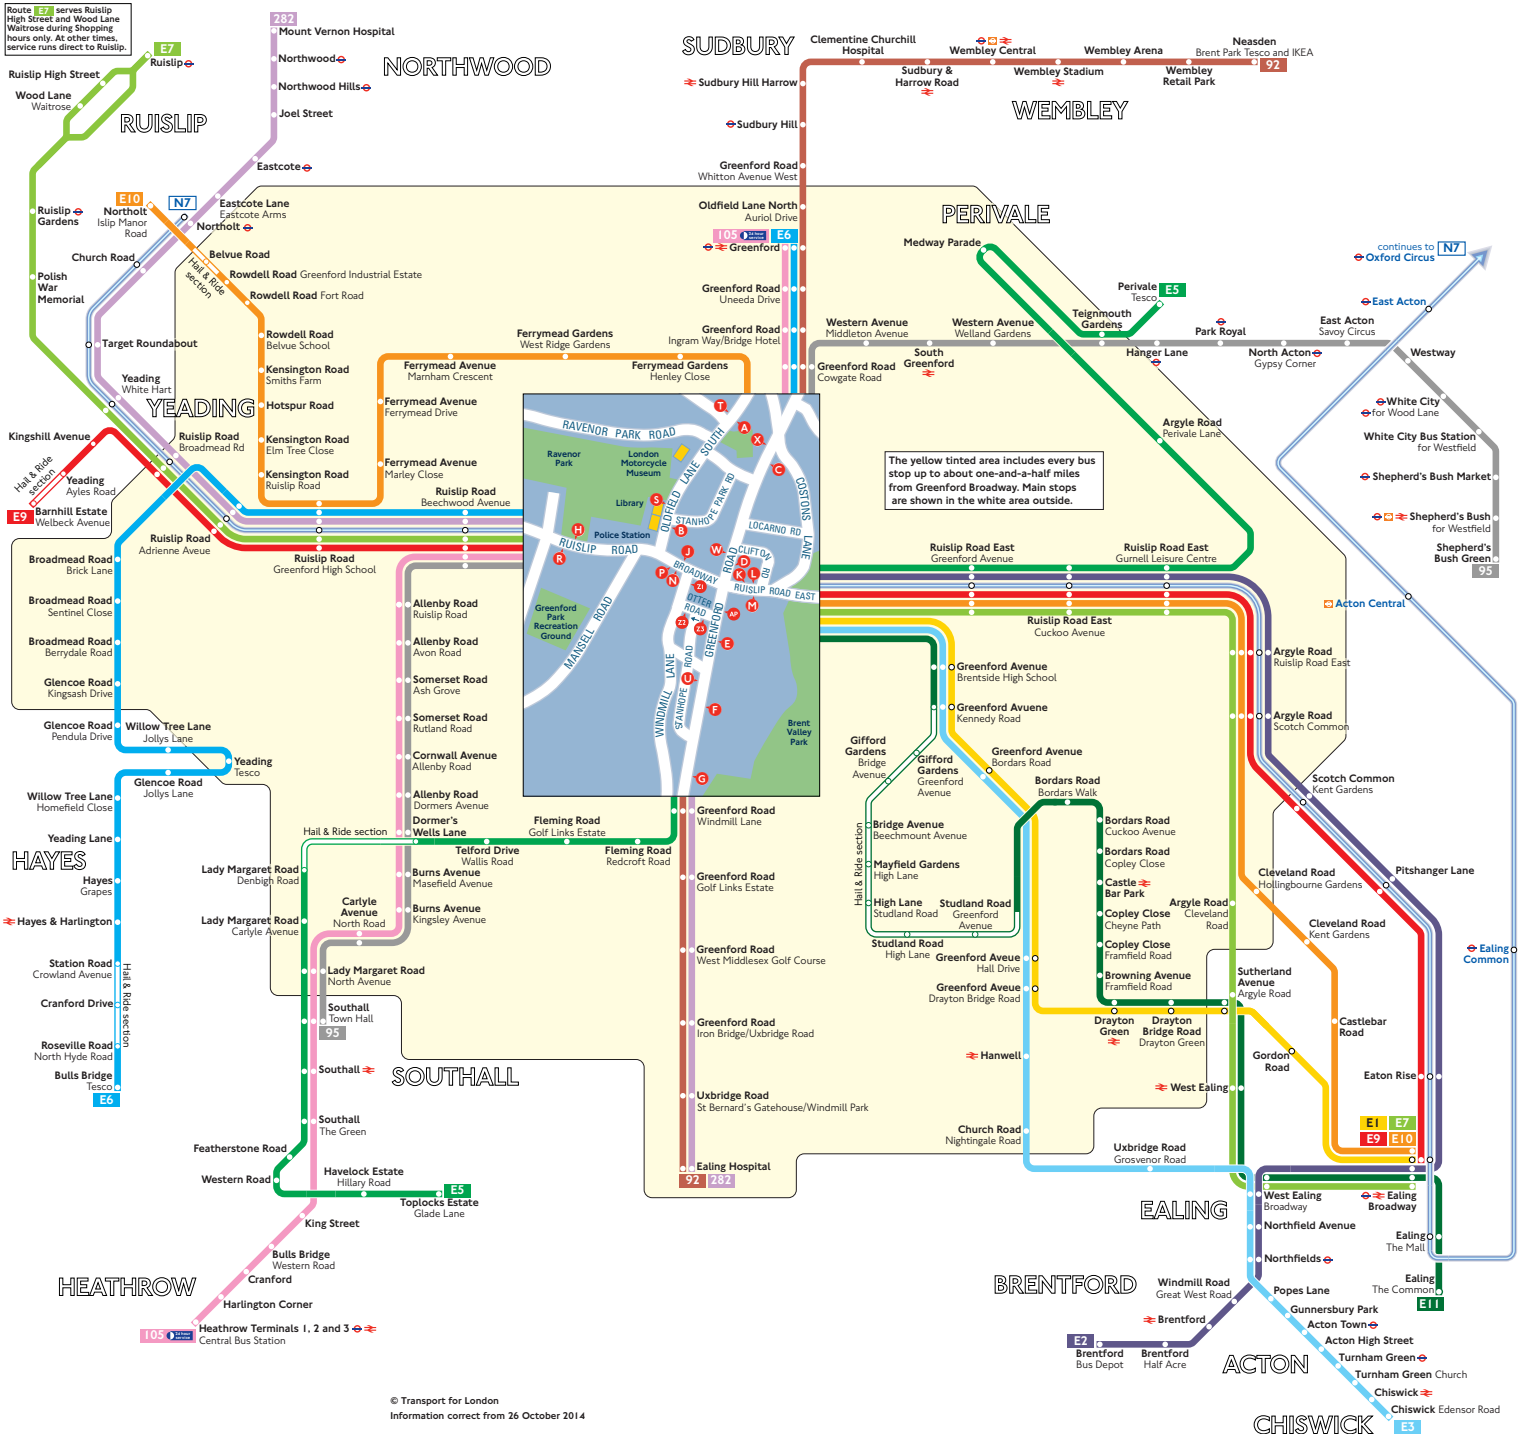

Buses from Greenford Broadway

Key

- 92 Day buses in black
- N7 Night buses in blue
- Connections with London Underground
- Connections with London Overground
- Connections with National Rail
- Shopping hours only

A Red discs show the bus stop you need for your chosen bus service. The disc **A** appears on the top of the bus stop in the street (see map of town centre in centre of diagram).

Route finder

Day buses including 24-hour services

Bus route	Towards	Bus stops
92	Ealing Hospital	C D E F G
	Neasden	U W X
95	Shepherd's Bush Green	H J W X
	Southall	C D P R
105	Greenford	H J W X
	Heathrow Airport	C D P R
282	Ealing Hospital	E F G H J
	Mount Vernon Hospital	N R U
E1	Ealing Broadway	K
E2	Brentford	L
E3	Chiswick	K
E5	Perivale	L U
	Toplocks	E F G M
E6	Bulls Bridge	C D N R
	Greenford	H J W X
E7	Ealing Broadway	H J L
	Ruislip	M N R
E9	Ealing Broadway	H J L
	Yeading	M N R
E10	Ealing Broadway	A B J L
	Northolt	M N S T
E11	Ealing Common	K

Night buses

Bus route	Towards	Bus stops
N7	Northolt	M N R
	Oxford Circus	H J L